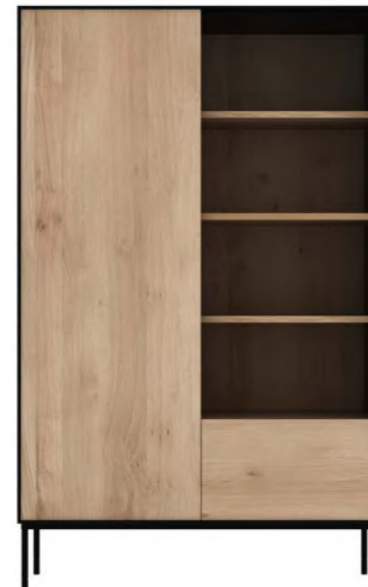

WHITEBIRD CUPBOARD

solid oak with black metal legs ②

1 door and 1 drawer

51469 110 × 45 × 178 cm

43.5" × 17.5" × 70"

BLACKBIRD CUPBOARD

solid oak and black tainted oak
with black metal legs ③ ④

1 door and 1 drawer

51470 110 × 45 × 178 cm

43.5" × 17.5" × 70"