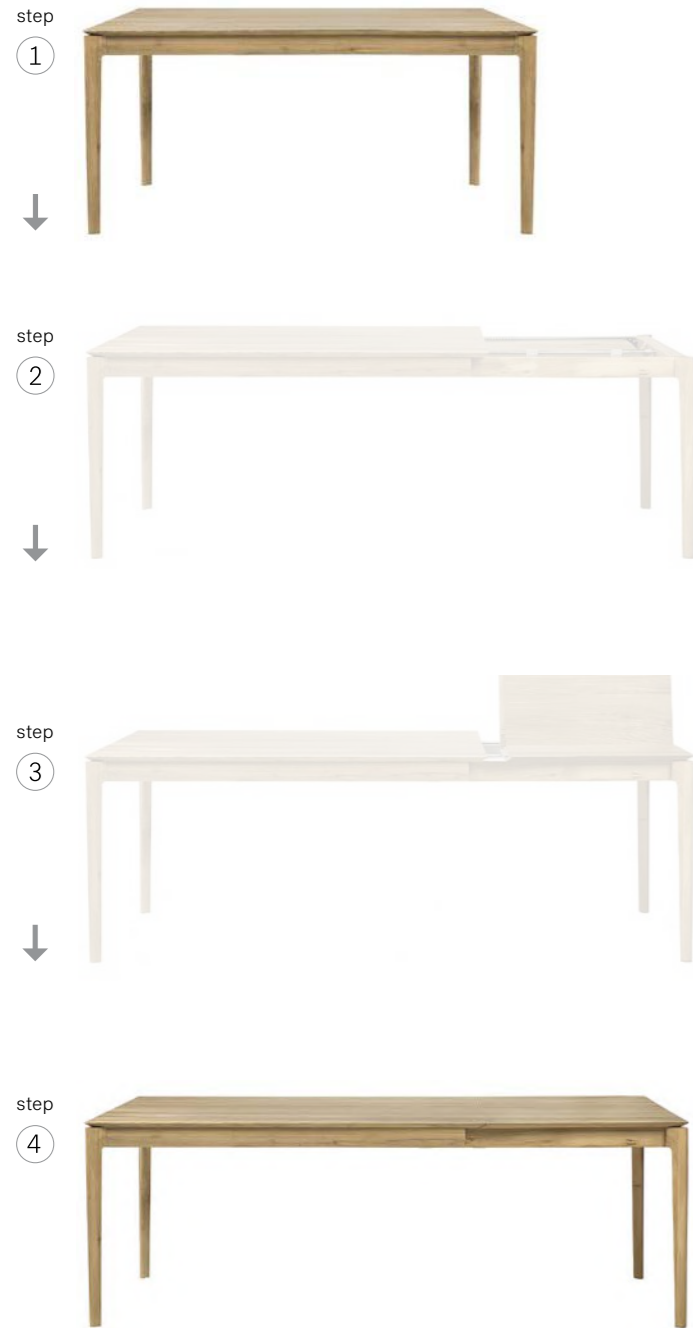

**TORSION DINING TABLE**

solid black tainted oak    
(also available in: )

round

50011 70 × 70 × 76 cm  
27.5" × 27.5" × 30"  
50013 90 × 90 × 76 cm  
35.5" × 35.5" × 30"

EXTENDABLE DINING TABLES

BOK EXTENDABLE DINING TABLE

solid oak ☉  
 (also available in: ●●)

\*new dimension

- 51502 140 - 220 × 90 × 76 cm  
55"- 86.5" × 35.5" × 30"
- 51503 160 - 240 × 90 × 76 cm  
63"- 94.5" × 35.5" × 30"
- 51504 180 - 280 × 100 × 76 cm  
71"- 110" × 39.5" × 30"
- 51494\* 200 - 300 × 100 × 76 cm  
78.5 - 118" × 39.5" × 30"