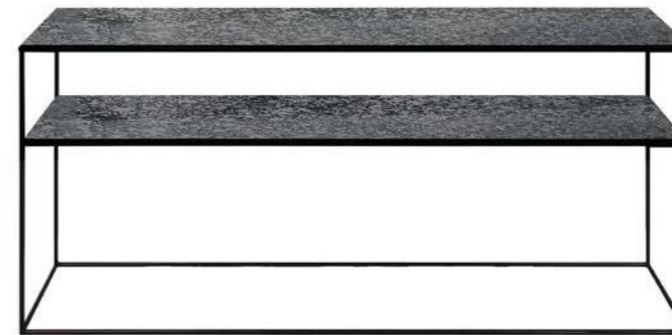

### STONE CONSOLE

marble top with a black metal frame

dark emperador

60094 120 × 40 × 86 cm  
47" × 15.5" × 34"

**AGED CONSOLE**

heavy aged mirror top with a black metal frame

bronze copper

20724 122 × 36 × 81 cm  
48" × 14" × 32"

**AGED CONSOLE**

heavy aged mirror top with a black metal frame

charcoal

20746 122 × 36 × 81 cm  
48" × 14" × 32"

**AGED SOFA CONSOLE**

heavy aged mirror top with a black metal frame

bronze copper

20731 160 × 36 × 70 cm  
63" × 14" × 27.5"