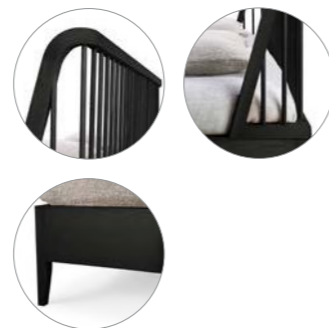

with slats **\*only available in USA**

US queen size, mattress size 153/203 - 60" × 80"

51239 163 × 213 × 97 cm - 64" × 84" × 38"

US king size, mattress size 193/203 - 76" × 80"

51238 203 × 213 × 97 cm - 80" × 84" × 38"