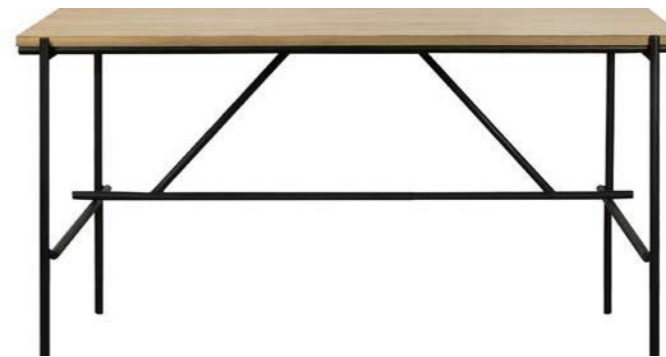

OSCAR DESK
solid oak with black metal legs ☽
(also available in: ●)

50111 140 × 70 × 76 cm
55" × 27.5" × 30"
50115 160 × 80 × 76 cm
63" × 31.5" × 30"