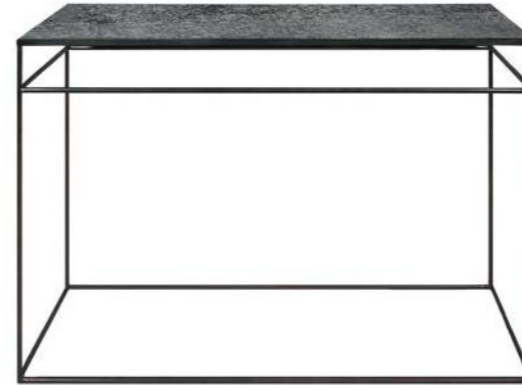

### STONE CONSOLE

marble top with a black metal frame

dark emperador

60094 120 × 40 × 86 cm  
47" × 15.5" × 34"

**AGED CONSOLE**

heavy aged mirror top with a black metal frame

bronze copper

20724 122 × 36 × 81 cm  
48" × 14" × 32"

**AGED CONSOLE**

heavy aged mirror top with a black metal frame

charcoal

20746 122 × 36 × 81 cm  
48" × 14" × 32"

**AGED SOFA CONSOLE**

heavy aged mirror top with a black metal frame

bronze copper

20731 160 × 36 × 70 cm  
63" × 14" × 27.5"