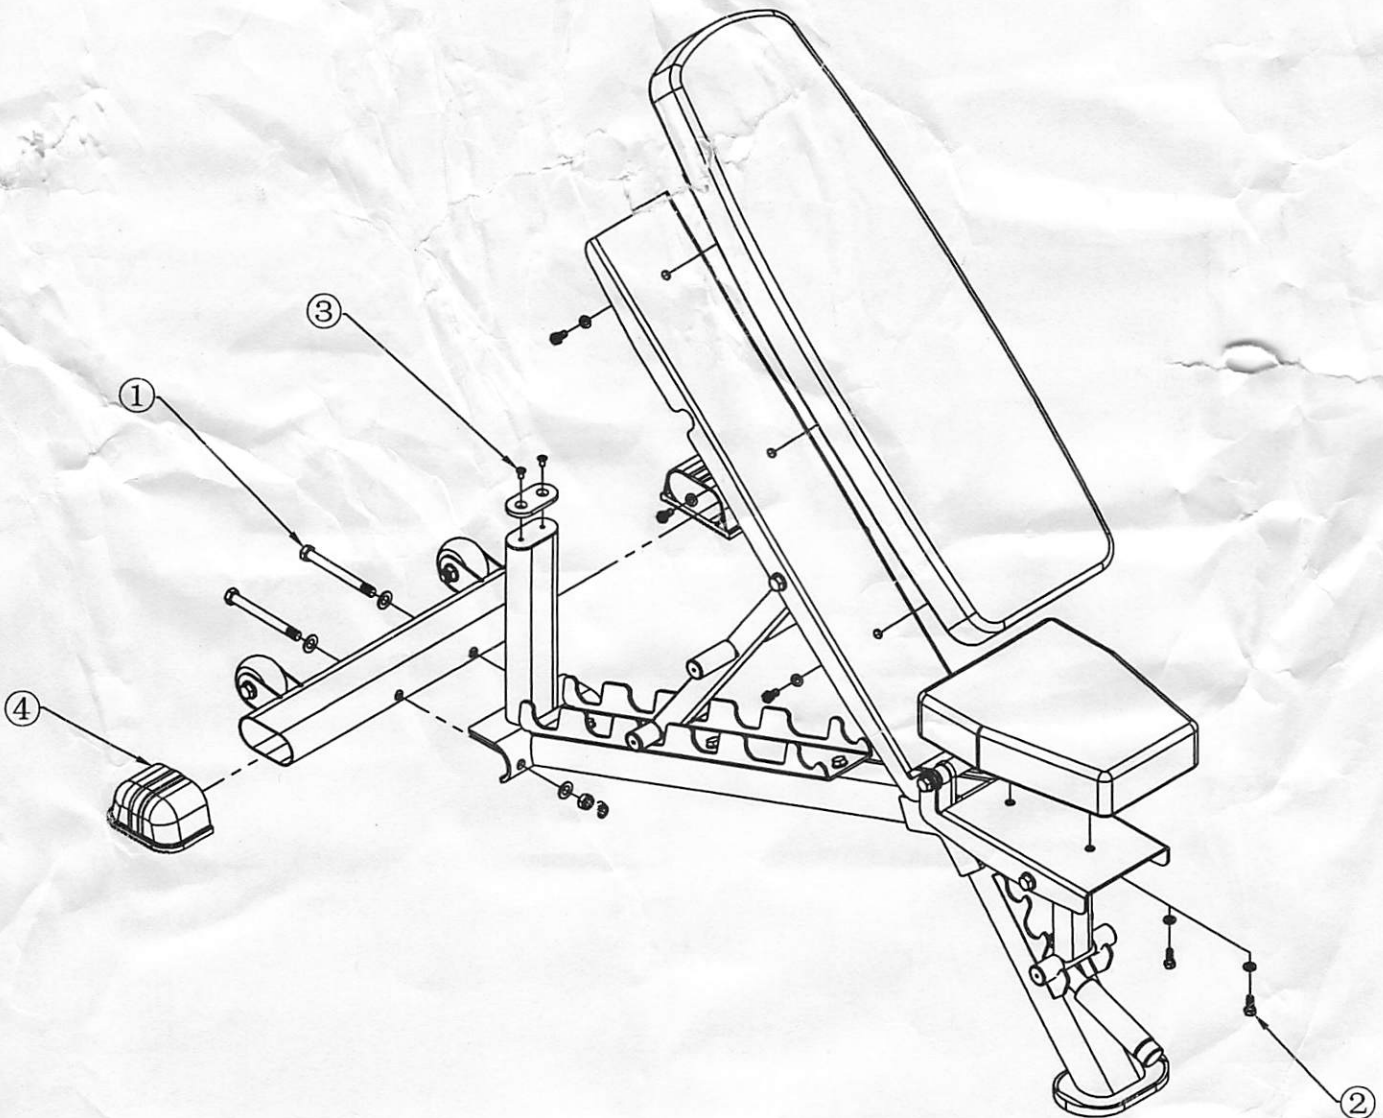

Serial No.:

70126

Installation Instruction

① M12x120 bolt, washer, nut

② M8x20 bolt, washer

③ M6x12 bolt

④ foot cover

Millimeters

Inches