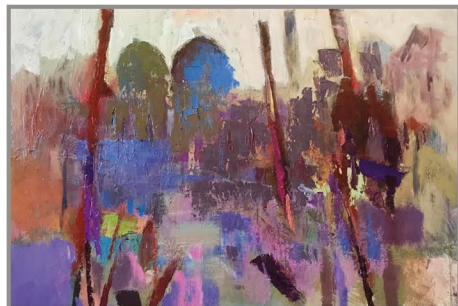

WORKS BY
JAMES CALK

"HIBISCUS"
36X24 OIL

"VENICE QUAY"
30X40 OIL

"PRIMAL PIGMENT"
36X36 OIL

"WATERFALL"
48X30 OIL

"OLD DOCK"
12X12 OIL

"FLORAL BOUQUET"
8X10 OIL

WWW.LEPRINCE.COM

LEPRINCE
FINE ART

James Calk - Calk paints in oils and acrylic. His abstracted landscapes are large and dramatic. Each painting features a strong sense of value supported by color. He has studied under international master painters and painted since his youth. James' paintings allow the viewer to see the essence of the subject while providing imaginative interpretation.