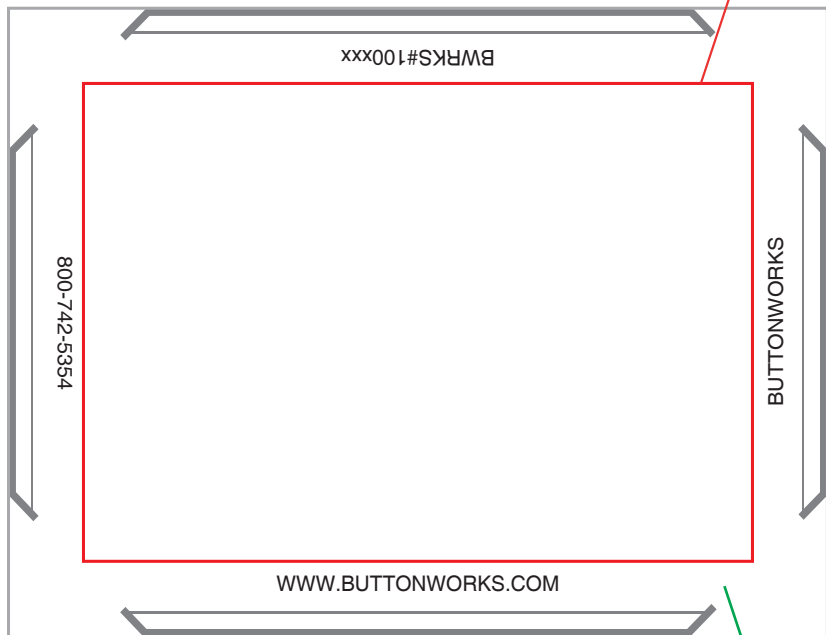

Order #100xxx

Quantity: xxx

Color Imprint

This line is the edge  
of the button  
(Line does not print)

**3.5" x 2.5" Custom Buttons**  
**Standard Pin Back**

This area is on the  
back of the button