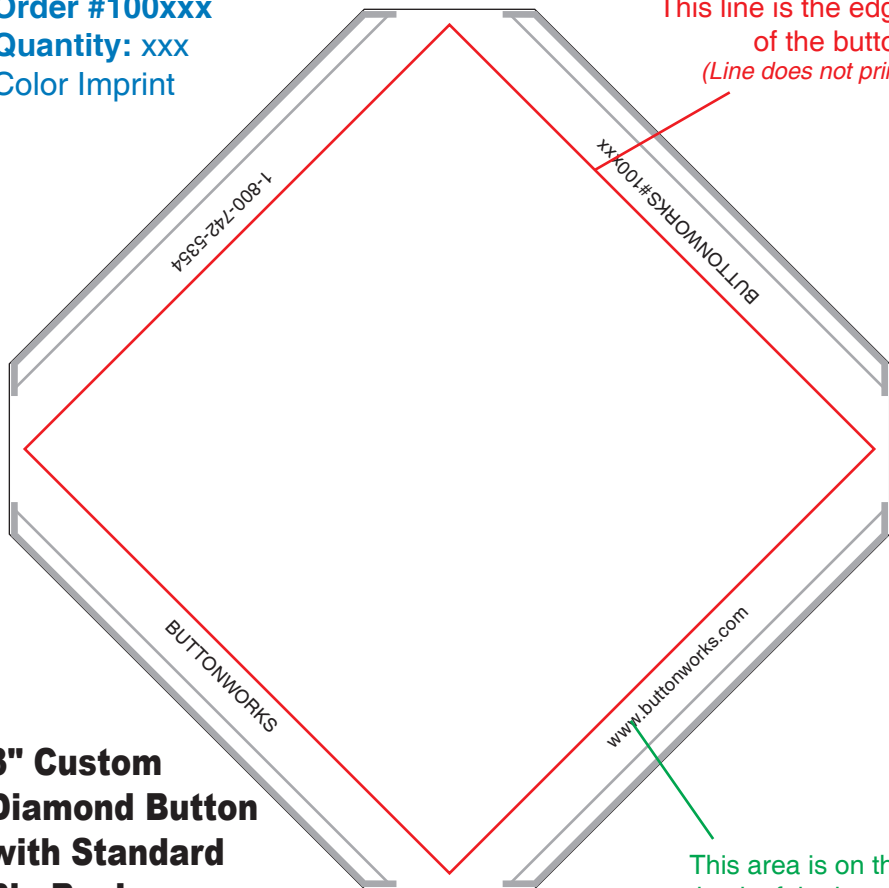

Order #100xxx
Quantity: xxx
Color Imprint

This line is the edge
of the button
(Line does not print)

**3" Custom
Diamond Button
with Standard
Pin Back**

This area is on the
back of the button