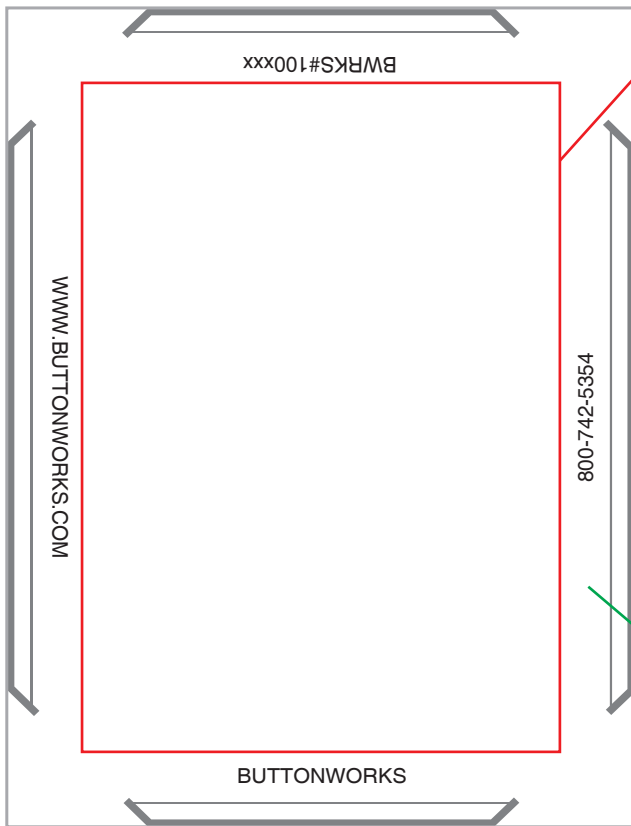

Order #100xxx Quantity: xxx

This line is the edge
of the button.
(Line does not print.)

This area is on the
back of the button.

3.5" x 2.5" Custom Buttons with Standard Pin Back