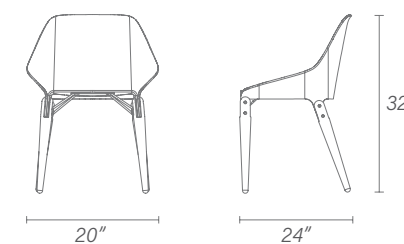

Delta dining chair, fabric or leather upholstery, metal structure and solid wood legs.