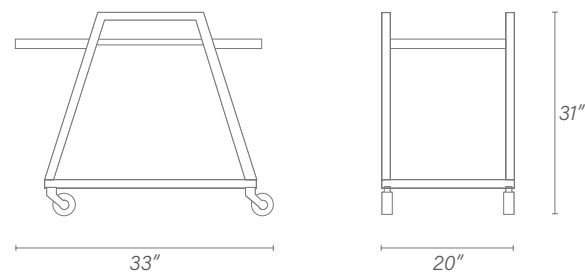

LA ROUX COFFEE TABLE

This low, modern coffee table with soft rounded corners screams contemporary vibes.

LA ROUX BAR CART

La Roux bar cart, structure in stainless steel, top in glass.

HUMAN COFFEE AND SIDE TABLE

Subtle lines and beveled edges show the depth of the design. They are handmade with solid oak and glass.