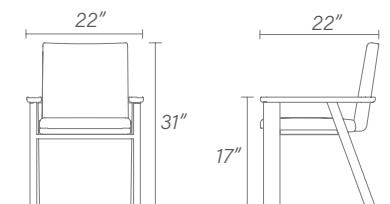

# OTTOMANO DINING TABLE

A classic solid wood dining table with a contemporary twist, the Ottomano is available in five lengths and four widths to suit any interior.

Design: Matteo Ragni

Ottomano dining table, structure in solid wood.