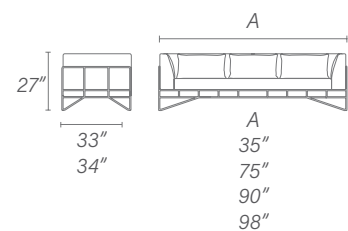

KLOTZ SOFA

A collaboration with the renowned architect Mathias Klotz, which reflects his architectural aesthetics and his innate talent for design. The visible metal frame adds a unique contemporary element, available in four sizes.

Design: Mathias Klotz

Klotz sofa, upholstered in leather or fabric, seat, back and armrest in high density foam, base in iron.