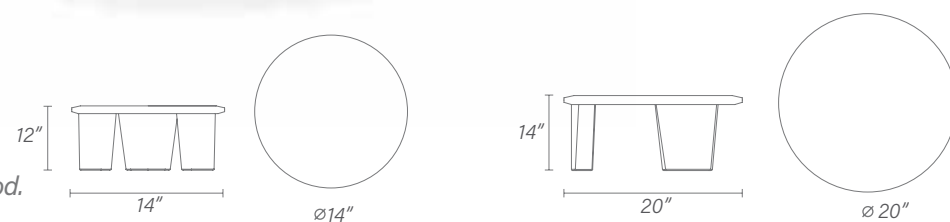

Toscana coffee and side table, structure in solid wood.

Klotz coffee table, top in marble, wood or glass and structure in iron.