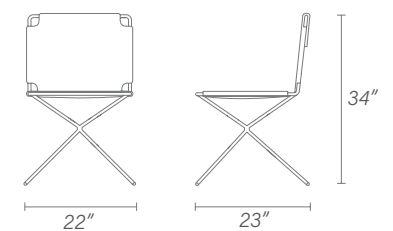

Klotz dining chair, handwoven in PVC cord and structure in iron.