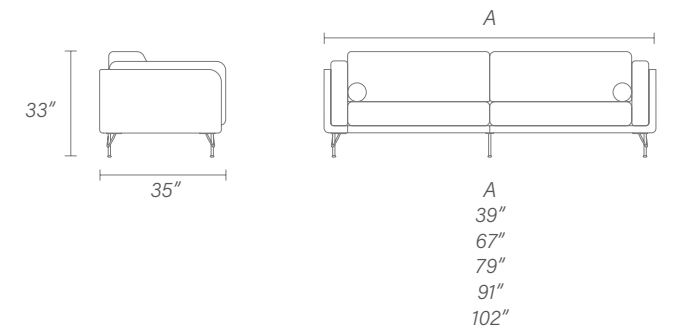

STEVE SOFA

A contemporary name for a contemporary design. The Steve sofa has unique cushion positioning inside an upholstered frame with solid wood legs.

Steve sofa, upholstered in fabric or leather, seat, back and armrest cushions in goose feather, legs in solid wood or metal