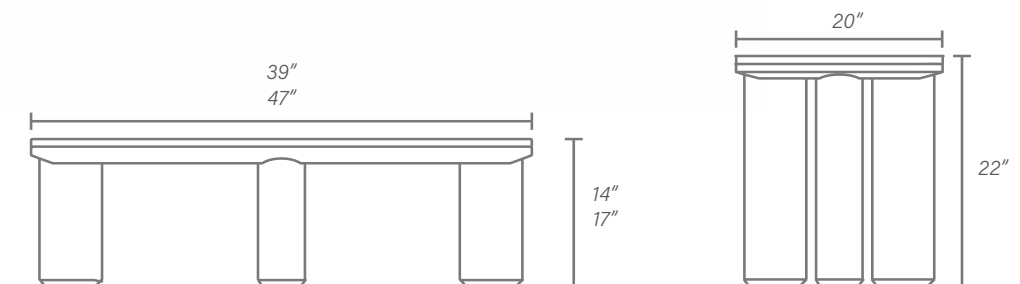

Asuan coffee and side table, structure in solid wood, top in wood, marble, or glass.