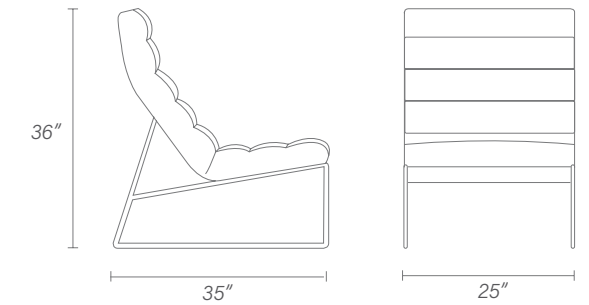

Pristine living chair, upholstered in fabric or leather, back and seat in goose feathers, base in stainless steel.