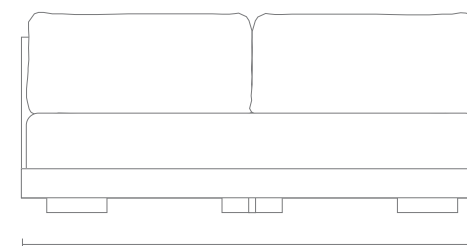

Twin: 44"
Full: 59"
Queen: 65"
King: 81"