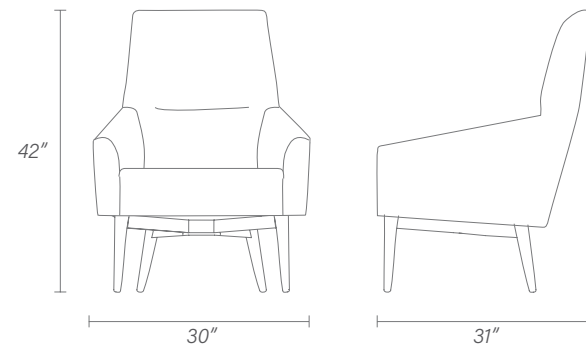

CHICAGO CHAIR

The Chicago is as sleek and contemporary as its' namesake, a perfect mix of style and comfort in an original design

Chicago accent chair, upholstered in fabric or leather and base in solid wood.

VILLA CHAIR

A fun and unique design that's fully functional and makes a great addition to any room.

Villa accent chair, upholstered in fabric or leather, seat and back cushions in goose feather, frame in solid wood and handwoven in PVC cord.