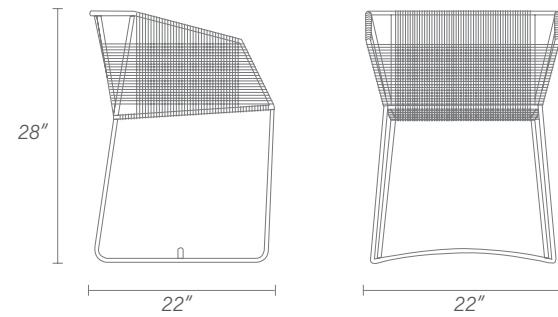

COSTEÑA CHAIR, BARSTOOL, AND ROCKING CHAIR

Unique seating made from long lasting, weatherproof PVC cord and powder coated metal bases, these pieces are sure to last and look good doing so.

Costeña dining chair, handwoven over powdercoated steel tube frame in PVC cord.