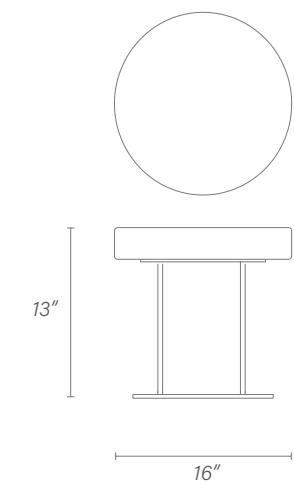

PETAL OTTOMAN

Petal Puff, upholstered in leather or fabric, base in iron.