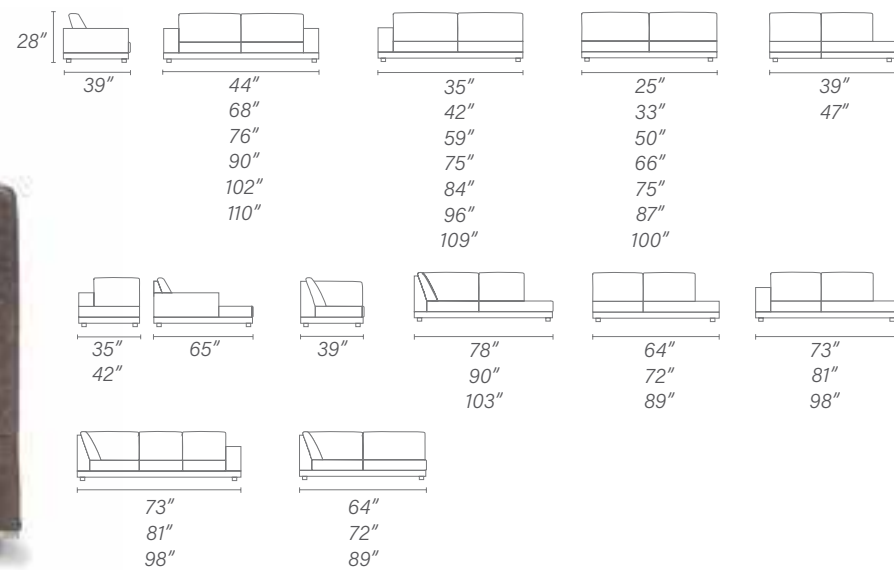

PRANA SOFA

The Prana sofa is balanced to perfection, it will seamlessly blend into any modern or classic living room. This piece can also be a sectional and is available in many different variations.

Prana sofa, upholstered in fabric or leather, back cushions in goose feather, legs in solid wood.

INDIE SOFA

The single-body design of the Indie sofa offers incredibly clean lines that adapt well to different spaces. Available in three sizes.

Indie sofa, upholstered in fabric or leather, seat, back and armrest in high density foam, base in solid oak.