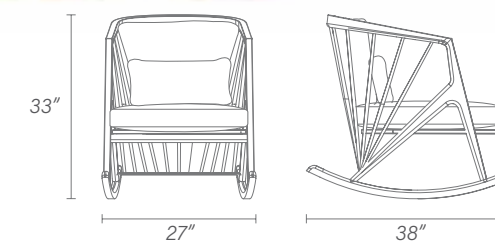

VICTORIA CHAIR

The Victoria chair is an absolutely stunning piece made from solid wood that uses spindles to create a contemporary and overall attractive form. Available as an accent chair or rocking chair.

Victoria living chair, cushions in fabric or leather with goose feather and frame in solid wood.