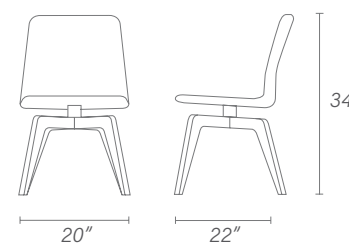

Human dining chair, upholstered in leather or fabric, base in solid oak