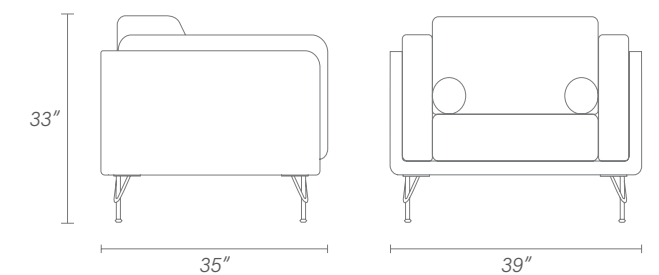

Steve armchair, upholstered in fabric or leather, seat, back and armrest cushions in goose feather and legs in solid wood or stainless steel base.