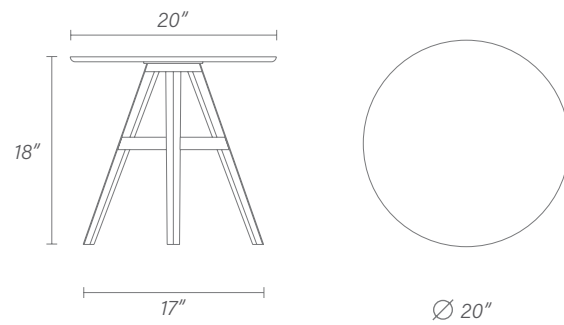

VICTORIA SIDE TABLE

A simple, dainty side table with tripod shaped solid wood base. A perfect place to set your drink or light a candle next to your sofa or lounge chair.

Victoria side table, structure in solid wood and top in marble and wood.

KLOTZ COFFEE TABLE

A nice sized, square coffee table with a black iron base and a wooden, glass, or marble top. This piece is a great example of modern architecture and the way this trend has infiltrated furniture design.

Design: Mathias Klotz

TOSCANA COFFEE AND SIDE TABLES

A chunky, solid wood coffee or side table, get two and go for that funky layered look.

Klotz coffee table, top in marble, wood or glass and structure in iron.