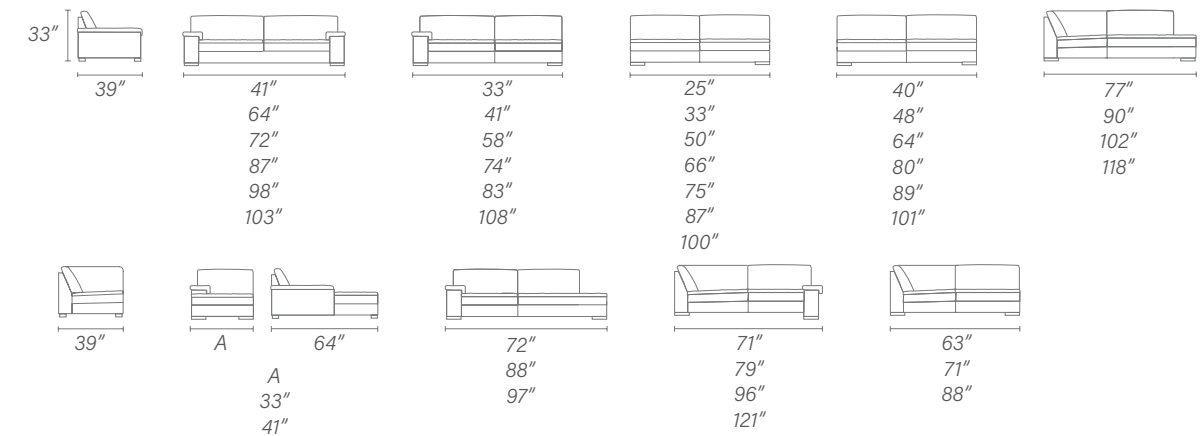

Urano sofa, upholstered in fabric or leather, seat, back and armrest cushions in goose feather and solid wood legs