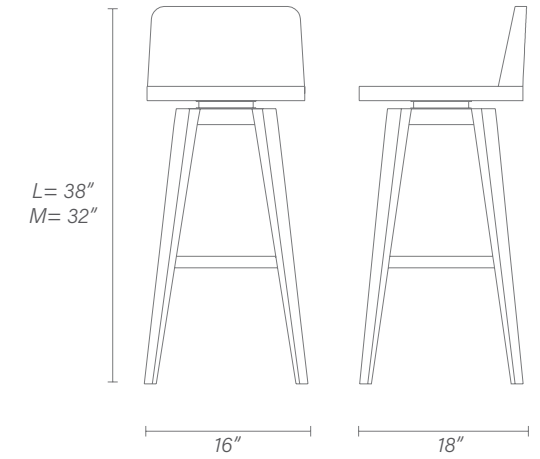

MILA BARSTOOL

Mila barstool, upholstered in leather or fabric and wooden structure.