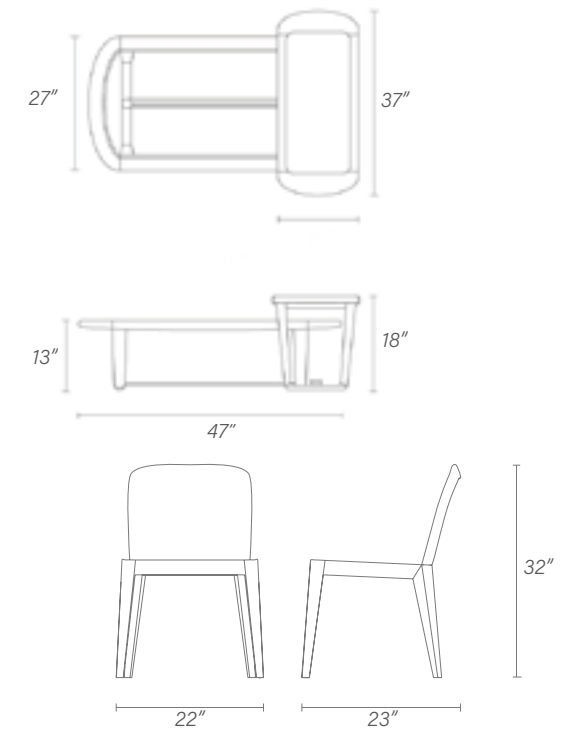

OTTOMANO DINING TABLE

A classic solid wood dining table with a contemporary twist, the Ottomano is available in five lengths and four widths to suit any interior.

Design: Matteo Ragni

ALEXANDRIA DINING TABLE AND CHAIRS

A sophisticated table and chairs for an upscale dining experience.