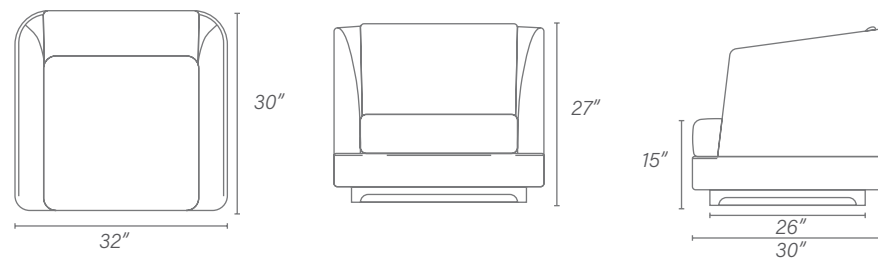

ASUAN CHAIR

The Asuan is an inviting armchair, upholstered with fabric or leather, it has a flowing, organic shape that fits easily into any setting.

Asuan living chair, upholstered in fabric or leather, seat and back cushion in goose feather.

SARAH CHAIR

Our stunning Sarah chair has a compact form but offers comfort with an elegant design.

Sarah living chair, upholstered in fabric or leather, base in solid oak