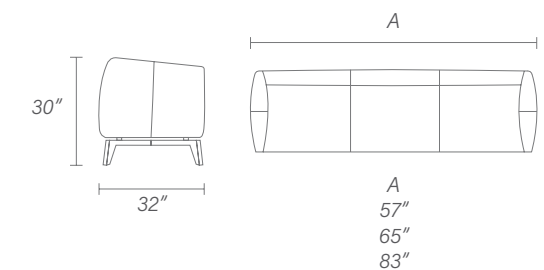

# INDIE SOFA

The single-body design of the Indie sofa offers incredibly clean lines that adapt well to different spaces. Available in three sizes.

*Indie sofa, upholstered in fabric or leather, seat, back and armrest in high density foam, base in solid oak.*