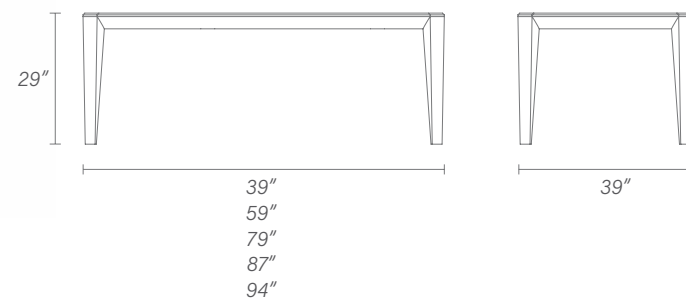

# OTTOMANO DINING TABLE

A classic solid wood dining table with a contemporary twist, the Ottomano is available in five lengths and four widths to suit any interior.

Design: Matteo Ragni

Ottomano dining table, structure in solid wood.