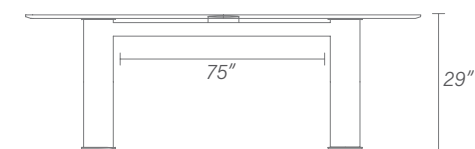

# OTTOMANO DINING TABLE

A classic solid wood dining table with a contemporary twist, the Ottomano is available in five lengths and four widths to suit any interior.

Design: Matteo Ragni

Ottomano dining table, structure in solid wood.