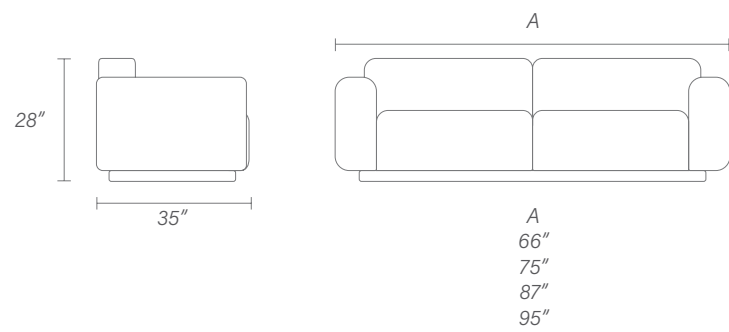

LUST SOFA

The Lust sofa is a contemporary and comfortable design, characterized by its simplicity and curved lines.