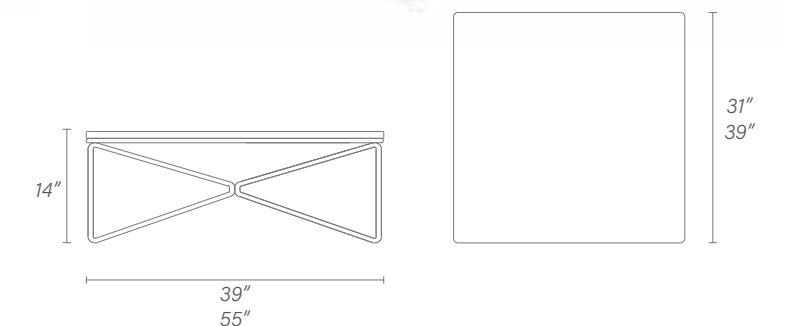

# TOSCANA COFFEE AND SIDE TABLES

A chunky, solid wood coffee or side table, get two and go for that funky layered look.

**Toscana coffee and side table**, structure in solid wood.

**Klotz coffee table**, top in marble, wood or glass and structure in iron.