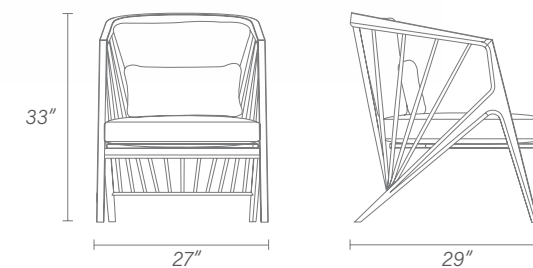

Victoria rocking, cushions in fabric or leather with goose feather and frame in solid wood.