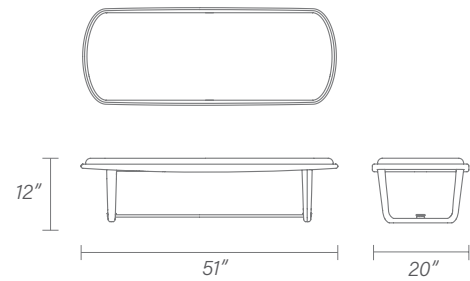

Alexandria bedroom bench, upholstered in fabric or leather and base in solid oak