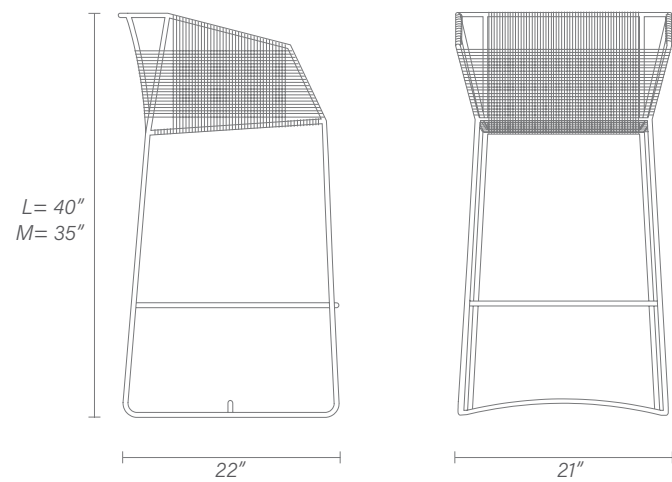

Costeña barstool, handwoven over powdercoated steel tube frame in PVC cord.