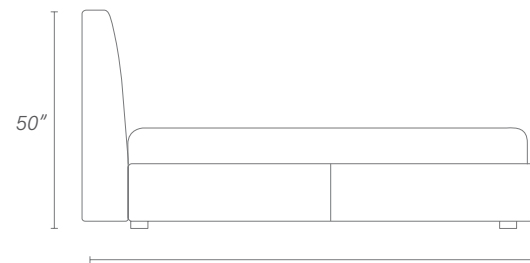

# LUST BED

The beauty of the Lust bed can be found in its sophisticated simplicity. A comfortable and refined piece that will set the mood.

*Lust bed, upholstered in leather or fabric with iron base.*

Single: 44"  
 Double: 59"  
 Queen: 65"  
 King: 81"