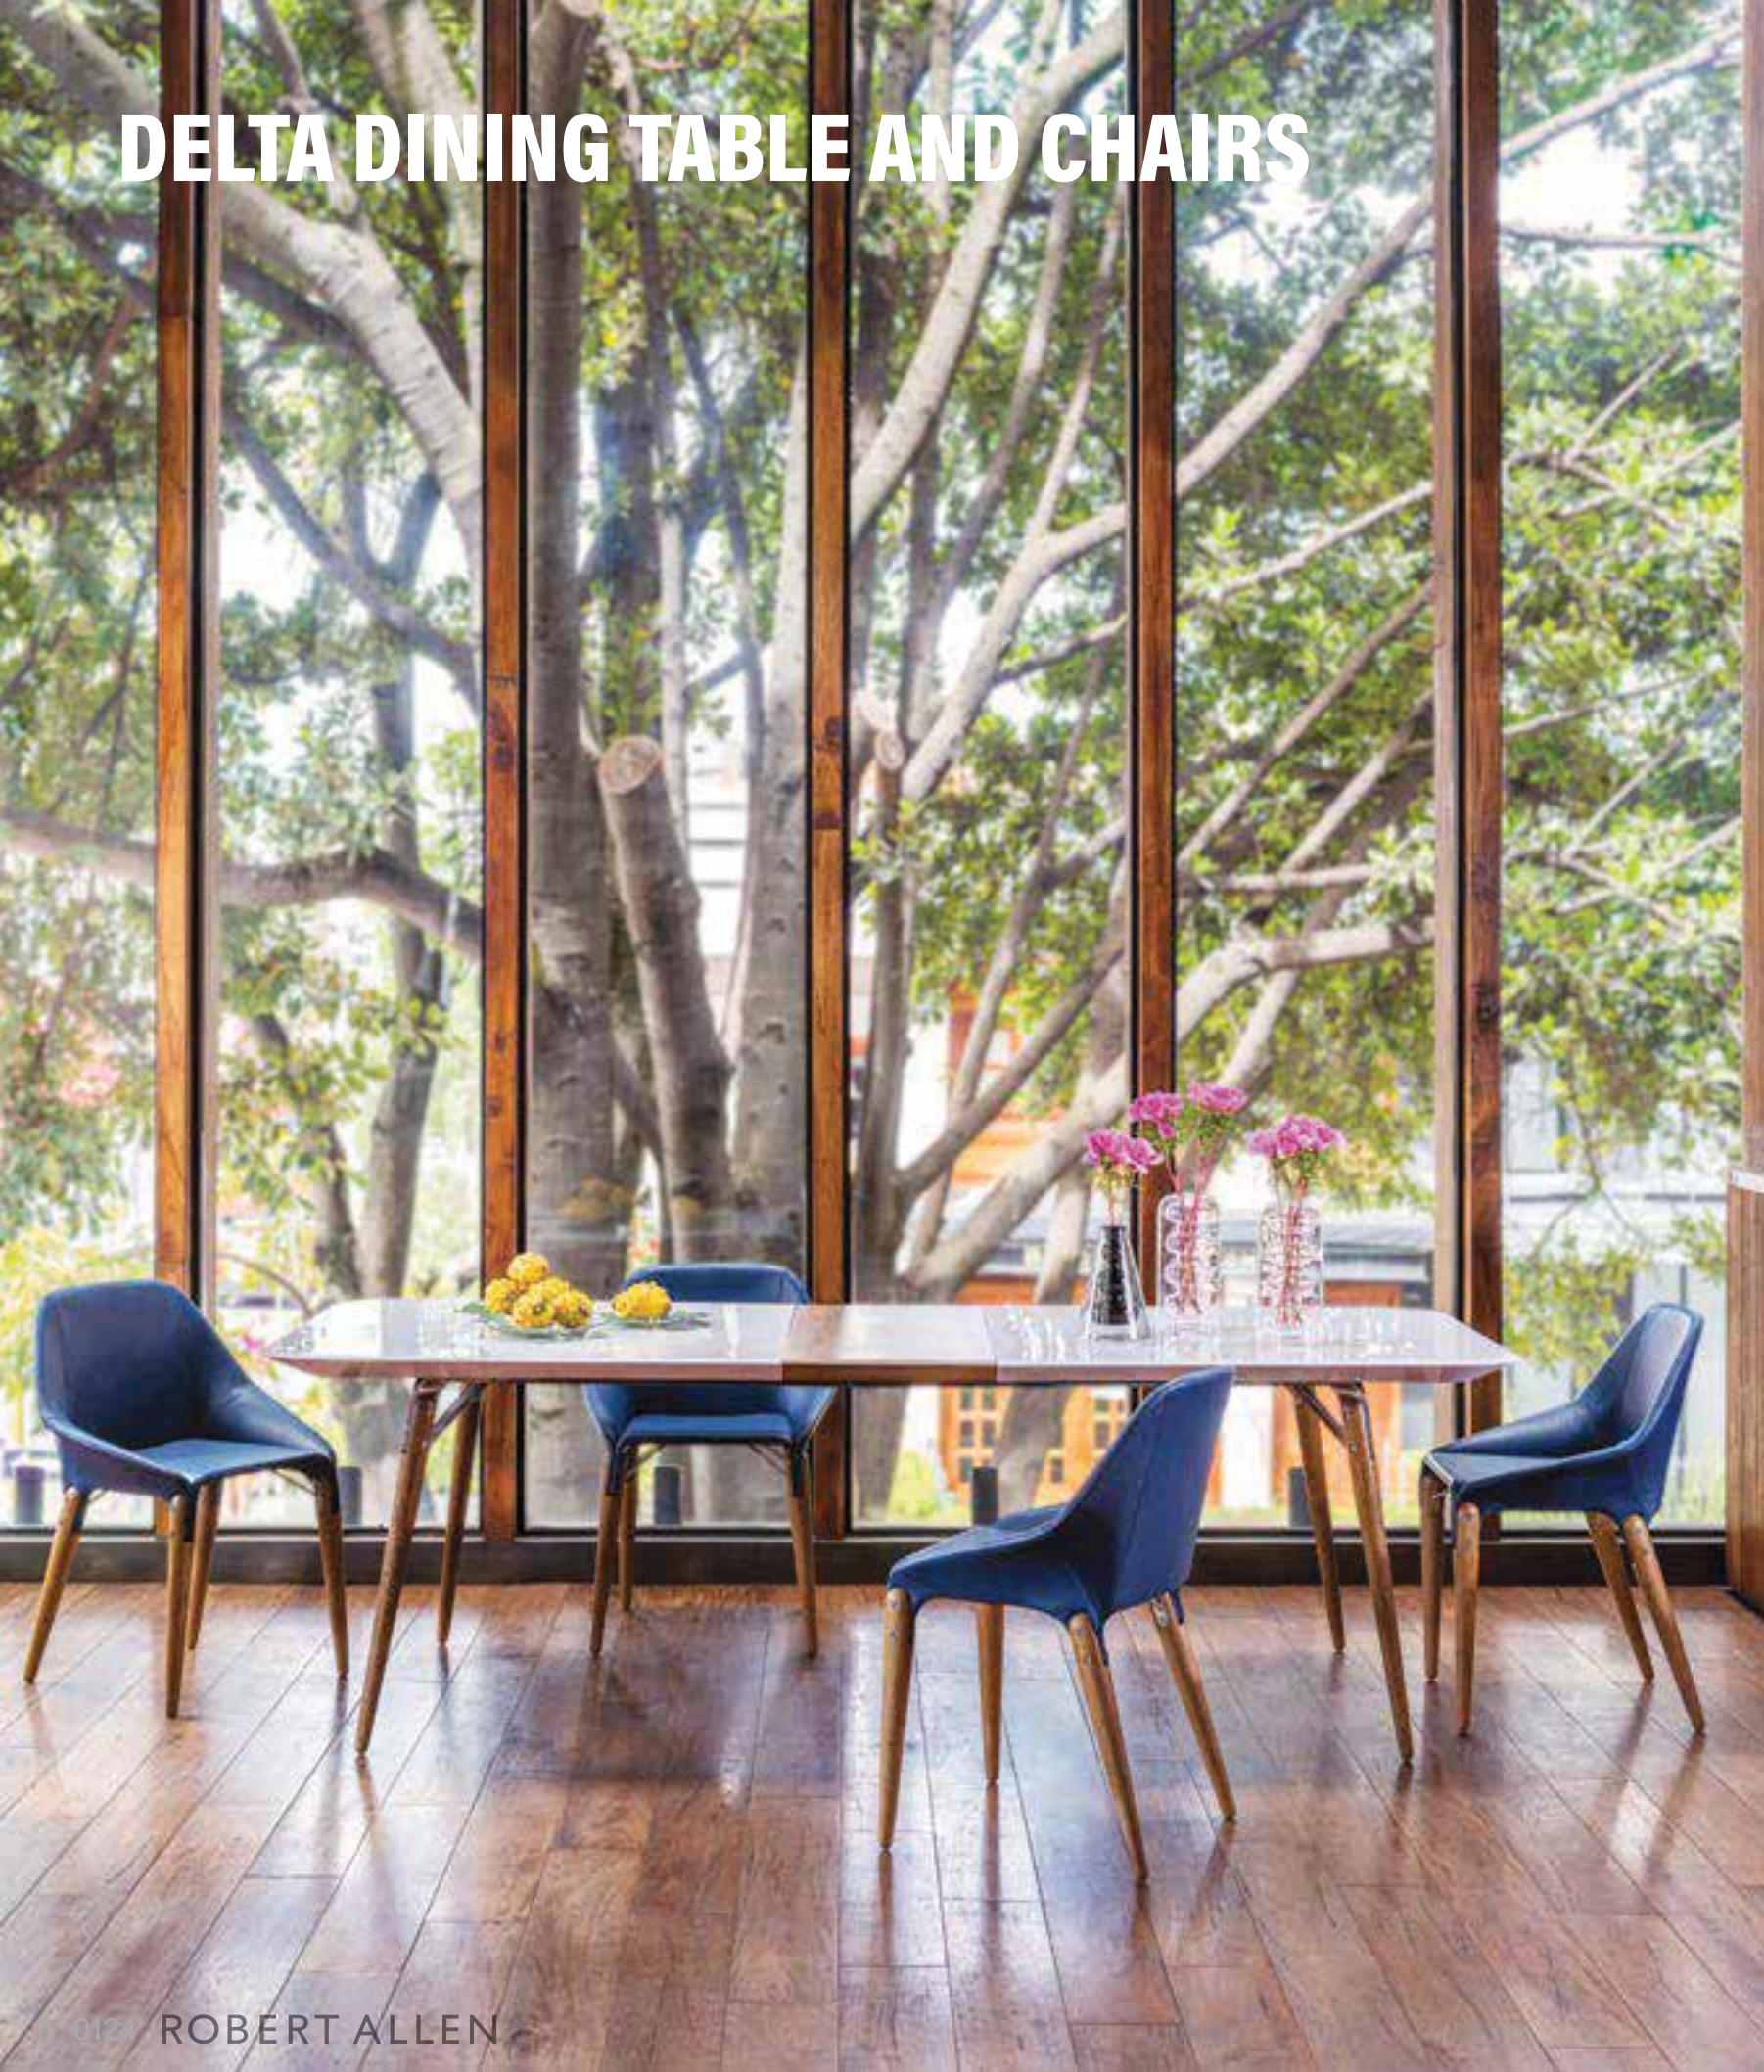

DELTA DINING TABLE AND CHAIRS

Unique metal hardware joins the legs to the table top and chair seat with a modern and unusual aesthetic. The look is completed with a metal table leaf nestled between a solid wood top.

Design: Rodrigo Torres