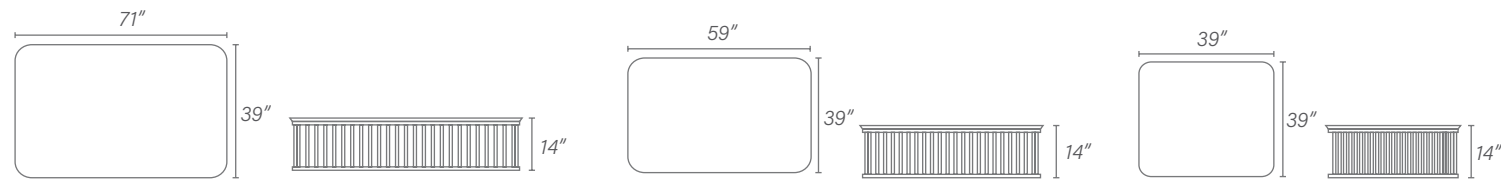

# PHOENIX COFFEE AND SIDE TABLES

Available in three sizes, with a solid wood base and a top in either marble, wood or glass.

*Phoenix coffee table, top in marble or wood.*

*Phoenix side table, top in marble, wood or glass, base in solid wood.*