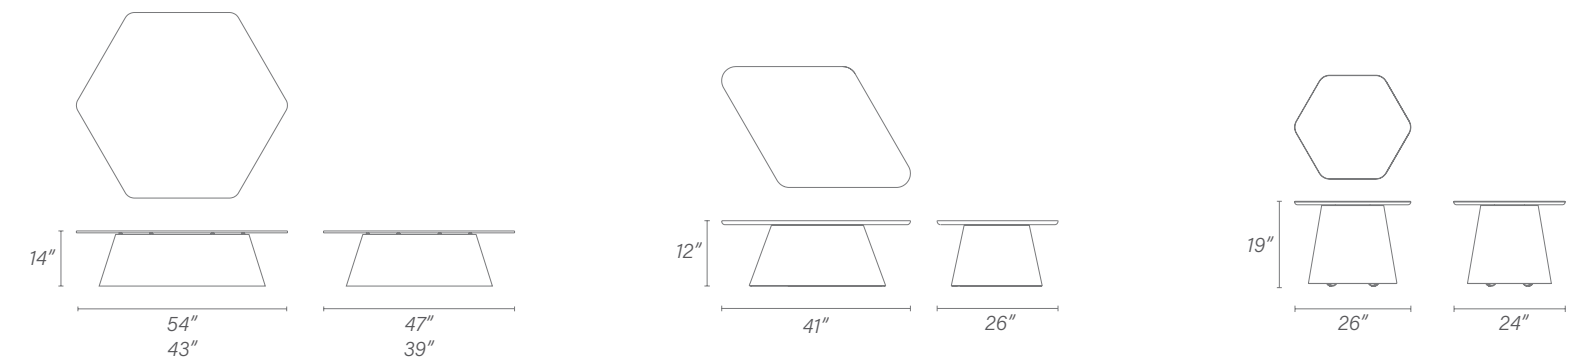

BANANERO COFFEE AND SIDE TABLES

An original Sergio Vergara design based on the shape of a leaf from a banana palm tree. This piece perfectly mixes marble, glass, and leather.

HONEY COFFEE AND SIDE TABLES

A very unique design based on the organic, hexagonal honeycomb shapes. Honey easily updates a space and brings a certain amount of contemporary aesthetic wherever it's placed.

Honey coffee and side table, top in marble, wood or glass, base upholstered in fabric or leather.