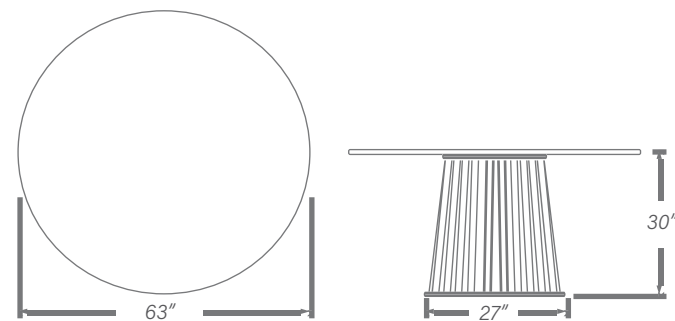

VILLA DINING TABLE AND CHAIRS

A fun contemporary design that is sure to turn heads. The Villa set uses several materials and a mixture of lines to create a well balanced unique set.

Villa dining table, marble top, solid wood and metal base.

BRISA DINING TABLE