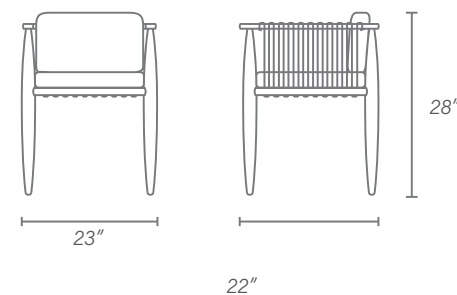

Villa dining chair, fabric or leather upholstery, seat and back cushions in goose feather, structure in solid wood and handwoven in PVC cord.