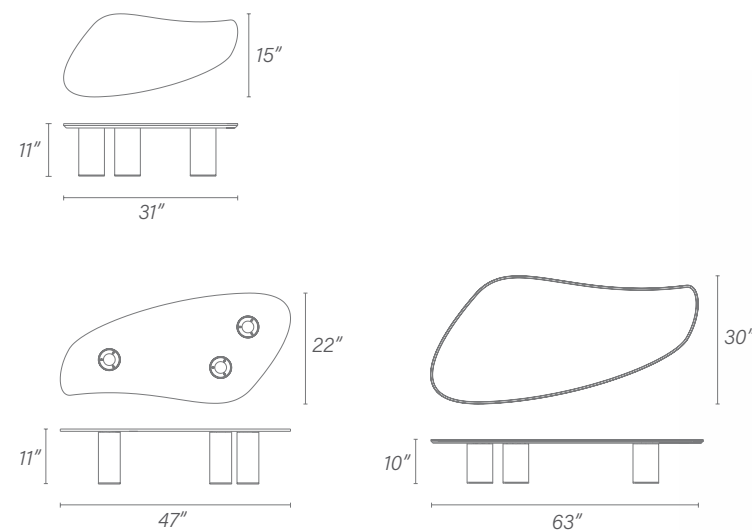

Bananero coffee and side table, marble and glass top, legs upholstered in leather.