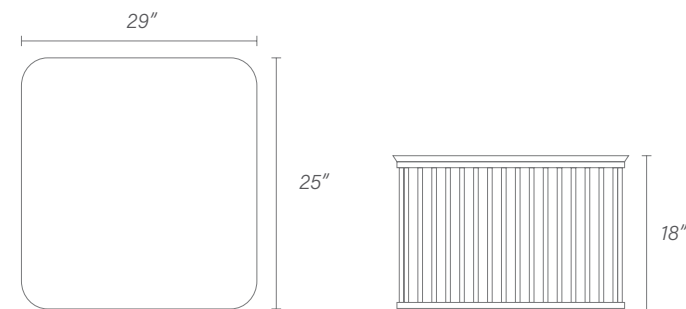

# PHOENIX COFFEE AND SIDE TABLES

Available in three sizes, with a solid wood base and a top in either marble, wood or glass.

*Phoenix coffee table, top in marble or wood.*

*Phoenix side table, top in marble, wood or glass, base in solid wood.*