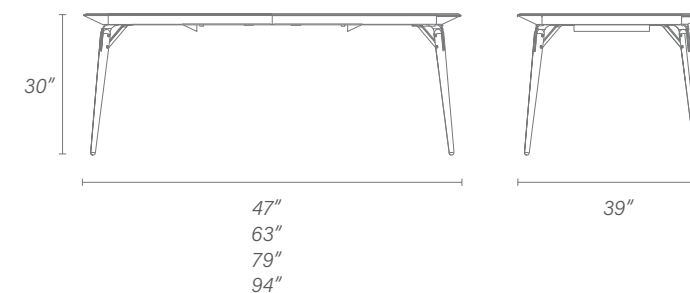

Delta dining chair, fabric or leather upholstery, metal structure and solid wood legs.