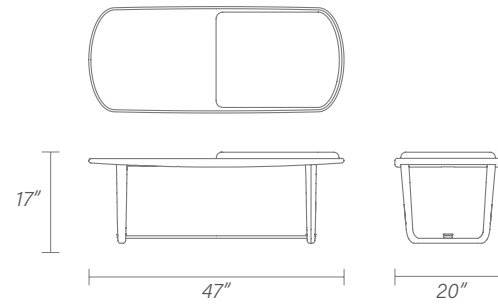

Alexandria living bench, upholstered in fabric or leather and base in solid oak.