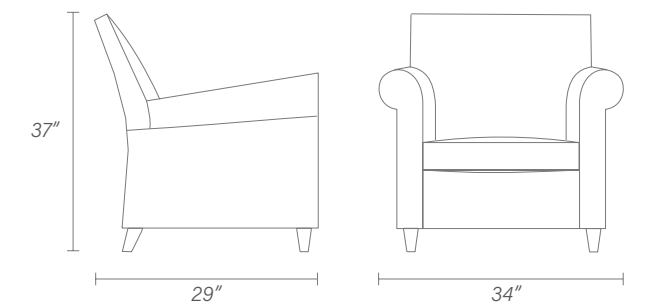

# PAUSA CHAIR

Pausa is at the intersection of traditional and contemporary with wide arms and an angled back. It is exceptionally comfortable and fits into many different spaces.

**Pausa armchair**, upholstered in fabric or leather and legs in solid wood.