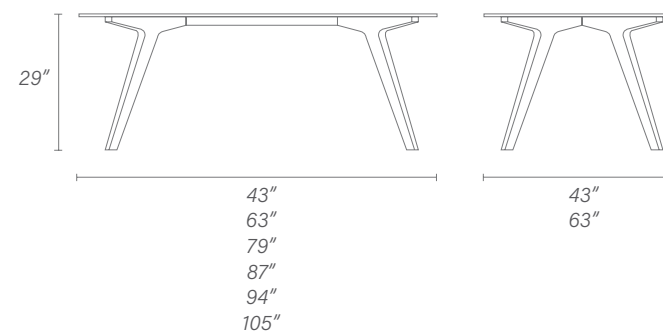

HUMAN DINING TABLE AND CHAIRS

Reminiscent of the original Scandinavian mid-century modern designs the Human table and chairs are solid precisely crafted pieces with an abundance of options.