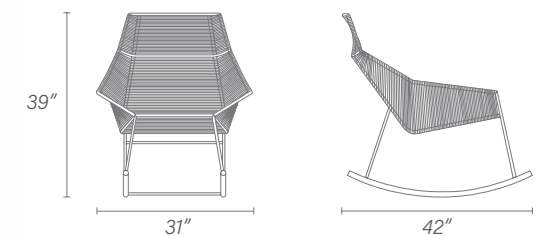

Costeña barstool, handwoven over powdercoated steel tube frame in PVC cord.