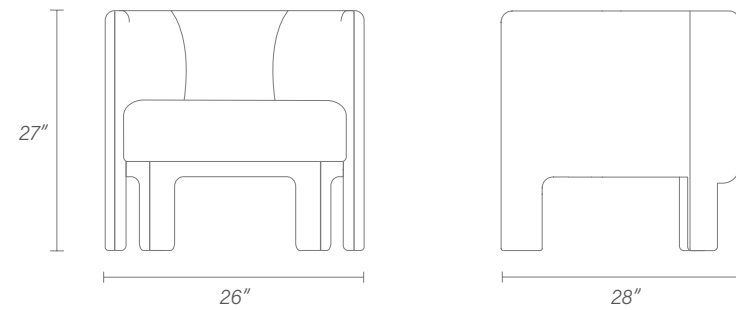

Matt chair, upholstered in leather or fabric, seat, back and armrest cushions in high density foam.