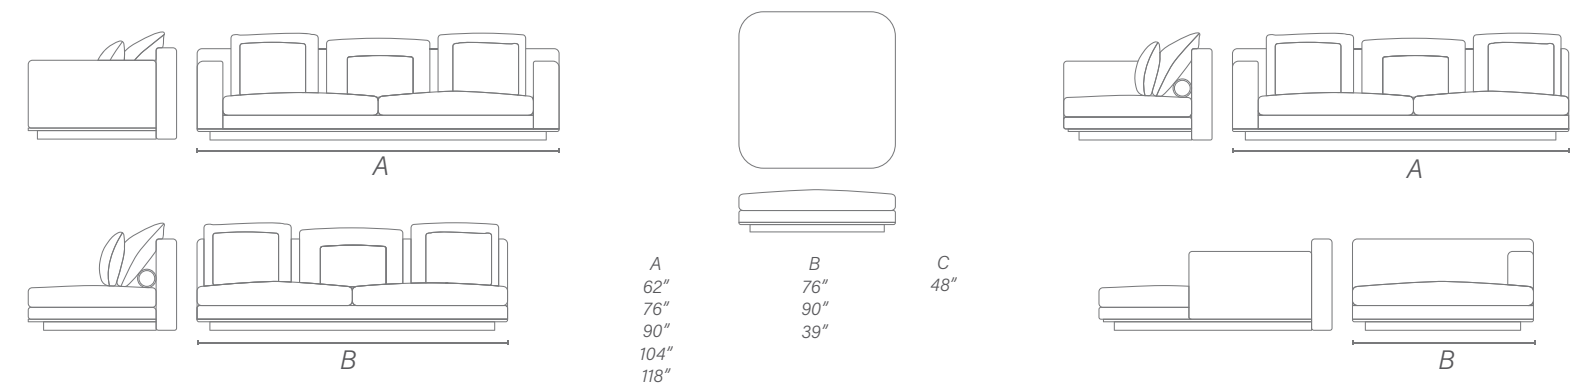

Phoenix sectional, upholstered in fabric or leather, back and seat cushions filled with goose feather, base in wood or upholstered in fabric or leather.