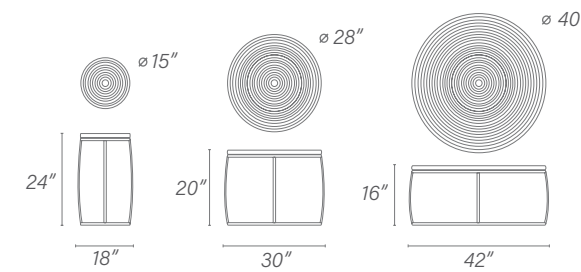

GUACAMAYA COFFEE AND SIDE TABLES

Guacamaya coffee and side table, top in artisan made woven fiber and iron base