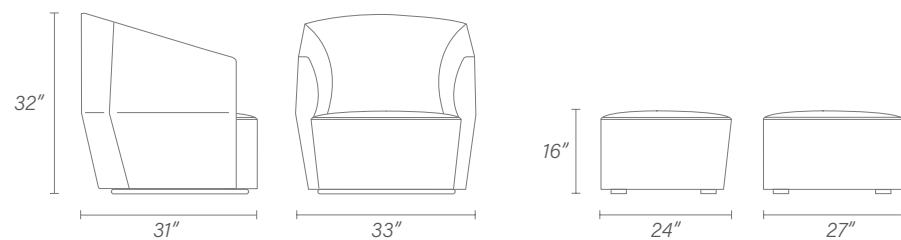

Emmanuelle living chair, upholstered in fabric or leather, back and arms in goose feathers, and rotating swivel metal base.