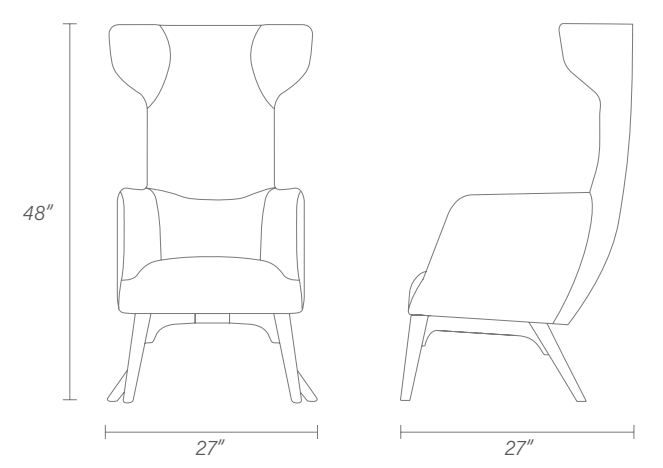

# OHIO CHAIR

*Standing at nearly four feet tall, the sculptural presence of this modern wingback silhouette offers a feeling of protective intimacy.  
Design: Sergio Vergara*

*Ohio chair, upholstered in fabric, base in solid oak wood*