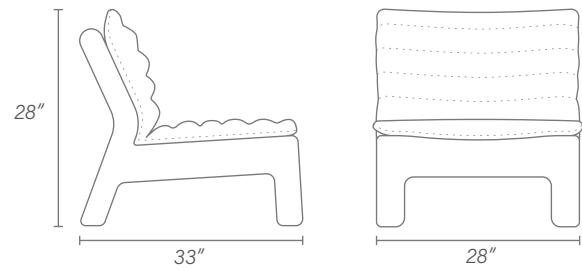

SER CHAIR

*Art and nature come together in this contemporary chair, defying the aesthetics of traditional styles of armchairs.
Design: Sergio Vergara*

*Ser living chair, upholstered in fabric or leather.
Seat and back cushions in a mix of medium density foam and goose feather*