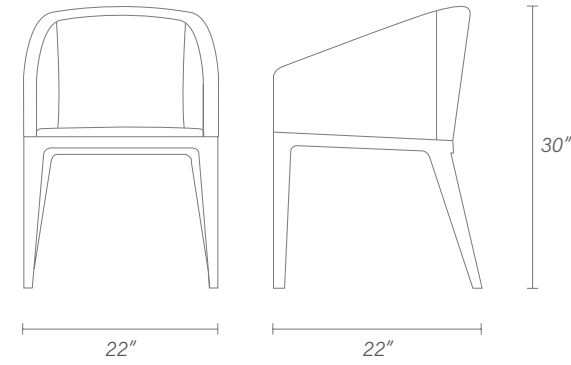

LA ROUX DINING CHAIR

La Roux dining chair, upholstered in leather or fabric and structure in solid oak