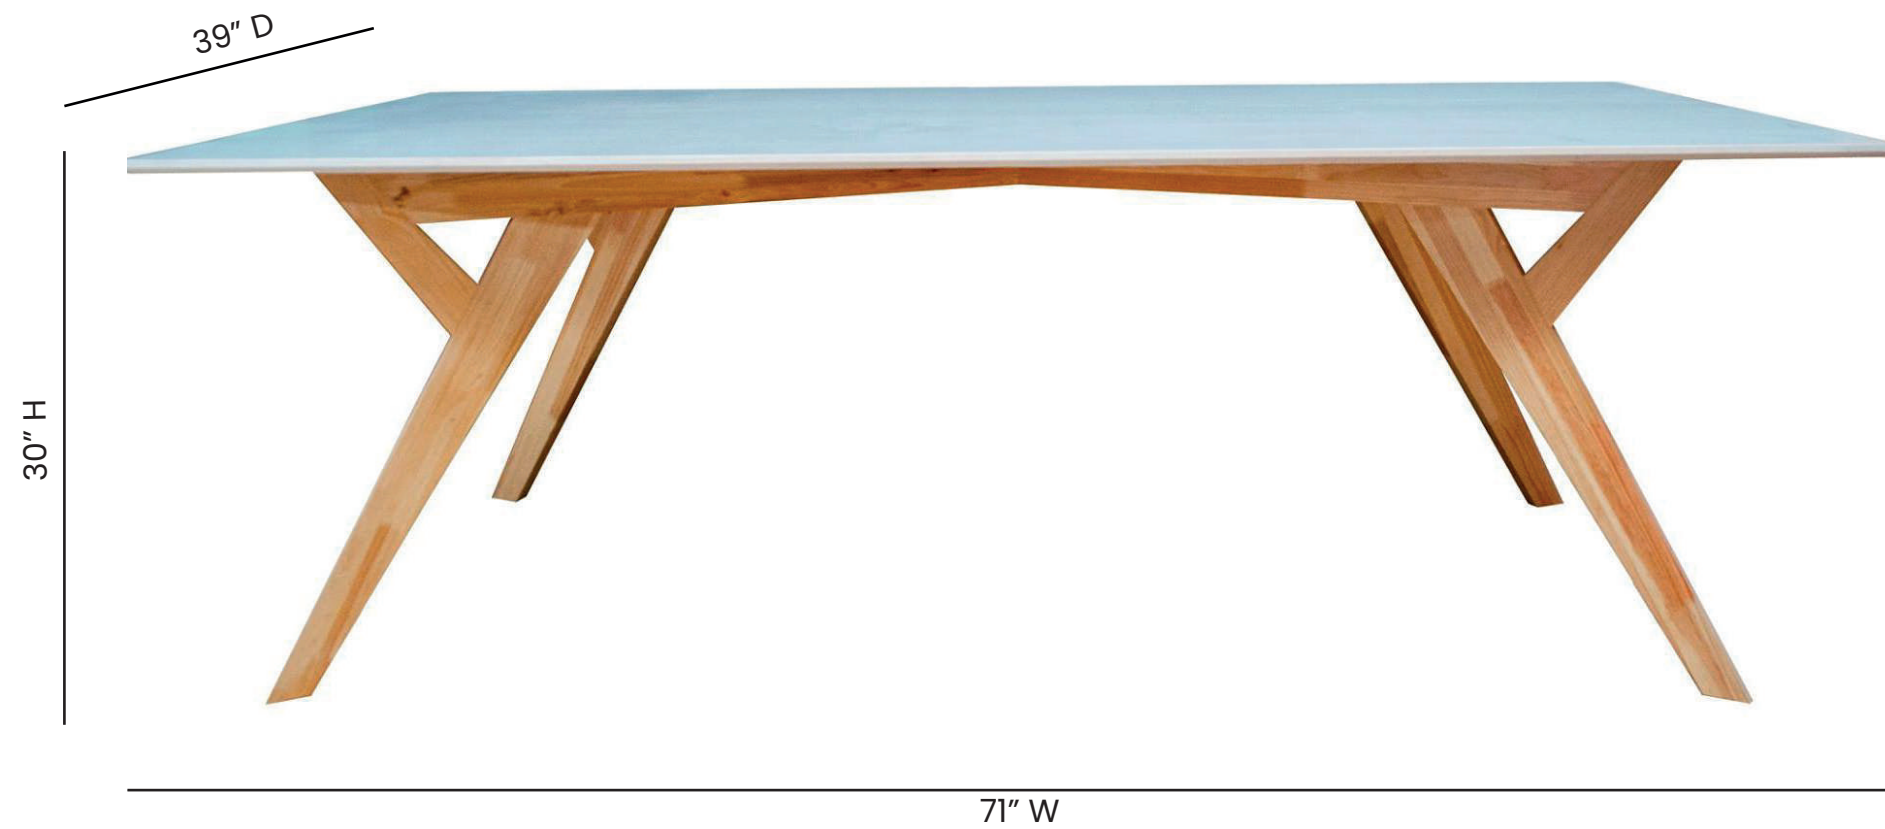

Steel / Powder coated black

Polyester / Turquoise

ROBERT ALLEN®

Dining Collection
Robertalldesign.com
1-800-333-3337

Ami

SKU:FR825158
Aproximate-
Dimensions: 71" W x 39" D x 30" H
Weight: 39 lbs
Seats: 6
Assembly required

Base: Pine wood/Maple stained

Top: Pine wood/White lacquer finish

ROBERT ALLEN®

Dining Collection
Robertalldesign.com
1-800-333-3337

Flynn

SKU: FR825181
Aproximate-
Dimensions: 50" Ø x 30" H
Weight: 65 lbs
Seats: 4-5
Assembly required