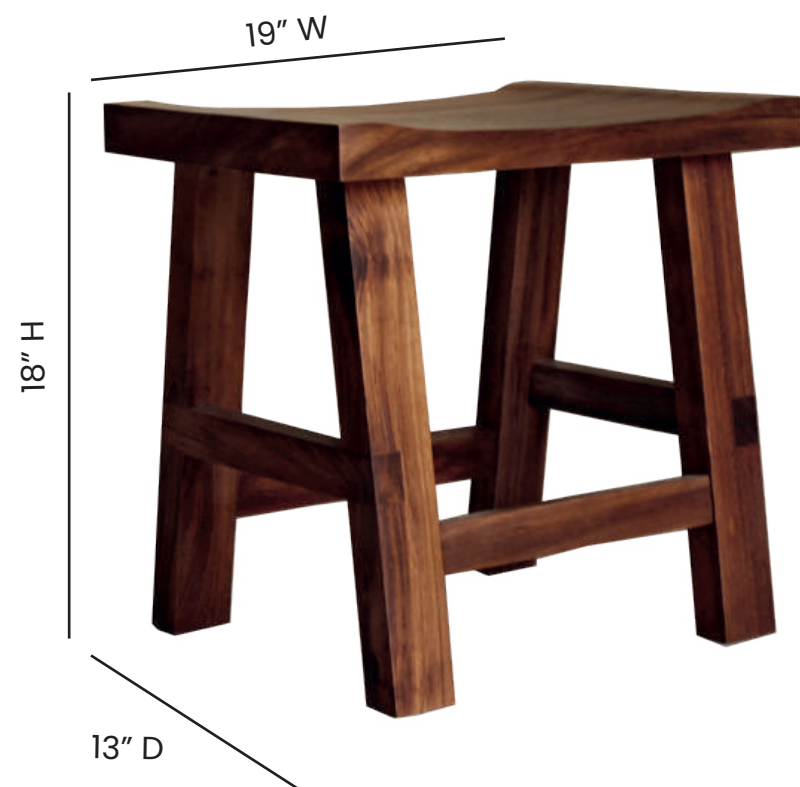

Bailey

SKU: FR825156
Approximate-
Dimensions: 51" W x 17" D x 19" H
Weight: 51 lbs
No assembly required.

Oak wood / Walnut finish

Polyester/ Dark Grey

ROBERT ALLEN®

Dining Collection
Robertalldesign.com
1-800-333-3337

Bowen

SKU: FR825175
Aproximate-
Dimensions: 19" W x 13" D x 18" H
Weight: 10 lbs
No assembly required.
Sold as a pair.

Parota wood /Natural matte lacquer

ROBERT ALLEN®

Dining Collection
Robertalldesign.com
1-800-333-3337

Ivy

SKU: FR825160
Aproximate-
Dimensions: 43"W x 22"D x 31"H
Weight: 51 lbs
No assembly required.

Pine wood /Natural matte lacquer

ROBERT ALLEN®

Dining Collection
Robertalldesign.com
1-800-333-3337

Logan

SKU: FR825185
Aproximate-
Dimensions: 87" W X 35" D X 30"H
Weight: 185 lbs
Seats: 6
No assembly required