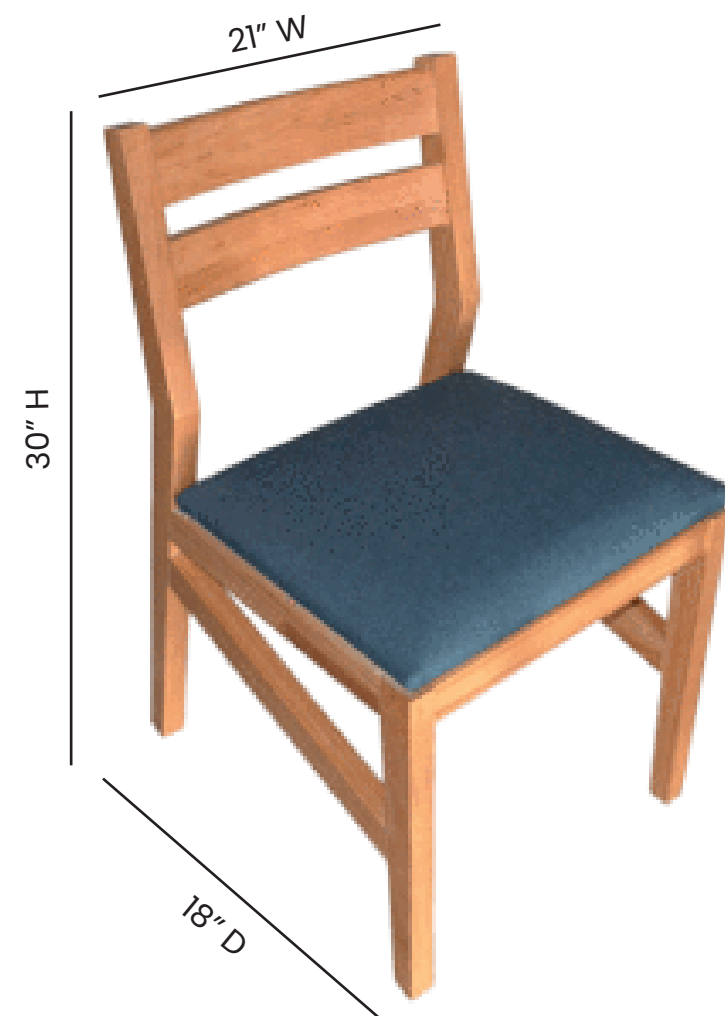

Steel /Black powder coated

Polyester/Dark Gray

ROBERT ALLEN®

Dining Collection
Robertalldesign.com
1-800-333-3337

Breeze

SKU: FR825162
Aproximate-
Dimensions: 21" W x 18" D x 30" H
Weight: 18 lbs
No assembly required.
Sold as a pair.