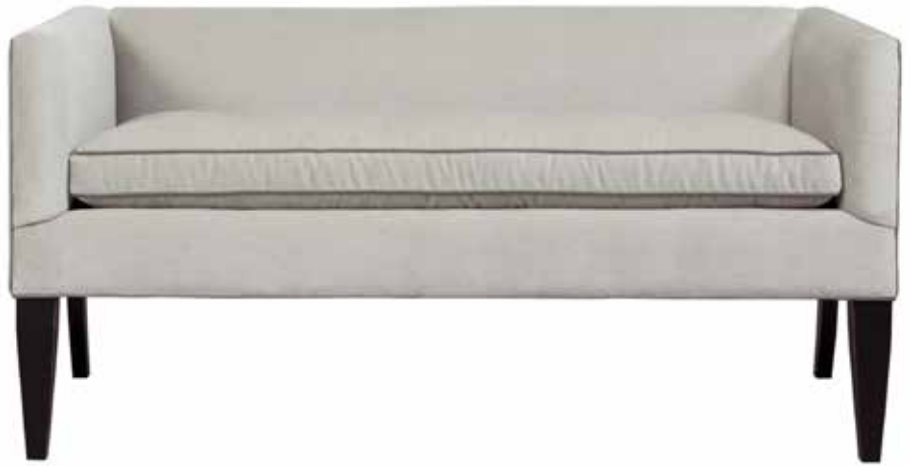

Arm Height: 32"

COM: 12 Yards

Series includes

Lounge Chair

ROBERT ALLEN

DURALEE FURNITURE

1-800-333-3777

Furniture@tradgroup.com

RobertAllenDesign.com

Midtown

OS1352-025

W 50" x D 26" x H 25"

SW 42" SD 18" SH 19"

Arm Height: 25"

COM: 5.5 Yards

ROBERT ALLEN