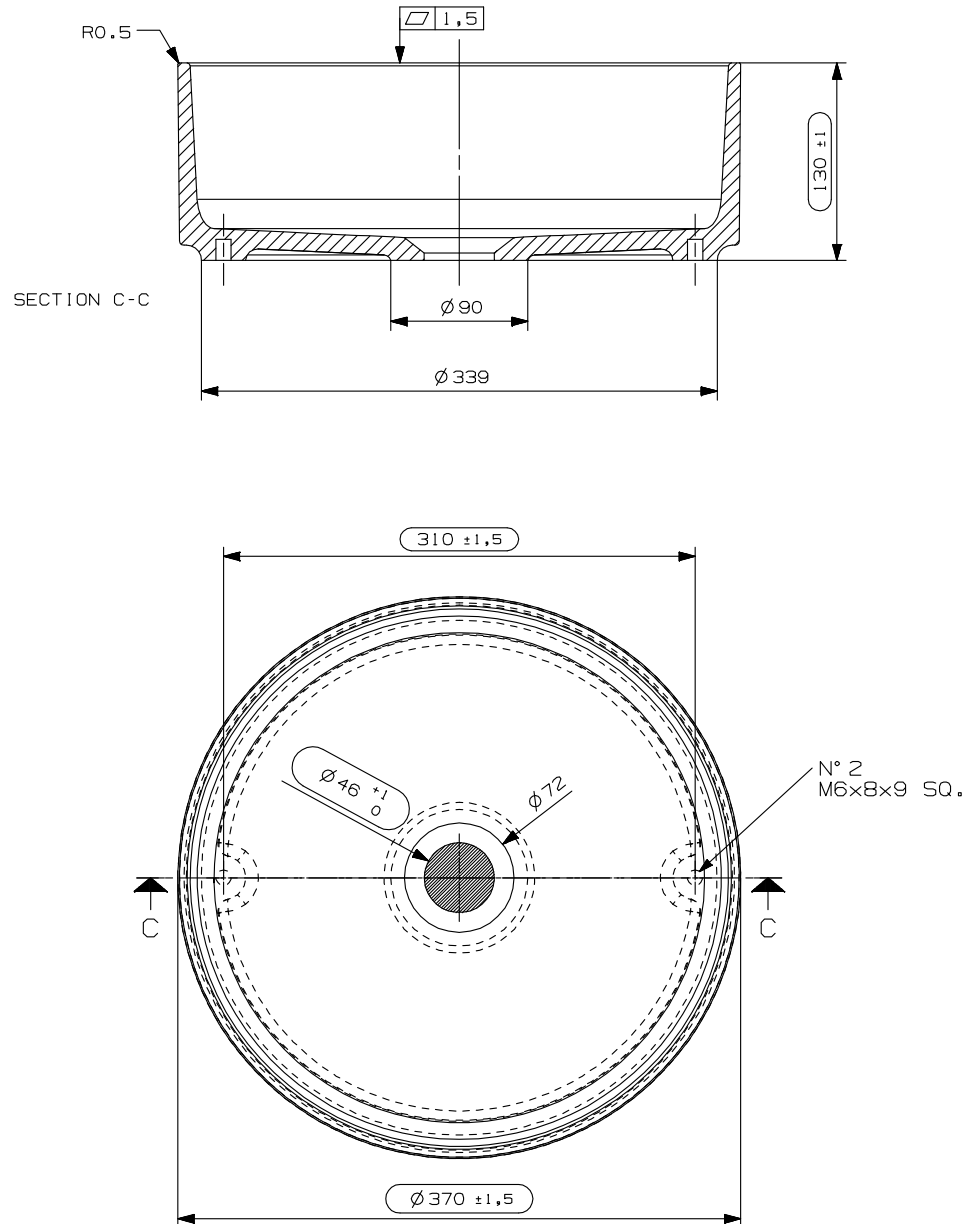

Daphne Round Countertop Basin

ASHTON & BENTLEY

Notes
Taps, accessories and assembly parts are not included and must be purchased separately.

Important
All dimensions listed are nominal. Being cast products they are subject to a size variance of +/- 3% tolerances.

Do not scale from this drawing, only dimensions given should be used. For illustrative purposes only, not for manufacture

| REV | DATE | DESCRIPTION | DRAWN | CHECKED |
|-----|----------|-----------------|-------|---------|
| 0 | 11/02/22 | Drawing created | MF | MF |

DRAWING TITLE
Daphne Round Countertop Basin

| SCALE | PAPER SIZE | DATE | DRAWN | CHECKED |
|-------|------------|----------|-------|---------|
| 1/5 | A4 | 11/02/22 | MF | MF |

| DRAWING No | REVISION |
|------------|----------|
| DAR-BSN-MW | - |