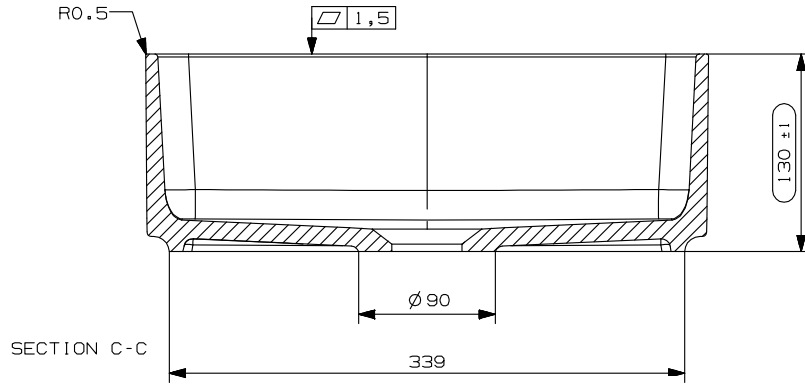

# ASHTON & BENTLEY

Notes  
Taps, accessories and assembly parts are not included and must be purchased separately.

Important  
All dimensions listed are nominal. Being cast products they are subject to a size variance of +/- 3% tolerances.

REV	DATE	DESCRIPTION	DRAWN	CHECKED
0	11/02/22	Drawing created	MF	MF

DRAWING TITLE  
Daphne Square Countertop Basin

SCALE	PAPER SIZE	DATE	DRAWN	CHECKED
1/5	A4	11/02/22	MF	MF

DRAWING No: DAS-BSN-MW REVISION: -