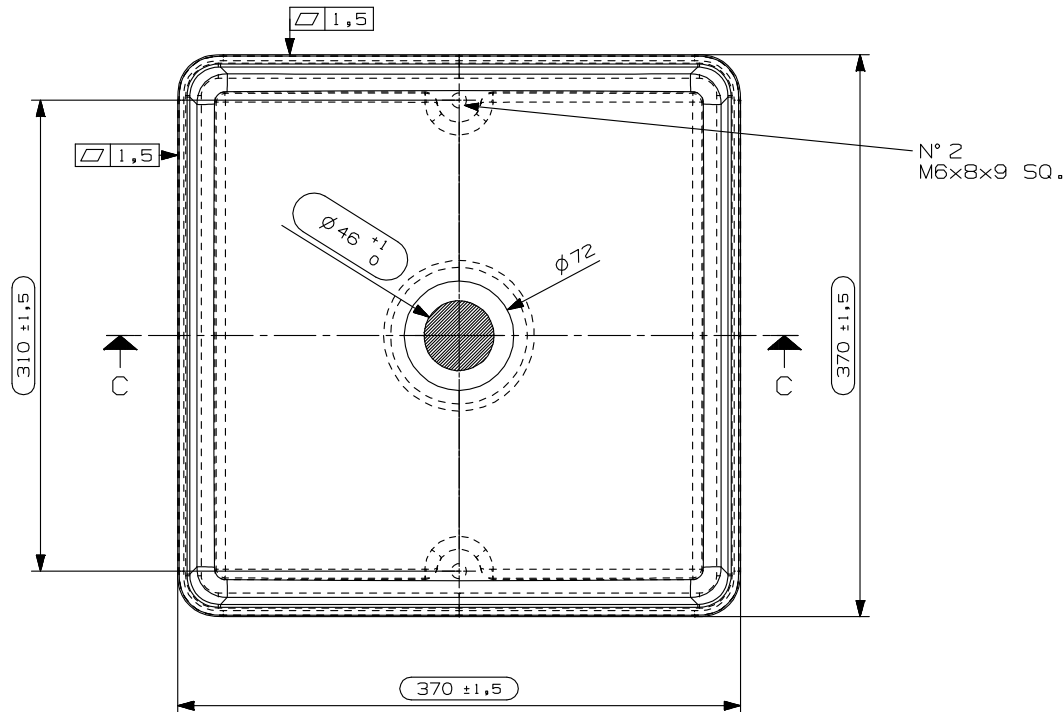

# Daphne Square Countertop Basin

# ASHTON & BENTLEY

Notes  
Taps, accessories and assembly parts are not included and must be purchased separately.

Important  
All dimensions listed are nominal. Being cast products they are subject to a size variance of +/- 3% tolerances.

REV	DATE	DESCRIPTION	DRAWN	CHECKED
0	11/02/22	Drawing created	MF	MF

DRAWING TITLE  
Daphne Square Countertop Basin

SCALE	PAPER SIZE	DATE	DRAWN	CHECKED
1/5	A4	11/02/22	MF	MF

DRAWING No: DAS-BSN-MW REVISION: -