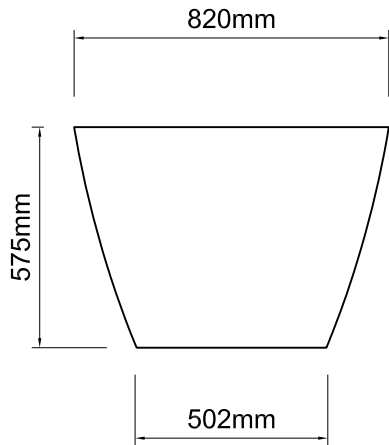

Important

All dimensions listed are nominal. Being cast products they are subject to a size variance of +/- 3% tolerances.

Bath weight 71 kilos (approx)

Dimensions
L 1590 x W 820 x H 575

REV	DATE	DESCRIPTION	DRAWN	CHECKED
0	28/01/14	Drawing created	CADS	CADS

DRAWING TITLE				
Lefka bath				
SCALE	PAPER SIZE	DATE	DRAWN	CHECKED
1:20	A4	28/01/14	CADS	CADS
DRAWING No			REVISION	
LEF-NT-01			- 0	

Inspired by nature

DR Ashton & Bentley 2008-2014