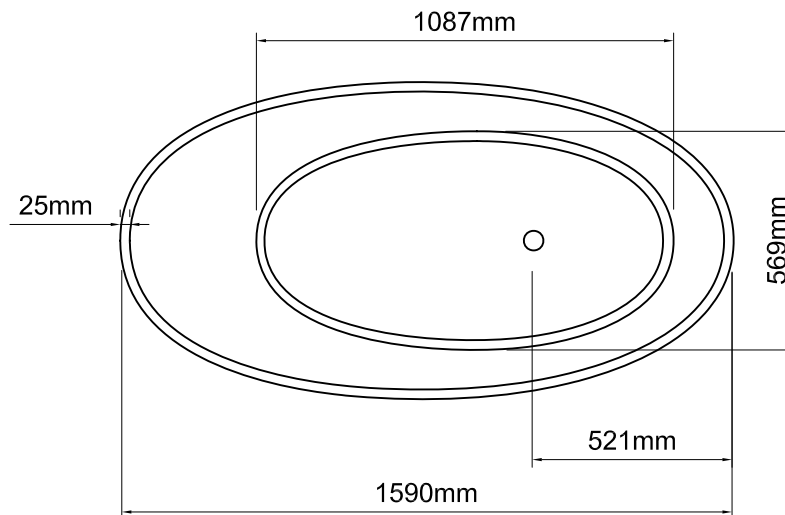

Important

All dimensions listed are nominal. Being cast products they are subject to a size variance of +/- 3% tolerances.

Bath weight 71 kilos (approx)

Dimensions
L 1590 x W 820 x H 575

REV	DATE	DESCRIPTION	DRAWN	CHECKED
0	28/01/14	Drawing created	CADS	CADS

DRAWING TITLE				
Lefka bath				
SCALE	PAPER SIZE	DATE	DRAWN	CHECKED
1:20	A4	28/01/14	CADS	CADS
DRAWING No			REVISION	
LEF-NT-01			- 0	

Inspired by nature

DR Ashton & Bentley 2008-2014