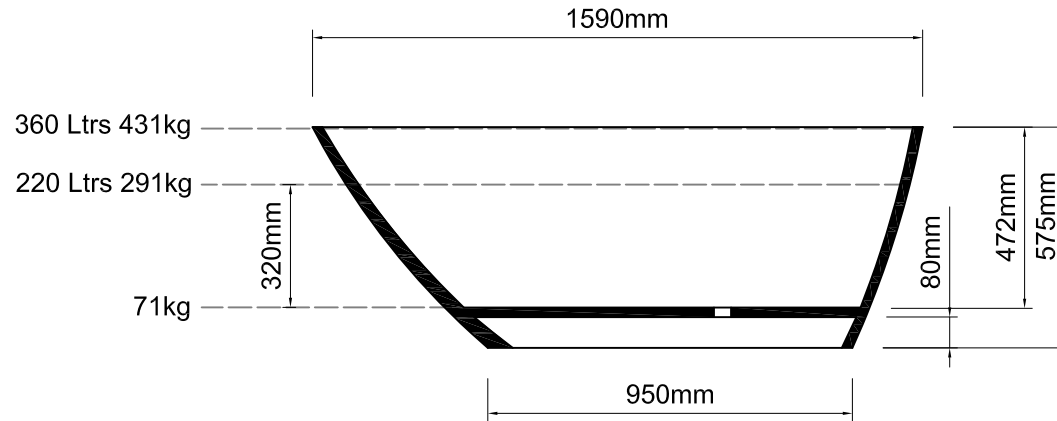

Important

All dimensions listed are nominal. Being cast products they are subject to a size variance of +/- 3% tolerances.

Bath weight 71 kilos (approx)

Dimensions
L 1590 x W 820 x H 575

REV	DATE	DESCRIPTION	DRAWN	CHECKED
0	28/01/14	Drawing created	CADS	CADS

DRAWING TITLE				
Lefka bath				
SCALE	PAPER SIZE	DATE	DRAWN	CHECKED
1:20	A4	28/01/14	CADS	CADS
DRAWING No			REVISION	
LEF-NT-01			- 0	

Inspired by nature

DR Ashton & Bentley 2008-2014