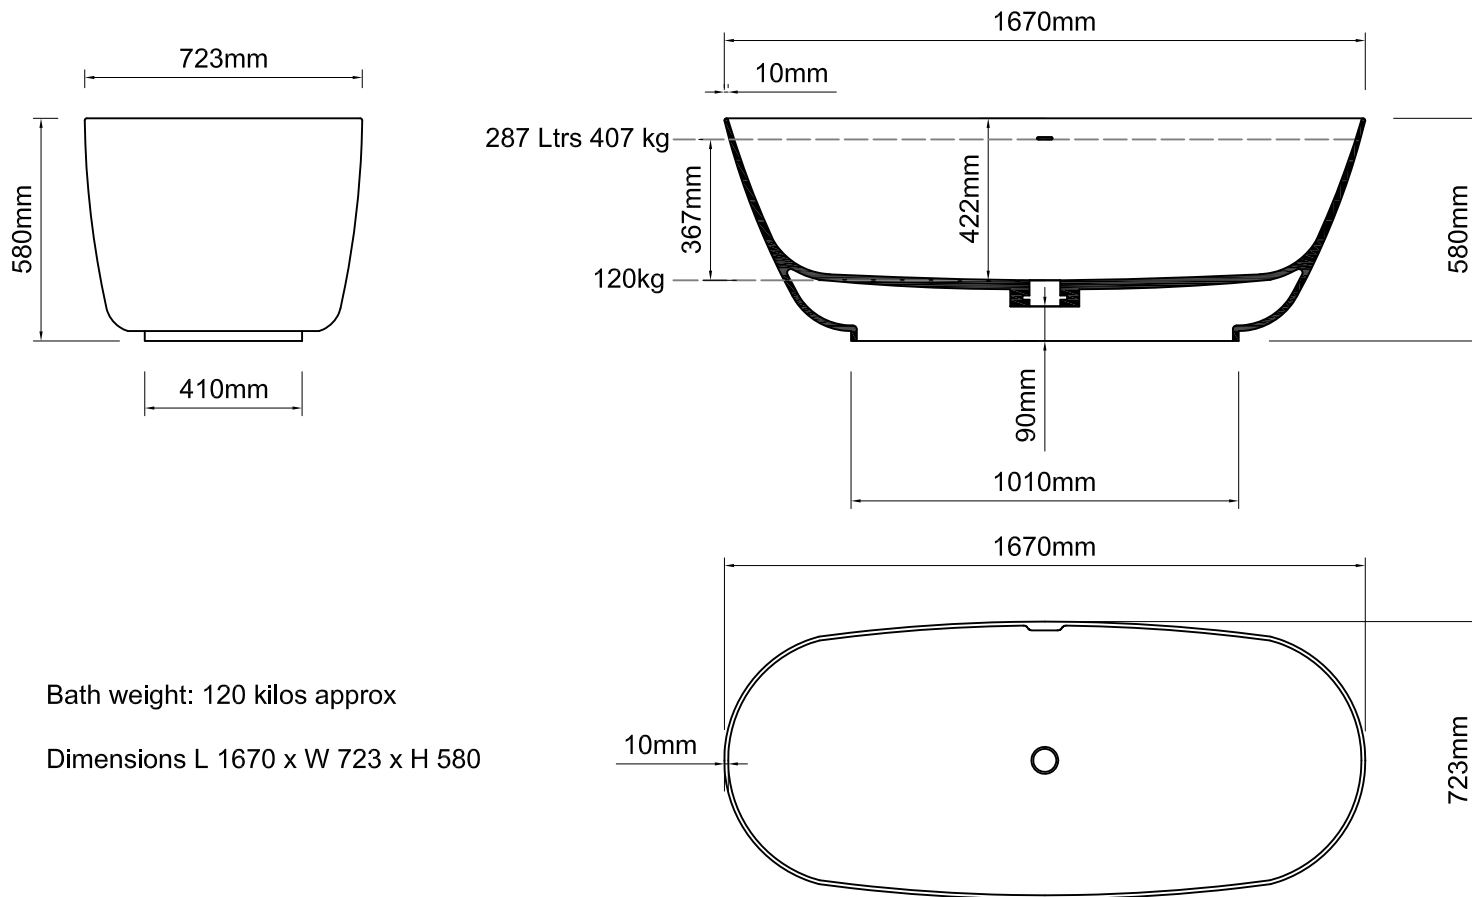

ashton & bentley

ITHICA 1670

T 01902 83 74 36
W www.ashtonandbentley.co.uk
E info@ashtonandbentley.co.uk

The Design Studio | Creative Industries Centre
Wolverhampton Science Park | WV10 9TG

Notes

Taps, accessories and assembly parts are not included and must be purchased separately.

Important

All dimensions listed are nominal.
Being cast products they are subject to a size variance of +/- 2% tolerances.

Bath weight: 120 kilos approx

Dimensions L 1670 x W 723 x H 580

DRAWING TITLE				
Ithica 1670				
SCALE	PAPER SIZE	DATE	DRAWN	CHECKED
1:20	A4	26/04/17	CADS	CADS
DRAWING No				REVISION
1690FS-01-10R				- B

Inspired by nature

DR Ashton & Bentley 2008-2014