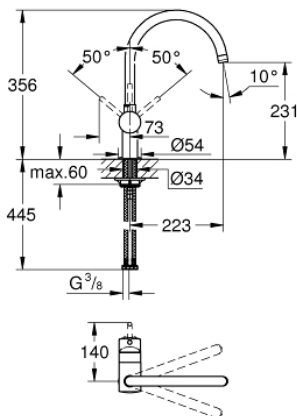

### 32 917 000 MINTA SINGLE-LEVER SINK MIXER 1/2"

#### PRODUCT DESCRIPTION

- Colour: Chrome
- C-spout
- monobloc installation
- GROHE Long-Life Shine finish
- GROHE SilkMove 46 mm ceramic cartridge
- adjustable flow rate limiter
- swivel tubular spout
- selectable swivel area : 0° / 150° / 360°
- flexible connection hoses
- with compression nut
- rapid installation system
- optional temperature limiter (46 308 000)
- colours DA and A0 available until 31 march 2023

## 32 917 000 MINTA SINGLE-LEVER SINK MIXER 1/2"

### SPARE PARTS, March 2007 – now

- 1: Lever (Spare part-nr. 46015000)
  - 2: Shield for cross handle (Spare part-nr. 46025000)
  - 3: Cartridge (Spare part-nr. 46048000)
  - 4: C-spout (Spare part-nr. 13043000)
  - 4.1: O-Ring  $\varnothing 13,5 \times \varnothing 2,75$  (Spare part-nr. 0128500M)
  - 4.2: Safety ring (Spare part-nr. 0485300M)
  - 4.3: Flow restrictor (Spare part-nr. 13928000)
  - 5: Shank mounting kit (Spare part-nr. 46249000)
  - 6: Mounting wrench (Spare part-nr. 19017000)\*
- \* Optional accessories