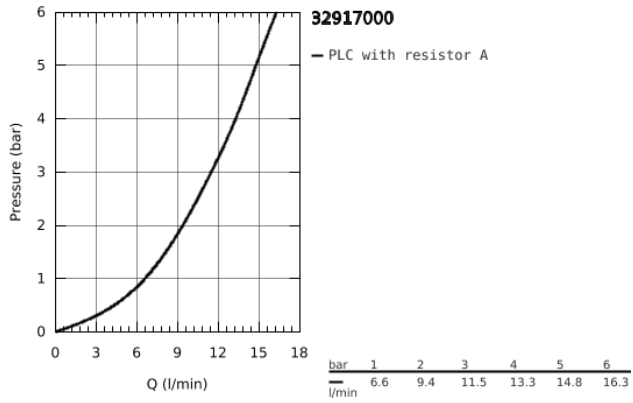

32 917 000 **MINTA SINGLE-LEVER SINK MIXER 1/2"**