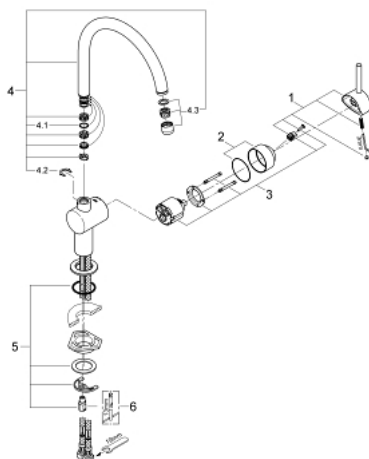

#### PRODUCT DESCRIPTION

- Colour: Chrome
- C-spout
- monobloc installation
- GROHE Long-Life Shine finish
- GROHE SilkMove 46 mm ceramic cartridge
- adjustable flow rate limiter
- swivel tubular spout
- selectable swivel area : 0° / 150° / 360°
- flexible connection hoses
- with compression nut
- rapid installation system
- optional temperature limiter (46 308 000)
- colours DA and A0 available until 31 march 2023

### SPARE PARTS, March 2007 – now

- 1: Lever (Spare part-nr. 46015000)
  - 2: Shield for cross handle (Spare part-nr. 46025000)
  - 3: Cartridge (Spare part-nr. 46048000)
  - 4: C-spout (Spare part-nr. 13043000)
  - 4.1: O-Ring  $\varnothing 13,5 \times \varnothing 2,75$  (Spare part-nr. 0128500M)
  - 4.2: Safety ring (Spare part-nr. 0485300M)
  - 4.3: Flow restrictor (Spare part-nr. 13928000)
  - 5: Shank mounting kit (Spare part-nr. 46249000)
  - 6: Mounting wrench (Spare part-nr. 19017000)\*
- \* Optional accessories