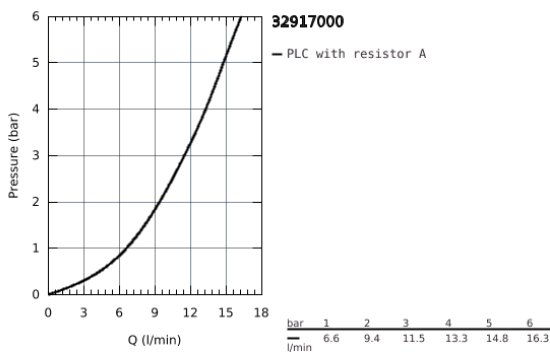

### 32 917 000 MINTA SINGLE-LEVER SINK MIXER 1/2"

#### PRODUCT DESCRIPTION

- Colour: Chrome
- C-spout
- monobloc installation
- GROHE Long-Life Shine finish
- GROHE SilkMove 46 mm ceramic cartridge
- adjustable flow rate limiter
- swivel tubular spout
- selectable swivel area : 0° / 150° / 360°
- flexible connection hoses
- with compression nut
- rapid installation system
- optional temperature limiter (46 308 000)
- colours DA and A0 available until 31 march 2023