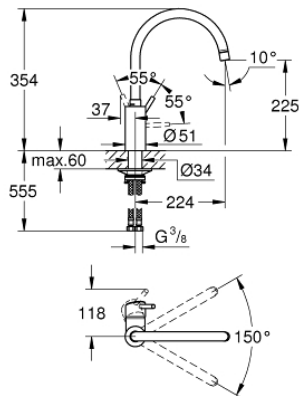

32 661 DC3 **CONCETTO SINGLE-LEVER SINK MIXER 1/2"**

PRODUCT DESCRIPTION

- Colour: supersteel
- high spout
- monobloc installation
- GROHE Long-Life Shine finish
- GROHE SilkMove 35 mm ceramic cartridge
- Lead and Nickel Free Inner Water Ways
- mousseur
- adjustable flow rate limiter
- swivel tubular spout
- selectable swivel area : 0° / 150°
- flexible connection hoses
- metal fixation set

32 661 DC3 **CONCETTO SINGLE-LEVER SINK MIXER 1/2"**

SPARE PARTS, June 2020 – now

- 1: Lever (Spare part-nr. 46754DC0)
 - 2: Flow restrictor (Spare part-nr. 48418DC0)
 - 3: Cartridge (Spare part-nr. 46374000)
 - 4: Mounting set (Spare part-nr. 48477000)
 - 5: Socket Spanner (Spare part-nr. 19332000)*
- * Optional accessories