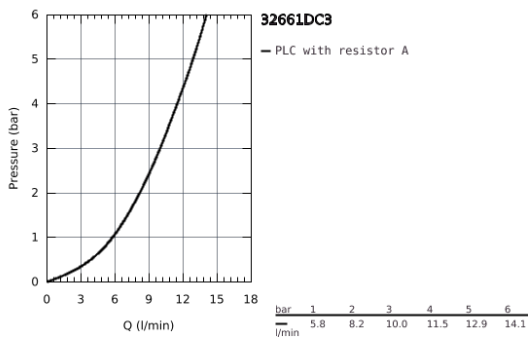

32 661 DC3 **CONCETTO SINGLE-LEVER SINK MIXER 1/2"**

PRODUCT DESCRIPTION

- Colour: supersteel
- high spout
- monobloc installation
- GROHE Long-Life Shine finish
- GROHE SilkMove 35 mm ceramic cartridge
- Lead and Nickel Free Inner Water Ways
- mousseur
- adjustable flow rate limiter
- swivel tubular spout
- selectable swivel area : 0° / 150°
- flexible connection hoses
- metal fixation set

32 661 DC3 **CONCETTO SINGLE-LEVER SINK MIXER 1/2"**

SPARE PARTS, June 2020 – now

- 1: Lever (Spare part-nr. 46754DC0)
 - 2: Flow restrictor (Spare part-nr. 48418DC0)
 - 3: Cartridge (Spare part-nr. 46374000)
 - 4: Mounting set (Spare part-nr. 48477000)
 - 5: Socket Spanner (Spare part-nr. 19332000)*
- * Optional accessories