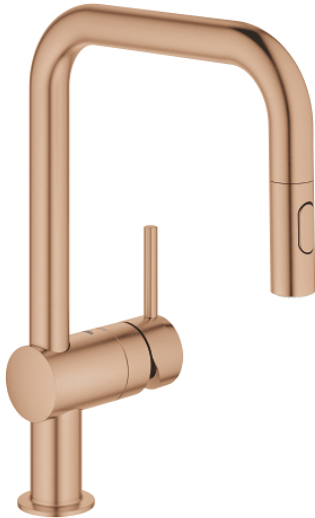

32 322 DL2 MINTA SINGLE-LEVER SINK MIXER 1/2"

PRODUCT DESCRIPTION

- Colour: brushed warm sunset
- U spout
- monobloc installation
- GROHE Long-Life Shine finish
- GROHE SilkMove 46 mm ceramic cartridge
- GROHE EasyDock guarantees easy retraction and smooth docking back to the starting position
- pull-out dual spray
- diverter: laminar spray/SpeedClean shower jet
- adjustable flow rate limiter
- swivel tubular spout
- swivel area 360°
- integrated non-return valve
- protected against backflow
- flexible connection hoses
- rapid installation system