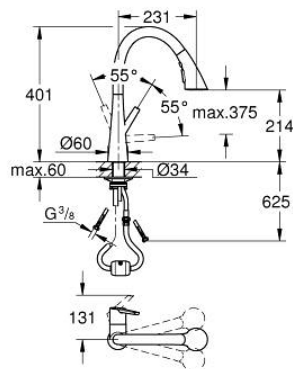

32 294 002 ZEDRA SINGLE-LEVER SINK MIXER 1/2"

PRODUCT DESCRIPTION

- Colour: Chrome
- monobloc installation
- GROHE Long-Life Shine durable sparkling sheen
- GROHE SilkMove 35 mm ceramic cartridge
- GROHE Magnetic Docking guarantees easy retraction and smooth docking of the spray head back to the starting position
- pull-out spray with 3 spray types
- diverter: laminar spray/SpeedClean shower jet/GROHE Blade spray (reduced water consumption by up to 70 % and even stronger spray performance)
- stop function - pause button to stop the water flow
- automatic return to laminar spray
- adjustable flow rate limiter
- swivel tubular spout
- swivel area 360°
- protected against backflow
- flexible connection hoses
- metal fixation set
- Lead and Nickel Free Inner Water Ways

32 294 002 ZEDRA SINGLE-LEVER SINK MIXER 1/2"

32 294 002 ZEDRA SINGLE-LEVER SINK MIXER 1/2"

SPARE PARTS, July 2017 – now

- 1: Lever (Spare part-nr. 48476000)
- 2: Screw ring (Spare part-nr. 48517000)
- 3: Cartridge (Spare part-nr. 46374000)
- 4: Hand shower (Spare part-nr. 48473000)
- 4.1: Flow straightener (Spare part-nr. 48275000)
- 4.2: Non-return valve (Spare part-nr. 08565000)
- 4.3: Strainer (Spare part-nr. 0676800M)
- 5: flow rate limiter (Spare part-nr. 48303000)
- 6: Shower hose (Spare part-nr. 48472000)
- 7: Mounting set (Spare part-nr. 48477000)
- 8: Support plate (Spare part-nr. 05334000)
- 9: Coupling piece (Spare part-nr. 46338000)