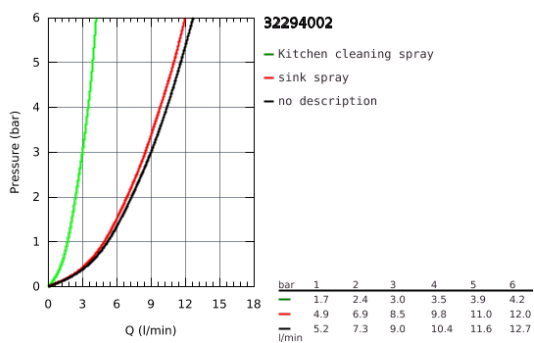

32 294 002 ZEDRA SINGLE-LEVER SINK MIXER 1/2"

PRODUCT DESCRIPTION

- Colour: Chrome
- monobloc installation
- GROHE Long-Life Shine durable sparkling sheen
- GROHE SilkMove 35 mm ceramic cartridge
- GROHE Magnetic Docking guarantees easy retraction and smooth docking of the spray head back to the starting position
- pull-out spray with 3 spray types
- diverter: laminar spray/SpeedClean shower jet/GROHE Blade spray (reduced water consumption by up to 70 % and even stronger spray performance)
- stop function - pause button to stop the water flow
- automatic return to laminar spray
- adjustable flow rate limiter
- swivel tubular spout
- swivel area 360°
- protected against backflow
- flexible connection hoses
- metal fixation set
- Lead and Nickel Free Inner Water Ways

32 294 002 ZEDRA SINGLE-LEVER SINK MIXER 1/2"

32 294 002 ZEDRA SINGLE-LEVER SINK MIXER 1/2"

SPARE PARTS, July 2017 – now

- 1: Lever (Spare part-nr. 48476000)
- 2: Screw ring (Spare part-nr. 48517000)
- 3: Cartridge (Spare part-nr. 46374000)
- 4: Hand shower (Spare part-nr. 48473000)
- 4.1: Flow straightener (Spare part-nr. 48275000)
- 4.2: Non-return valve (Spare part-nr. 08565000)
- 4.3: Strainer (Spare part-nr. 0676800M)
- 5: flow rate limiter (Spare part-nr. 48303000)
- 6: Shower hose (Spare part-nr. 48472000)
- 7: Mounting set (Spare part-nr. 48477000)
- 8: Support plate (Spare part-nr. 05334000)
- 9: Coupling piece (Spare part-nr. 46338000)