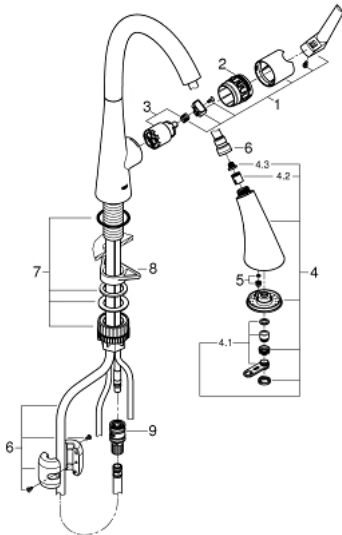

32 294 002 ZEDRA SINGLE-LEVER SINK MIXER 1/2"

PRODUCT DESCRIPTION

- Colour: Chrome
- monobloc installation
- GROHE Long-Life Shine durable sparkling sheen
- GROHE SilkMove 35 mm ceramic cartridge
- GROHE Magnetic Docking guarantees easy retraction and smooth docking of the spray head back to the starting position
- pull-out spray with 3 spray types
- diverter: laminar spray/SpeedClean shower jet/GROHE Blade spray (reduced water consumption by up to 70 % and even stronger spray performance)
- stop function - pause button to stop the water flow
- automatic return to laminar spray
- adjustable flow rate limiter
- swivel tubular spout
- swivel area 360°
- protected against backflow
- flexible connection hoses
- metal fixation set
- Lead and Nickel Free Inner Water Ways

32 294 002 ZEDRA SINGLE-LEVER SINK MIXER 1/2"

32 294 002 ZEDRA SINGLE-LEVER SINK MIXER 1/2"

SPARE PARTS, July 2017 – now

- 1: Lever (Spare part-nr. 48476000)
- 2: Screw ring (Spare part-nr. 48517000)
- 3: Cartridge (Spare part-nr. 46374000)
- 4: Hand shower (Spare part-nr. 48473000)
- 4.1: Flow straightener (Spare part-nr. 48275000)
- 4.2: Non-return valve (Spare part-nr. 08565000)
- 4.3: Strainer (Spare part-nr. 0676800M)
- 5: flow rate limiter (Spare part-nr. 48303000)
- 6: Shower hose (Spare part-nr. 48472000)
- 7: Mounting set (Spare part-nr. 48477000)
- 8: Support plate (Spare part-nr. 05334000)
- 9: Coupling piece (Spare part-nr. 46338000)