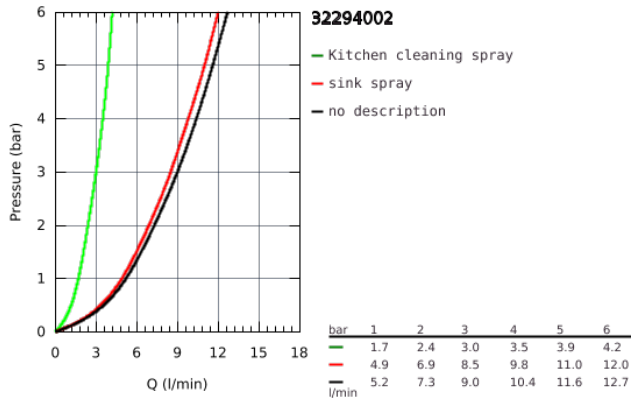

32 294 002 ZEDRA SINGLE-LEVER SINK MIXER 1/2"

PRODUCT DESCRIPTION

- Colour: Chrome
- monobloc installation
- GROHE Long-Life Shine durable sparkling sheen
- GROHE SilkMove 35 mm ceramic cartridge
- GROHE Magnetic Docking guarantees easy retraction and smooth docking of the spray head back to the starting position
- pull-out spray with 3 spray types
- diverter: laminar spray/SpeedClean shower jet/GROHE Blade spray (reduced water consumption by up to 70 % and even stronger spray performance)
- stop function - pause button to stop the water flow
- automatic return to laminar spray
- adjustable flow rate limiter
- swivel tubular spout
- swivel area 360°
- protected against backflow
- flexible connection hoses
- metal fixation set
- Lead and Nickel Free Inner Water Ways

32 294 002 ZEDRA SINGLE-LEVER SINK MIXER 1/2"

32 294 002 ZEDRA SINGLE-LEVER SINK MIXER 1/2"

SPARE PARTS, July 2017 – now

- 1: Lever (Spare part-nr. 48476000)
- 2: Screw ring (Spare part-nr. 48517000)
- 3: Cartridge (Spare part-nr. 46374000)
- 4: Hand shower (Spare part-nr. 48473000)
- 4.1: Flow straightener (Spare part-nr. 48275000)
- 4.2: Non-return valve (Spare part-nr. 08565000)
- 4.3: Strainer (Spare part-nr. 0676800M)
- 5: flow rate limiter (Spare part-nr. 48303000)
- 6: Shower hose (Spare part-nr. 48472000)
- 7: Mounting set (Spare part-nr. 48477000)
- 8: Support plate (Spare part-nr. 05334000)
- 9: Coupling piece (Spare part-nr. 46338000)