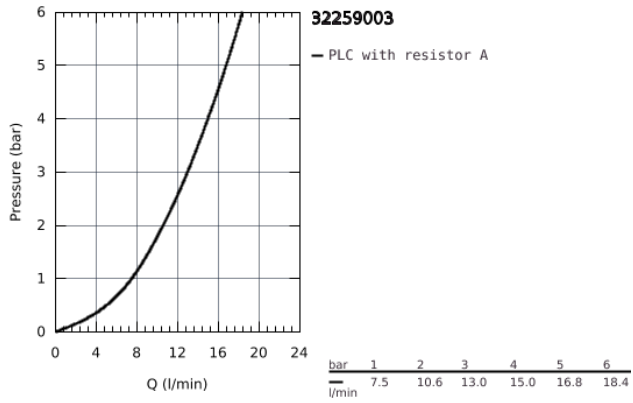

### 32 259 003 EURODISC COSMOPOLITAN SINGLE-LEVER SINK MIXER 1/2"

#### PRODUCT DESCRIPTION

- Colour: Chrome
- high spout
- monobloc installation
- GROHE Long-Life Shine durable sparkling sheen
- GROHE SilkMove 35 mm ceramic cartridge
- Lead and Nickel Free Inner Water Ways
- adjustable flow rate limiter
- swivel tubular spout
- selectable swivel area : 0° / 150°
- mousseur
- flexible connection hoses
- GROHE FastFixation installation system

32 259 003 **EURODISC COSMOPOLITAN SINGLE-LEVER SINK MIXER 1/2"**