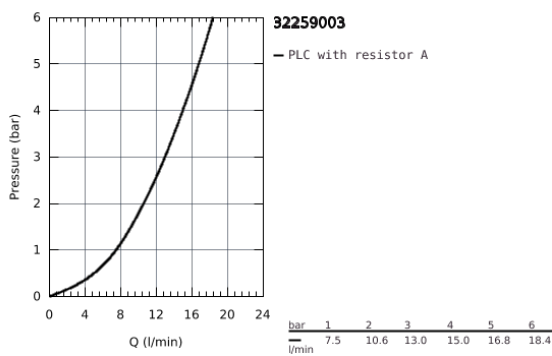

### 32 259 003 EURODISC COSMOPOLITAN SINGLE-LEVER SINK MIXER 1/2"

#### PRODUCT DESCRIPTION

- Colour: Chrome
- high spout
- monobloc installation
- GROHE Long-Life Shine durable sparkling sheen
- GROHE SilkMove 35 mm ceramic cartridge
- Lead and Nickel Free Inner Water Ways
- adjustable flow rate limiter
- swivel tubular spout
- selectable swivel area : 0° / 150°
- mousseur
- flexible connection hoses
- GROHE FastFixation installation system

32 259 003 **EURODISC COSMOPOLITAN SINGLE-LEVER SINK MIXER 1/2"**