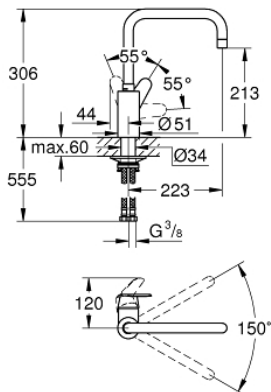

### 32 259 003 EURODISC COSMOPOLITAN SINGLE-LEVER SINK MIXER 1/2"

#### PRODUCT DESCRIPTION

- Colour: Chrome
- high spout
- monobloc installation
- GROHE Long-Life Shine durable sparkling sheen
- GROHE SilkMove 35 mm ceramic cartridge
- Lead and Nickel Free Inner Water Ways
- adjustable flow rate limiter
- swivel tubular spout
- selectable swivel area : 0° / 150°
- mousseur
- flexible connection hoses
- GROHE FastFixation installation system

32 259 003 **EURODISC COSMOPOLITAN SINGLE-LEVER SINK MIXER 1/2"**

### SPARE PARTS, April 2020 – now

- 1: Lever (Spare part-nr. 46741000)
  - 2: Flow restrictor (Spare part-nr. 48418000)
  - 3: Cartridge (Spare part-nr. 46374000)
  - 4: Mounting set (Spare part-nr. 48477000)
  - 5: Socket Spanner (Spare part-nr. 19332000)\*
- \* Optional accessories