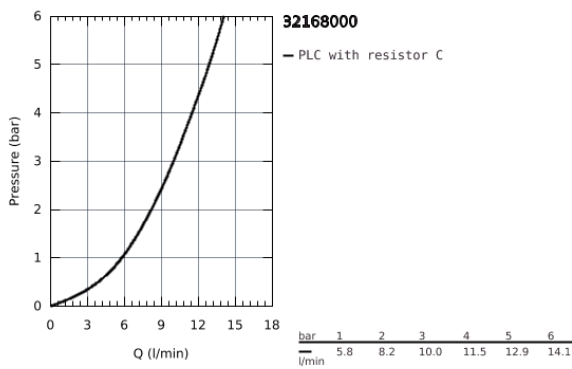

### 32 168 000 MINTA SINGLE-LEVER SINK MIXER 1/2"

#### PRODUCT DESCRIPTION

- Colour: Chrome
- monobloc installation
- GROHE Long-Life Shine finish
- GROHE SilkMove 46 mm ceramic cartridge
- pull out mousseur spout
- adjustable flow rate limiter
- swivel tubular spout
- integrated non-return valve
- protected against backflow
- flexible connection hoses
- rapid installation system