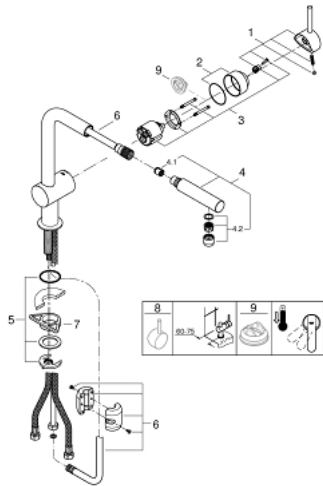

### 32 168 000 MINTA SINGLE-LEVER SINK MIXER 1/2"

#### PRODUCT DESCRIPTION

- Colour: Chrome
- monobloc installation
- GROHE Long-Life Shine finish
- GROHE SilkMove 46 mm ceramic cartridge
- pull out mousseur spout
- adjustable flow rate limiter
- swivel tubular spout
- integrated non-return valve
- protected against backflow
- flexible connection hoses
- rapid installation system

## 32 168 000 MINTA SINGLE-LEVER SINK MIXER 1/2"

### SPARE PARTS, November 2019 – now

- 1: Lever (Spare part-nr. 46015000)
  - 2: Shield for cross handle (Spare part-nr. 46025000)
  - 3: Cartridge (Spare part-nr. 46048000)
  - 4: Hand shower (Spare part-nr. 46858000)
  - 4.1: Non-return valve (Spare part-nr. 08565000)
  - 4.2: Flow restrictor (Spare part-nr. 13967000)
  - 5: Shank mounting kit (Spare part-nr. 46345000)
  - 6: Shower hose (Spare part-nr. 48293000)
  - 7: Support plate (Spare part-nr. 05334000)
  - 8: Lever (Spare part-nr. 40684000)\*
  - 9: Temperature limiter (Spare part-nr. 46375000)\*
- \* Optional accessories