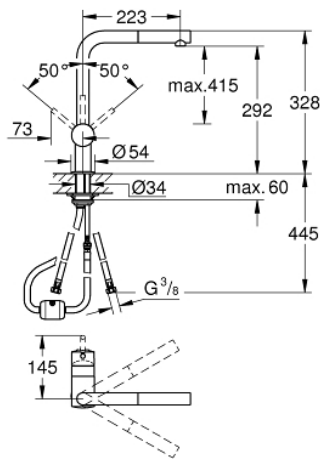

### 32 168 000 MINTA SINGLE-LEVER SINK MIXER 1/2"

#### PRODUCT DESCRIPTION

- Colour: Chrome
- monobloc installation
- GROHE Long-Life Shine finish
- GROHE SilkMove 46 mm ceramic cartridge
- pull out mousseur spout
- adjustable flow rate limiter
- swivel tubular spout
- integrated non-return valve
- protected against backflow
- flexible connection hoses
- rapid installation system

## 32 168 000 MINTA SINGLE-LEVER SINK MIXER 1/2"

### SPARE PARTS, November 2019 – now

- 1: Lever (Spare part-nr. 46015000)
  - 2: Shield for cross handle (Spare part-nr. 46025000)
  - 3: Cartridge (Spare part-nr. 46048000)
  - 4: Hand shower (Spare part-nr. 46858000)
  - 4.1: Non-return valve (Spare part-nr. 08565000)
  - 4.2: Flow restrictor (Spare part-nr. 13967000)
  - 5: Shank mounting kit (Spare part-nr. 46345000)
  - 6: Shower hose (Spare part-nr. 48293000)
  - 7: Support plate (Spare part-nr. 05334000)
  - 8: Lever (Spare part-nr. 40684000)\*
  - 9: Temperature limiter (Spare part-nr. 46375000)\*
- \* Optional accessories