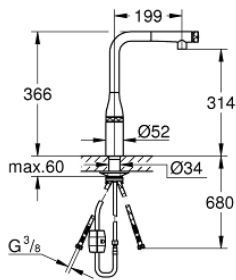

31 615 GL0 ESSENCE SMARTCONTROL SINK MIXER WITH SMARTCONTROL

PRODUCT DESCRIPTION

- Colour: cool sunrise
- monobloc installation
- GROHE Long-Life Shine finish
- pull-out spray with laminar
- metal spray
- GROHE Magnetic Docking guarantees easy retraction and smooth docking of the spray head back to the starting position
- GROHE SmartControl push for ON-OFF, turn for volume adjustment from water saving eco mode to Full Flow
- temperature adjustment by turning of mixing valve on body
- swivel tubular spout
- swivel area 140°
- protected against backflow
- flexible connection hoses
- metal fixation set
- Lead and Nickel Free Inner Water Ways

31 615 GL0 ESSENCE SMARTCONTROL SINK MIXER WITH SMARTCONTROL

SPARE PARTS, July 2018 – September 2020

- 1: Hand shower (Spare part-nr. 48487GL0)
- 1.1: Strainer (Spare part-nr. 0676800M)
- 1.2: Non-return valve (Spare part-nr. 08565000)
- 1.3: Flow control set (Spare part-nr. 48470000)
- 2: Shower hose (Spare part-nr. 48488000)
- 3: Mounting set (Spare part-nr. 48477000)
- 4: Support plate (Spare part-nr. 05334000)
- 5: Non-return valve (Spare part-nr. 45881000)
- 6: Strainer (Spare part-nr. 0676800M)