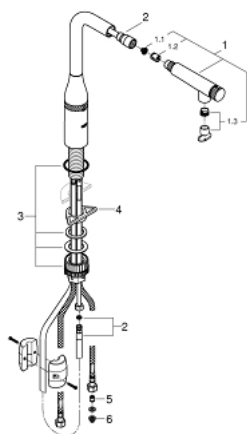

31 615 GL0 ESSENCE SMARTCONTROL SINK MIXER WITH SMARTCONTROL

PRODUCT DESCRIPTION

- Colour: cool sunrise
- monobloc installation
- GROHE Long-Life Shine finish
- pull-out spray with laminar
- metal spray
- GROHE Magnetic Docking guarantees easy retraction and smooth docking of the spray head back to the starting position
- GROHE SmartControl push for ON-OFF, turn for volume adjustment from water saving eco mode to Full Flow
- temperature adjustment by turning of mixing valve on body
- swivel tubular spout
- swivel area 140°
- protected against backflow
- flexible connection hoses
- metal fixation set
- Lead and Nickel Free Inner Water Ways

31 615 GL0 ESSENCE SMARTCONTROL SINK MIXER WITH SMARTCONTROL

SPARE PARTS, July 2018 – September 2020

- 1: Hand shower (Spare part-nr. 48487GL0)
- 1.1: Strainer (Spare part-nr. 0676800M)
- 1.2: Non-return valve (Spare part-nr. 08565000)
- 1.3: Flow control set (Spare part-nr. 48470000)
- 2: Shower hose (Spare part-nr. 48488000)
- 3: Mounting set (Spare part-nr. 48477000)
- 4: Support plate (Spare part-nr. 05334000)
- 5: Non-return valve (Spare part-nr. 45881000)
- 6: Strainer (Spare part-nr. 0676800M)