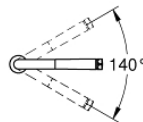

31 615 GL0 ESSENCE SMARTCONTROL SINK MIXER WITH SMARTCONTROL

PRODUCT DESCRIPTION

- Colour: cool sunrise
- monobloc installation
- GROHE Long-Life Shine finish
- pull-out spray with laminar
- metal spray
- GROHE Magnetic Docking guarantees easy retraction and smooth docking of the spray head back to the starting position
- GROHE SmartControl push for ON-OFF, turn for volume adjustment from water saving eco mode to Full Flow
- temperature adjustment by turning of mixing valve on body
- swivel tubular spout
- swivel area 140°
- protected against backflow
- flexible connection hoses
- metal fixation set
- Lead and Nickel Free Inner Water Ways

31 615 GL0 ESSENCE SMARTCONTROL SINK MIXER WITH SMARTCONTROL

SPARE PARTS, July 2018 – September 2020

- 1: Hand shower (Spare part-nr. 48487GL0)
- 1.1: Strainer (Spare part-nr. 0676800M)
- 1.2: Non-return valve (Spare part-nr. 08565000)
- 1.3: Flow control set (Spare part-nr. 48470000)
- 2: Shower hose (Spare part-nr. 48488000)
- 3: Mounting set (Spare part-nr. 48477000)
- 4: Support plate (Spare part-nr. 05334000)
- 5: Non-return valve (Spare part-nr. 45881000)
- 6: Strainer (Spare part-nr. 0676800M)