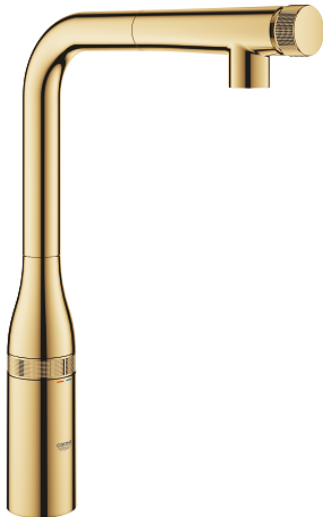

31 615 GL0 ESSENCE SMARTCONTROL SINK MIXER WITH SMARTCONTROL

PRODUCT DESCRIPTION

- Colour: cool sunrise
- monobloc installation
- GROHE Long-Life Shine finish
- pull-out spray with laminar
- metal spray
- GROHE Magnetic Docking guarantees easy retraction and smooth docking of the spray head back to the starting position
- GROHE SmartControl push for ON-OFF, turn for volume adjustment from water saving eco mode to Full Flow
- temperature adjustment by turning of mixing valve on body
- swivel tubular spout
- swivel area 140°
- protected against backflow
- flexible connection hoses
- metal fixation set
- Lead and Nickel Free Inner Water Ways

31 615 GL0 ESSENCE SMARTCONTROL SINK MIXER WITH SMARTCONTROL

SPARE PARTS, July 2018 – September 2020

- 1: Hand shower (Spare part-nr. 48487GL0)
- 1.1: Strainer (Spare part-nr. 0676800M)
- 1.2: Non-return valve (Spare part-nr. 08565000)
- 1.3: Flow control set (Spare part-nr. 48470000)
- 2: Shower hose (Spare part-nr. 48488000)
- 3: Mounting set (Spare part-nr. 48477000)
- 4: Support plate (Spare part-nr. 05334000)
- 5: Non-return valve (Spare part-nr. 45881000)
- 6: Strainer (Spare part-nr. 0676800M)