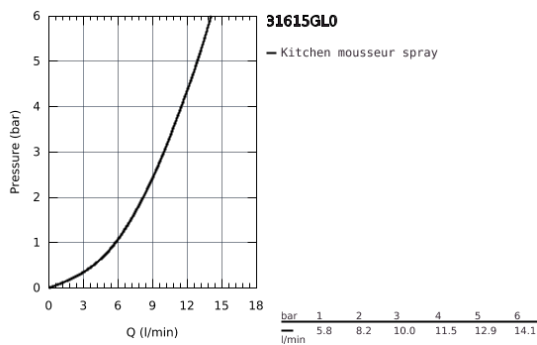

31 615 GL0 ESSENCE SMARTCONTROL SINK MIXER WITH SMARTCONTROL

PRODUCT DESCRIPTION

- Colour: cool sunrise
- monobloc installation
- GROHE Long-Life Shine finish
- pull-out spray with laminar
- metal spray
- GROHE Magnetic Docking guarantees easy retraction and smooth docking of the spray head back to the starting position
- GROHE SmartControl push for ON-OFF, turn for volume adjustment from water saving eco mode to Full Flow
- temperature adjustment by turning of mixing valve on body
- swivel tubular spout
- swivel area 140°
- protected against backflow
- flexible connection hoses
- metal fixation set
- Lead and Nickel Free Inner Water Ways

31 615 GL0 ESSENCE SMARTCONTROL SINK MIXER WITH SMARTCONTROL

SPARE PARTS, July 2018 – September 2020

- 1: Hand shower (Spare part-nr. 48487GL0)
- 1.1: Strainer (Spare part-nr. 0676800M)
- 1.2: Non-return valve (Spare part-nr. 08565000)
- 1.3: Flow control set (Spare part-nr. 48470000)
- 2: Shower hose (Spare part-nr. 48488000)
- 3: Mounting set (Spare part-nr. 48477000)
- 4: Support plate (Spare part-nr. 05334000)
- 5: Non-return valve (Spare part-nr. 45881000)
- 6: Strainer (Spare part-nr. 0676800M)