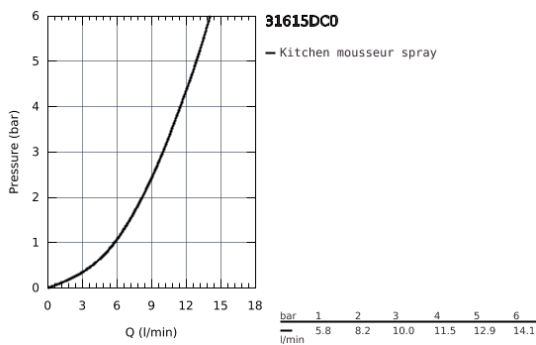

## 31 615 DC0 ESSENCE SMARTCONTROL SINK MIXER WITH SMARTCONTROL

### PRODUCT DESCRIPTION

- Colour: supersteel
- monobloc installation
- GROHE Long-Life Shine finish
- pull-out spray with laminar
- metal spray
- GROHE Magnetic Docking guarantees easy retraction and smooth docking of the spray head back to the starting position
- GROHE SmartControl push for ON-OFF, turn for volume adjustment from water saving eco mode to Full Flow
- temperature adjustment by turning of mixing valve on body
- swivel tubular spout
- swivel area 140°
- protected against backflow
- flexible connection hoses
- metal fixation set
- Lead and Nickel Free Inner Water Ways