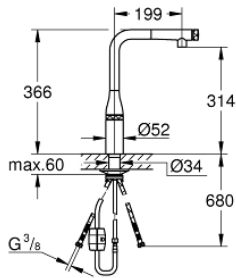

## 31 615 DC0 ESSENCE SMARTCONTROL SINK MIXER WITH SMARTCONTROL

### PRODUCT DESCRIPTION

- Colour: supersteel
- monobloc installation
- GROHE Long-Life Shine finish
- pull-out spray with laminar
- metal spray
- GROHE Magnetic Docking guarantees easy retraction and smooth docking of the spray head back to the starting position
- GROHE SmartControl push for ON-OFF, turn for volume adjustment from water saving eco mode to Full Flow
- temperature adjustment by turning of mixing valve on body
- swivel tubular spout
- swivel area 140°
- protected against backflow
- flexible connection hoses
- metal fixation set
- Lead and Nickel Free Inner Water Ways

## 31 615 DC0 ESSENCE SMARTCONTROL SINK MIXER WITH SMARTCONTROL

**SPARE PARTS**, July 2018 – September 2020

- 1: Hand shower (Spare part-nr. 48487DC0)
- 1.1: Strainer (Spare part-nr. 0676800M)
- 1.2: Non-return valve (Spare part-nr. 08565000)
- 1.3: Flow control set (Spare part-nr. 48470000)
- 2: Shower hose (Spare part-nr. 48488000)
- 3: Mounting set (Spare part-nr. 48477000)
- 4: Support plate (Spare part-nr. 05334000)
- 5: Non-return valve (Spare part-nr. 45881000)
- 6: Strainer (Spare part-nr. 0676800M)