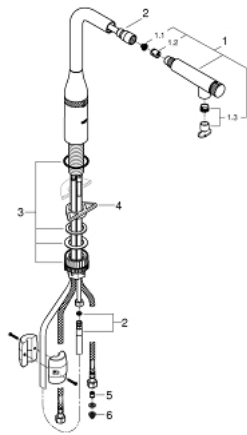

## 31 615 AL0 ESSENCE SMARTCONTROL SINK MIXER WITH SMARTCONTROL

### PRODUCT DESCRIPTION

- Colour: Brushed Hard Graphite
- monobloc installation
- GROHE Long-Life Shine finish
- pull-out spray with laminar
- metal spray
- GROHE Magnetic Docking guarantees easy retraction and smooth docking of the spray head back to the starting position
- GROHE SmartControl push for ON-OFF, turn for volume adjustment from water saving eco mode to Full Flow
- temperature adjustment by turning of mixing valve on body
- swivel tubular spout
- swivel area 140°
- protected against backflow
- flexible connection hoses
- metal fixation set
- Lead and Nickel Free Inner Water Ways

### SPARE PARTS, July 2018 – September 2020

- 1: Hand shower (Spare part-nr. 48487AL0)
- 1.1: Strainer (Spare part-nr. 0676800M)
- 1.2: Non-return valve (Spare part-nr. 08565000)
- 1.3: Flow control set (Spare part-nr. 48470000)
- 2: Shower hose (Spare part-nr. 48488000)
- 3: Mounting set (Spare part-nr. 48477000)
- 4: Support plate (Spare part-nr. 05334000)
- 5: Non-return valve (Spare part-nr. 45881000)
- 6: Strainer (Spare part-nr. 0676800M)