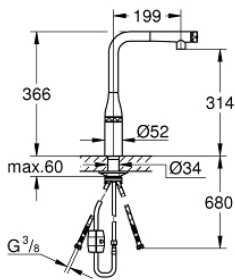

## 31 615 AL0 ESSENCE SMARTCONTROL SINK MIXER WITH SMARTCONTROL

### PRODUCT DESCRIPTION

- Colour: Brushed Hard Graphite
- monobloc installation
- GROHE Long-Life Shine finish
- pull-out spray with laminar
- metal spray
- GROHE Magnetic Docking guarantees easy retraction and smooth docking of the spray head back to the starting position
- GROHE SmartControl push for ON-OFF, turn for volume adjustment from water saving eco mode to Full Flow
- temperature adjustment by turning of mixing valve on body
- swivel tubular spout
- swivel area 140°
- protected against backflow
- flexible connection hoses
- metal fixation set
- Lead and Nickel Free Inner Water Ways

### SPARE PARTS, July 2018 – September 2020

- 1: Hand shower (Spare part-nr. 48487AL0)
- 1.1: Strainer (Spare part-nr. 0676800M)
- 1.2: Non-return valve (Spare part-nr. 08565000)
- 1.3: Flow control set (Spare part-nr. 48470000)
- 2: Shower hose (Spare part-nr. 48488000)
- 3: Mounting set (Spare part-nr. 48477000)
- 4: Support plate (Spare part-nr. 05334000)
- 5: Non-return valve (Spare part-nr. 45881000)
- 6: Strainer (Spare part-nr. 0676800M)