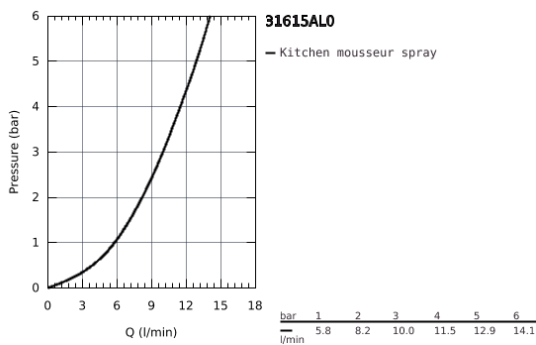

## 31 615 AL0 ESSENCE SMARTCONTROL SINK MIXER WITH SMARTCONTROL

### PRODUCT DESCRIPTION

- Colour: Brushed Hard Graphite
- monobloc installation
- GROHE Long-Life Shine finish
- pull-out spray with laminar
- metal spray
- GROHE Magnetic Docking guarantees easy retraction and smooth docking of the spray head back to the starting position
- GROHE SmartControl push for ON-OFF, turn for volume adjustment from water saving eco mode to Full Flow
- temperature adjustment by turning of mixing valve on body
- swivel tubular spout
- swivel area 140°
- protected against backflow
- flexible connection hoses
- metal fixation set
- Lead and Nickel Free Inner Water Ways