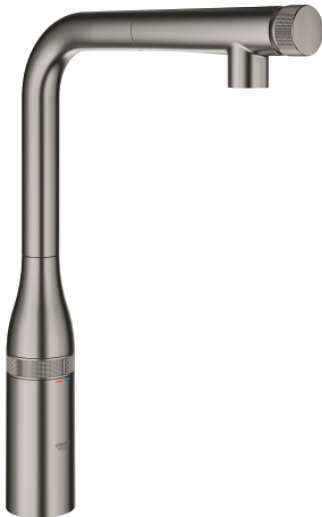

## 31 615 AL0 ESSENCE SMARTCONTROL SINK MIXER WITH SMARTCONTROL

### PRODUCT DESCRIPTION

- Colour: Brushed Hard Graphite
- monobloc installation
- GROHE Long-Life Shine finish
- pull-out spray with laminar
- metal spray
- GROHE Magnetic Docking guarantees easy retraction and smooth docking of the spray head back to the starting position
- GROHE SmartControl push for ON-OFF, turn for volume adjustment from water saving eco mode to Full Flow
- temperature adjustment by turning of mixing valve on body
- swivel tubular spout
- swivel area 140°
- protected against backflow
- flexible connection hoses
- metal fixation set
- Lead and Nickel Free Inner Water Ways