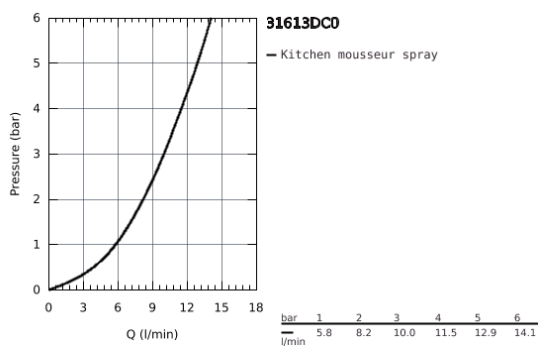

31 613 DC0 MINTA SMARTCONTROL SINK MIXER WITH SMARTCONTROL

PRODUCT DESCRIPTION

- Colour: supersteel
- monobloc installation
- GROHE Long-Life Shine finish
- pull-out spray with laminar
- metal spray
- GROHE Magnetic Docking guarantees easy retraction and smooth docking of the spray head back to the starting position
- GROHE SmartControl push for ON-OFF, turn for volume adjustment from water saving eco mode to Full Flow
- temperature adjustment by turning of mixing valve on body
- swivel tubular spout
- swivel area 140°
- protected against backflow
- flexible connection hoses
- metal fixation set
- Lead and Nickel Free Inner Water Ways

31 613 DC0 MINTA SMARTCONTROL SINK MIXER WITH SMARTCONTROL

SPARE PARTS, July 2018 – October 2020

- 1: Hand shower (Spare part-nr. 48487DC0)
- 1.1: Strainer (Spare part-nr. 0676800M)
- 1.2: Non-return valve (Spare part-nr. 08565000)
- 1.3: Flow control set (Spare part-nr. 48470000)
- 2: Shower hose (Spare part-nr. 48488000)
- 3: Mounting set (Spare part-nr. 48477000)
- 4: Support plate (Spare part-nr. 05334000)
- 5: Non-return valve (Spare part-nr. 45881000)
- 6: Strainer (Spare part-nr. 0676800M)