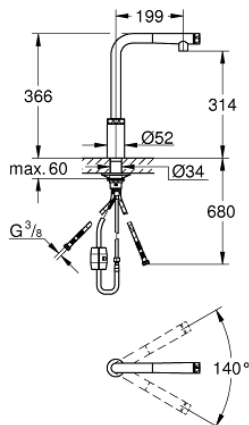

31 613 DC0 MINTA SMARTCONTROL SINK MIXER WITH SMARTCONTROL

PRODUCT DESCRIPTION

- Colour: supersteel
- monobloc installation
- GROHE Long-Life Shine finish
- pull-out spray with laminar
- metal spray
- GROHE Magnetic Docking guarantees easy retraction and smooth docking of the spray head back to the starting position
- GROHE SmartControl push for ON-OFF, turn for volume adjustment from water saving eco mode to Full Flow
- temperature adjustment by turning of mixing valve on body
- swivel tubular spout
- swivel area 140°
- protected against backflow
- flexible connection hoses
- metal fixation set
- Lead and Nickel Free Inner Water Ways

31 613 DC0 MINTA SMARTCONTROL SINK MIXER WITH SMARTCONTROL

SPARE PARTS, July 2018 – October 2020

- 1: Hand shower (Spare part-nr. 48487DC0)
- 1.1: Strainer (Spare part-nr. 0676800M)
- 1.2: Non-return valve (Spare part-nr. 08565000)
- 1.3: Flow control set (Spare part-nr. 48470000)
- 2: Shower hose (Spare part-nr. 48488000)
- 3: Mounting set (Spare part-nr. 48477000)
- 4: Support plate (Spare part-nr. 05334000)
- 5: Non-return valve (Spare part-nr. 45881000)
- 6: Strainer (Spare part-nr. 0676800M)