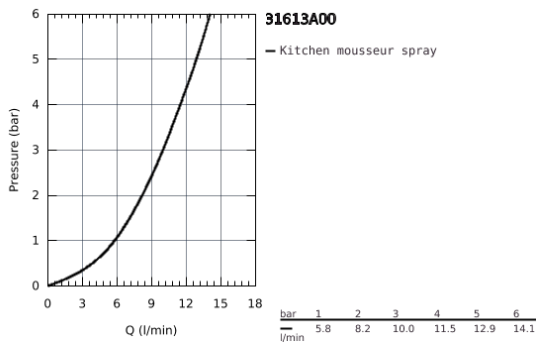

31 613 A00 MINTA SMARTCONTROL SINK MIXER WITH SMARTCONTROL

PRODUCT DESCRIPTION

- Colour: hard graphite
- monobloc installation
- GROHE Long-Life Shine finish
- pull-out spray with laminar
- metal spray
- GROHE Magnetic Docking guarantees easy retraction and smooth docking of the spray head back to the starting position
- GROHE SmartControl push for ON-OFF, turn for volume adjustment from water saving eco mode to Full Flow
- temperature adjustment by turning of mixing valve on body
- swivel tubular spout
- swivel area 140°
- protected against backflow
- flexible connection hoses
- metal fixation set
- Lead and Nickel Free Inner Water Ways

31 613 A00 MINTA SMARTCONTROL SINK MIXER WITH SMARTCONTROL

SPARE PARTS, July 2018 – October 2020

- 1: Hand shower (Spare part-nr. 48487A00)
- 1.1: Strainer (Spare part-nr. 0676800M)
- 1.2: Non-return valve (Spare part-nr. 08565000)
- 1.3: Flow control set (Spare part-nr. 48470000)
- 2: Shower hose (Spare part-nr. 48488000)
- 3: Mounting set (Spare part-nr. 48477000)
- 4: Support plate (Spare part-nr. 05334000)
- 5: Non-return valve (Spare part-nr. 45881000)
- 6: Strainer (Spare part-nr. 0676800M)