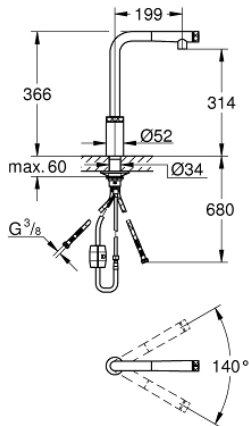

31 613 A00 MINTA SMARTCONTROL SINK MIXER WITH SMARTCONTROL

PRODUCT DESCRIPTION

- Colour: hard graphite
- monobloc installation
- GROHE Long-Life Shine finish
- pull-out spray with laminar
- metal spray
- GROHE Magnetic Docking guarantees easy retraction and smooth docking of the spray head back to the starting position
- GROHE SmartControl push for ON-OFF, turn for volume adjustment from water saving eco mode to Full Flow
- temperature adjustment by turning of mixing valve on body
- swivel tubular spout
- swivel area 140°
- protected against backflow
- flexible connection hoses
- metal fixation set
- Lead and Nickel Free Inner Water Ways

31 613 A00 MINTA SMARTCONTROL SINK MIXER WITH SMARTCONTROL

SPARE PARTS, July 2018 – October 2020

- 1: Hand shower (Spare part-nr. 48487A00)
- 1.1: Strainer (Spare part-nr. 0676800M)
- 1.2: Non-return valve (Spare part-nr. 08565000)
- 1.3: Flow control set (Spare part-nr. 48470000)
- 2: Shower hose (Spare part-nr. 48488000)
- 3: Mounting set (Spare part-nr. 48477000)
- 4: Support plate (Spare part-nr. 05334000)
- 5: Non-return valve (Spare part-nr. 45881000)
- 6: Strainer (Spare part-nr. 0676800M)