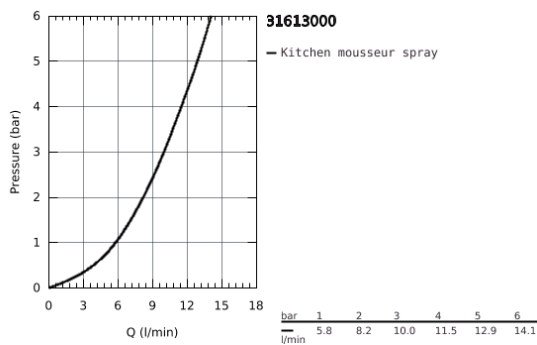

## 31 613 000 MINTA SMARTCONTROL SINK MIXER WITH SMARTCONTROL

### PRODUCT DESCRIPTION

- Colour: Chrome
  - monobloc installation
  - GROHE Long-Life Shine durable sparkling sheen
  - pull-out spray with laminar
  - metal spray
  - GROHE Magnetic Docking guarantees easy retraction and smooth docking of the spray head back to the starting position
  - GROHE SmartControl push for ON-OFF, turn for volume adjustment from water saving eco mode to Full Flow
  - temperature adjustment by turning of mixing valve on body
  - swivel tubular spout
  - swivel area 140°
  - protected against backflow
- 
- flexible connection hoses
  - metal fixation set
  - Lead and Nickel Free Inner Water Ways