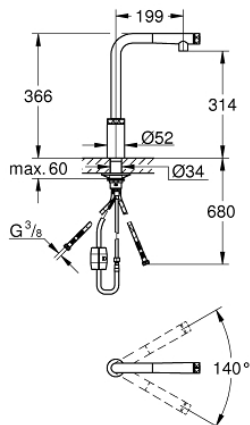

### PRODUCT DESCRIPTION

- Colour: Chrome
  - monobloc installation
  - GROHE Long-Life Shine durable sparkling sheen
  - pull-out spray with laminar
  - metal spray
  - GROHE Magnetic Docking guarantees easy retraction and smooth docking of the spray head back to the starting position
  - GROHE SmartControl push for ON-OFF, turn for volume adjustment from water saving eco mode to Full Flow
  - temperature adjustment by turning of mixing valve on body
  - swivel tubular spout
  - swivel area 140°
  - protected against backflow
- 
- flexible connection hoses
  - metal fixation set
  - Lead and Nickel Free Inner Water Ways

### SPARE PARTS, July 2018 – October 2020

- 1: Hand shower (Spare part-nr. 48487000)
- 1.1: Strainer (Spare part-nr. 0676800M)
- 1.2: Non-return valve (Spare part-nr. 08565000)
- 1.3: Flow control set (Spare part-nr. 48470000)
- 2: Shower hose (Spare part-nr. 48488000)
- 3: Mounting set (Spare part-nr. 48477000)
- 4: Support plate (Spare part-nr. 05334000)
- 5: Non-return valve (Spare part-nr. 45881000)
- 6: Strainer (Spare part-nr. 0676800M)