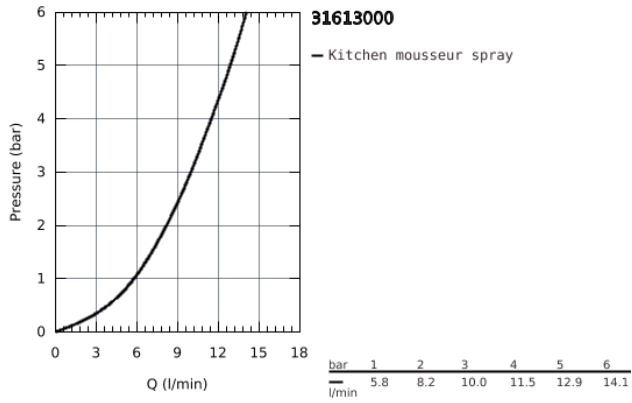

31 613 000 MINTA SMARTCONTROL SINK MIXER WITH SMARTCONTROL