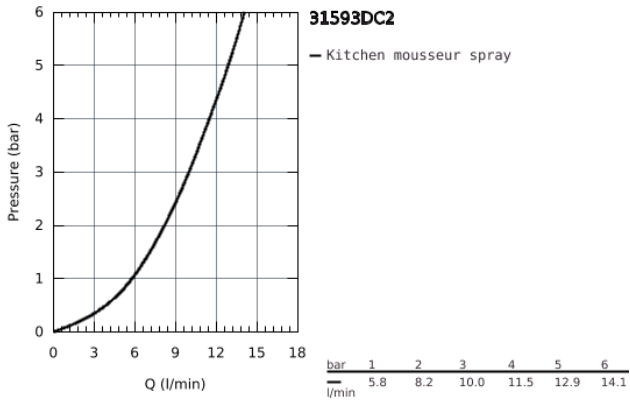

31 593 DC2 ZEDRA SMARTCONTROL SINK MIXER WITH SMARTCONTROL

PRODUCT DESCRIPTION

- Colour: supersteel
- monobloc installation
- GROHE Long-Life Shine finish
- pull-out spray with laminar
- metal spray
- GROHE Magnetic Docking guarantees easy retraction and smooth docking of the spray head back to the starting position
- GROHE SmartControl push for ON-OFF, turn for volume adjustment from water saving eco mode to Full Flow
- temperature adjustment by turning of mixing valve on body
- swivel tubular spout
- swivel area 140°
- protected against backflow
- flexible connection hoses
- metal fixation set
- Lead and Nickel Free Inner Water Ways

31 593 DC2 ZEDRA SMARTCONTROL SINK MIXER WITH SMARTCONTROL

31 593 DC2 ZEDRA SMARTCONTROL SINK MIXER WITH SMARTCONTROL

SPARE PARTS, July 2018 – now

- 1: Hand shower (Spare part-nr. 48487DC0)
- 1.1: Strainer (Spare part-nr. 0676800M)
- 1.2: Non-return valve (Spare part-nr. 08565000)
- 1.3: Flow control set (Spare part-nr. 48470000)
- 2: Shower hose (Spare part-nr. 48488000)
- 3: Mounting set (Spare part-nr. 48477000)
- 4: Support plate (Spare part-nr. 05334000)
- 5: Non-return valve (Spare part-nr. 45881000)
- 6: Strainer (Spare part-nr. 0676800M)