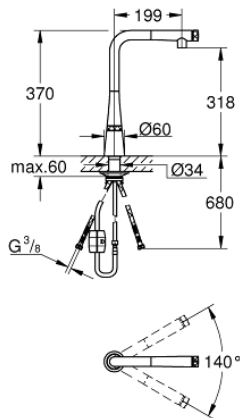

31 593 DC2 ZEDRA SMARTCONTROL SINK MIXER WITH SMARTCONTROL

PRODUCT DESCRIPTION

- Colour: supersteel
- monobloc installation
- GROHE Long-Life Shine finish
- pull-out spray with laminar
- metal spray
- GROHE Magnetic Docking guarantees easy retraction and smooth docking of the spray head back to the starting position
- GROHE SmartControl push for ON-OFF, turn for volume adjustment from water saving eco mode to Full Flow
- temperature adjustment by turning of mixing valve on body
- swivel tubular spout
- swivel area 140°
- protected against backflow
- flexible connection hoses
- metal fixation set
- Lead and Nickel Free Inner Water Ways

31 593 DC2 ZEDRA SMARTCONTROL SINK MIXER WITH SMARTCONTROL

31 593 DC2 ZEDRA SMARTCONTROL SINK MIXER WITH SMARTCONTROL

SPARE PARTS, July 2018 – now

- 1: Hand shower (Spare part-nr. 48487DC0)
- 1.1: Strainer (Spare part-nr. 0676800M)
- 1.2: Non-return valve (Spare part-nr. 08565000)
- 1.3: Flow control set (Spare part-nr. 48470000)
- 2: Shower hose (Spare part-nr. 48488000)
- 3: Mounting set (Spare part-nr. 48477000)
- 4: Support plate (Spare part-nr. 05334000)
- 5: Non-return valve (Spare part-nr. 45881000)
- 6: Strainer (Spare part-nr. 0676800M)