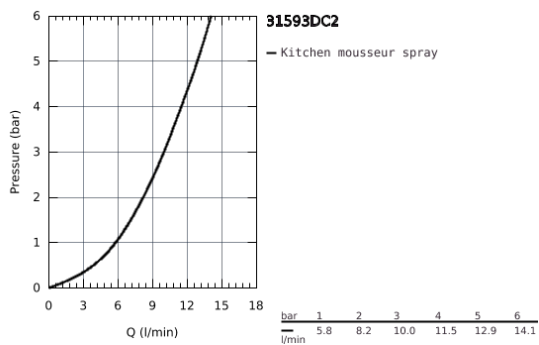

31 593 DC2 ZEDRA SMARTCONTROL SINK MIXER WITH SMARTCONTROL

PRODUCT DESCRIPTION

- Colour: supersteel
- monobloc installation
- GROHE Long-Life Shine finish
- pull-out spray with laminar
- metal spray
- GROHE Magnetic Docking guarantees easy retraction and smooth docking of the spray head back to the starting position
- GROHE SmartControl push for ON-OFF, turn for volume adjustment from water saving eco mode to Full Flow
- temperature adjustment by turning of mixing valve on body
- swivel tubular spout
- swivel area 140°
- protected against backflow
- flexible connection hoses
- metal fixation set
- Lead and Nickel Free Inner Water Ways

31 593 DC2 ZEDRA SMARTCONTROL SINK MIXER WITH SMARTCONTROL

31 593 DC2 ZEDRA SMARTCONTROL SINK MIXER WITH SMARTCONTROL

SPARE PARTS, July 2018 – now

- 1: Hand shower (Spare part-nr. 48487DC0)
- 1.1: Strainer (Spare part-nr. 0676800M)
- 1.2: Non-return valve (Spare part-nr. 08565000)
- 1.3: Flow control set (Spare part-nr. 48470000)
- 2: Shower hose (Spare part-nr. 48488000)
- 3: Mounting set (Spare part-nr. 48477000)
- 4: Support plate (Spare part-nr. 05334000)
- 5: Non-return valve (Spare part-nr. 45881000)
- 6: Strainer (Spare part-nr. 0676800M)