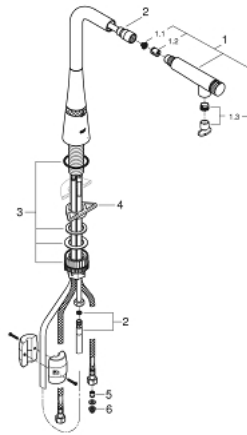

31 593 DC2 ZEDRA SMARTCONTROL SINK MIXER WITH SMARTCONTROL

PRODUCT DESCRIPTION

- Colour: supersteel
- monobloc installation
- GROHE Long-Life Shine finish
- pull-out spray with laminar
- metal spray
- GROHE Magnetic Docking guarantees easy retraction and smooth docking of the spray head back to the starting position
- GROHE SmartControl push for ON-OFF, turn for volume adjustment from water saving eco mode to Full Flow
- temperature adjustment by turning of mixing valve on body
- swivel tubular spout
- swivel area 140°
- protected against backflow
- flexible connection hoses
- metal fixation set
- Lead and Nickel Free Inner Water Ways

31 593 DC2 ZEDRA SMARTCONTROL SINK MIXER WITH SMARTCONTROL

31 593 DC2 ZEDRA SMARTCONTROL SINK MIXER WITH SMARTCONTROL

SPARE PARTS, July 2018 – now

- 1: Hand shower (Spare part-nr. 48487DC0)
- 1.1: Strainer (Spare part-nr. 0676800M)
- 1.2: Non-return valve (Spare part-nr. 08565000)
- 1.3: Flow control set (Spare part-nr. 48470000)
- 2: Shower hose (Spare part-nr. 48488000)
- 3: Mounting set (Spare part-nr. 48477000)
- 4: Support plate (Spare part-nr. 05334000)
- 5: Non-return valve (Spare part-nr. 45881000)
- 6: Strainer (Spare part-nr. 0676800M)