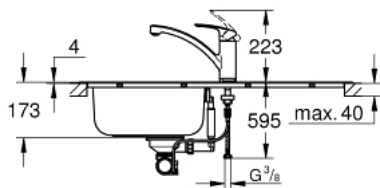

31 565 SD1 EUROSART KITCHEN SINK AND TAP BUNDLE

PRODUCT DESCRIPTION

- Colour: stainless steel
- Consisting of:
 - K200 stainless steel sink with drainer (31 552 SD1)
 - mounting type: top mount
 - Eurosmart single lever sink mixer (33 281 003)
- low spout
- monobloc installation
- GROHE Long-Life finish
- GROHE SilkMove 35 mm ceramic cartridge
- with integrated temperature limiter
- adjustable flow rate limiter
- swivel cast spout
- swivel area 140°
- Lead and Nickel Free Inner Water Ways
- mousseur with coin slot for tool free replacement
- flexible connection hoses
- outer radius: R6 (topmount), inner bowl radius: R100
- GROHE FastFixation installation system
- optional push to open excenter (40 986 SD0)
- amount of fasteners included (top mount): 14

31 565 SD1 EUROSART KITCHEN SINK AND TAP BUNDLE

SPARE PARTS, August 2019 – now

1: Chrome bath plug (Spare part-nr. 42588SD0)

2: Turning handle (Spare part-nr. 42587SD0)