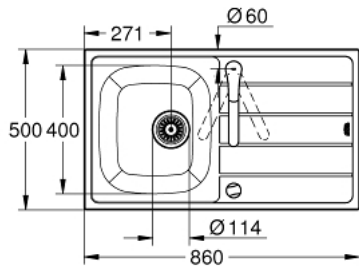

31 565 SD1 EUROSART KITCHEN SINK AND TAP BUNDLE

PRODUCT DESCRIPTION

- Colour: stainless steel
- Consisting of:
 - K200 stainless steel sink with drainer (31 552 SD1)
 - mounting type: top mount
 - Eurosmart single lever sink mixer (33 281 003)
- low spout
- monobloc installation
- GROHE Long-Life finish
- GROHE SilkMove 35 mm ceramic cartridge
- with integrated temperature limiter
- adjustable flow rate limiter
- swivel cast spout
- swivel area 140°
- Lead and Nickel Free Inner Water Ways
- mousseur with coin slot for tool free replacement
- flexible connection hoses
- outer radius: R6 (topmount), inner bowl radius: R100
- GROHE FastFixation installation system
- optional push to open excenter (40 986 SD0)
- amount of fasteners included (top mount): 14

31 565 SD1 EUROSART KITCHEN SINK AND TAP BUNDLE

SPARE PARTS, August 2019 – now

1: Chrome bath plug (Spare part-nr. 42588SD0)

2: Turning handle (Spare part-nr. 42587SD0)