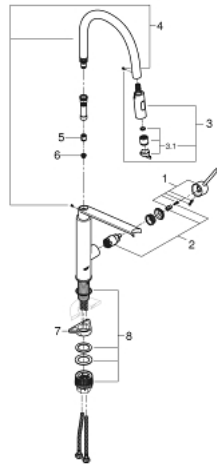

31 491 000 **CONCETTO SINGLE-LEVER SINK MIXER 1/2"**

PRODUCT DESCRIPTION

- Colour: Chrome
- monobloc installation
- GROHE Long-Life Shine durable sparkling sheen
- 28 mm ceramic cartridge with GROHE SilkMove
- flow strainer
- with integrated temperature limiter
- professional spray
- with flexible, hygienic GROHFlexx kitchen santoprene hose
- diverter: laminar spray/SpeedClean shower jet
- automatic return to laminar spray
- GROHE Magnetic Docking guarantees easy retraction and smooth docking of the spray head back to the starting position
- swivel spout
- swivel area 360°
- protected against backflow
- flexible connection hoses
- metal fixation set

31 491 000 **CONCETTO SINGLE-LEVER SINK MIXER 1/2"**

SPARE PARTS, May 2015 – now

- 1: Lever (Spare part-nr. 46966000)
- 2: Cartridge (Spare part-nr. 46963000)
- 3: Hand shower (Spare part-nr. 46967000)
- 3.1: Flow straightener (Spare part-nr. 48347000)
- 4: Shower hose (Spare part-nr. 46968KK0)
- 5: Non-return valve (Spare part-nr. 08565000)
- 6: Strainer (Spare part-nr. 0676800M)
- 7: Support plate (Spare part-nr. 05334000)
- 8: Mounting set (Spare part-nr. 48477000)