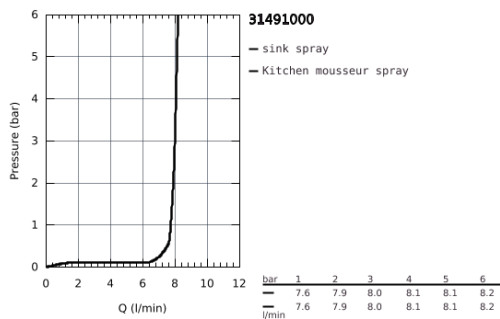

31 491 000 **CONCETTO SINGLE-LEVER SINK MIXER 1/2"**

PRODUCT DESCRIPTION

- Colour: Chrome
- monobloc installation
- GROHE Long-Life Shine durable sparkling sheen
- 28 mm ceramic cartridge with GROHE SilkMove
- flow strainer
- with integrated temperature limiter
- professional spray
- with flexible, hygienic GROHFlexx kitchen santoprene hose
- diverter: laminar spray/SpeedClean shower jet
- automatic return to laminar spray
- GROHE Magnetic Docking guarantees easy retraction and smooth docking of the spray head back to the starting position
- swivel spout
- swivel area 360°
- protected against backflow
- flexible connection hoses
- metal fixation set

31 491 000 **CONCETTO SINGLE-LEVER SINK MIXER 1/2"**

SPARE PARTS, May 2015 – now

- 1: Lever (Spare part-nr. 46966000)
- 2: Cartridge (Spare part-nr. 46963000)
- 3: Hand shower (Spare part-nr. 46967000)
- 3.1: Flow straightener (Spare part-nr. 48347000)
- 4: Shower hose (Spare part-nr. 46968KK0)
- 5: Non-return valve (Spare part-nr. 08565000)
- 6: Strainer (Spare part-nr. 0676800M)
- 7: Support plate (Spare part-nr. 05334000)
- 8: Mounting set (Spare part-nr. 48477000)