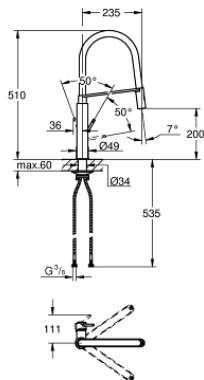

31 491 000 **CONCETTO SINGLE-LEVER SINK MIXER 1/2"**

PRODUCT DESCRIPTION

- Colour: Chrome
- monobloc installation
- GROHE Long-Life Shine durable sparkling sheen
- 28 mm ceramic cartridge with GROHE SilkMove
- flow strainer
- with integrated temperature limiter
- professional spray
- with flexible, hygienic GROHFlexx kitchen santoprene hose
- diverter: laminar spray/SpeedClean shower jet
- automatic return to laminar spray
- GROHE Magnetic Docking guarantees easy retraction and smooth docking of the spray head back to the starting position
- swivel spout
- swivel area 360°
- protected against backflow
- flexible connection hoses
- metal fixation set

31 491 000 **CONCETTO SINGLE-LEVER SINK MIXER 1/2"**

SPARE PARTS, May 2015 – now

- 1: Lever (Spare part-nr. 46966000)
- 2: Cartridge (Spare part-nr. 46963000)
- 3: Hand shower (Spare part-nr. 46967000)
- 3.1: Flow straightener (Spare part-nr. 48347000)
- 4: Shower hose (Spare part-nr. 46968KK0)
- 5: Non-return valve (Spare part-nr. 08565000)
- 6: Strainer (Spare part-nr. 0676800M)
- 7: Support plate (Spare part-nr. 05334000)
- 8: Mounting set (Spare part-nr. 48477000)