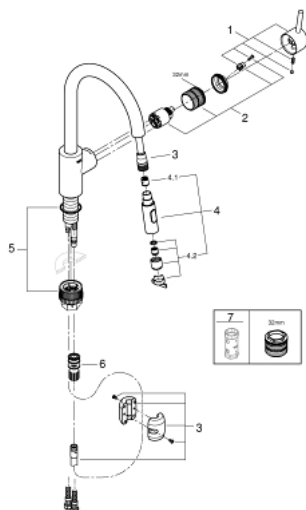

31 483 DC2 CONCETTO SINGLE-LEVER SINK MIXER 1/2"

PRODUCT DESCRIPTION

- Colour: supersteel
- high spout
- monobloc installation
- GROHE Long-Life Shine finish
- GROHE SilkMove 35 mm ceramic cartridge
- GROHE EasyDock guarantees easy retraction and smooth docking back to the starting position
- Lead and Nickel Free Inner Water Ways
- pull-out dual spray
- diverter: laminar spray/SpeedClean shower jet
- adjustable flow rate limiter
- swivel tubular spout
- swivel area 360°
- protected against backflow

- flexible connection hoses
- metal fixation set

31 483 DC2 **CONCETTO SINGLE-LEVER SINK MIXER 1/2"**

SPARE PARTS, April 2020 – now

- 1: Lever (Spare part-nr. 46754DC0)
 - 2: Cartridge (Spare part-nr. 46374000)
 - 3: Shower hose (Spare part-nr. 48293000)
 - 4: Hand shower (Spare part-nr. 48416DC0)
 - 4.1: Non-return valve (Spare part-nr. 08565000)
 - 4.2: Flow straightener (Spare part-nr. 48347000)
 - 5: Mounting set (Spare part-nr. 48477000)
 - 6: Coupling piece (Spare part-nr. 46338000)
 - 6.1: O-ring $\varnothing 10 \times \varnothing 2,2$ (Spare part-nr. 0057500M)
 - 7: Socket Spanner (Spare part-nr. 19332000)*
- * Optional accessories