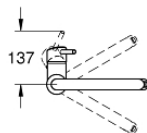

31 483 DC2 CONCETTO SINGLE-LEVER SINK MIXER 1/2"

PRODUCT DESCRIPTION

- Colour: supersteel
- high spout
- monobloc installation
- GROHE Long-Life Shine finish
- GROHE SilkMove 35 mm ceramic cartridge
- GROHE EasyDock guarantees easy retraction and smooth docking back to the starting position
- Lead and Nickel Free Inner Water Ways
- pull-out dual spray
- diverter: laminar spray/SpeedClean shower jet
- adjustable flow rate limiter
- swivel tubular spout
- swivel area 360°
- protected against backflow

- flexible connection hoses
- metal fixation set

31 483 DC2 **CONCETTO SINGLE-LEVER SINK MIXER 1/2"**

SPARE PARTS, April 2020 – now

- 1: Lever (Spare part-nr. 46754DC0)
 - 2: Cartridge (Spare part-nr. 46374000)
 - 3: Shower hose (Spare part-nr. 48293000)
 - 4: Hand shower (Spare part-nr. 48416DC0)
 - 4.1: Non-return valve (Spare part-nr. 08565000)
 - 4.2: Flow straightener (Spare part-nr. 48347000)
 - 5: Mounting set (Spare part-nr. 48477000)
 - 6: Coupling piece (Spare part-nr. 46338000)
 - 6.1: O-ring $\varnothing 10 \times \varnothing 2,2$ (Spare part-nr. 0057500M)
 - 7: Socket Spanner (Spare part-nr. 19332000)*
- * Optional accessories