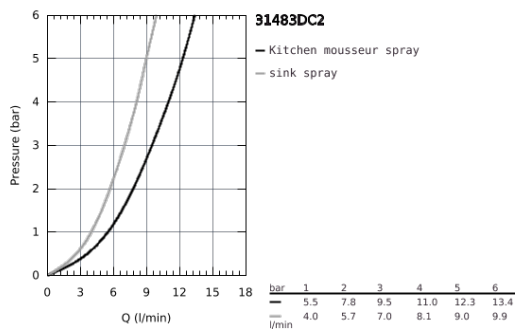

31 483 DC2 CONCETTO SINGLE-LEVER SINK MIXER 1/2"

PRODUCT DESCRIPTION

- Colour: supersteel
- high spout
- monobloc installation
- GROHE Long-Life Shine finish
- GROHE SilkMove 35 mm ceramic cartridge
- GROHE EasyDock guarantees easy retraction and smooth docking back to the starting position
- Lead and Nickel Free Inner Water Ways
- pull-out dual spray
- diverter: laminar spray/SpeedClean shower jet
- adjustable flow rate limiter
- swivel tubular spout
- swivel area 360°
- protected against backflow

- flexible connection hoses
- metal fixation set

31 483 DC2 **CONCETTO SINGLE-LEVER SINK MIXER 1/2"**

SPARE PARTS, April 2020 – now

- 1: Lever (Spare part-nr. 46754DC0)
 - 2: Cartridge (Spare part-nr. 46374000)
 - 3: Shower hose (Spare part-nr. 48293000)
 - 4: Hand shower (Spare part-nr. 48416DC0)
 - 4.1: Non-return valve (Spare part-nr. 08565000)
 - 4.2: Flow straightener (Spare part-nr. 48347000)
 - 5: Mounting set (Spare part-nr. 48477000)
 - 6: Coupling piece (Spare part-nr. 46338000)
 - 6.1: O-ring $\varnothing 10 \times \varnothing 2,2$ (Spare part-nr. 0057500M)
 - 7: Socket Spanner (Spare part-nr. 19332000)*
- * Optional accessories