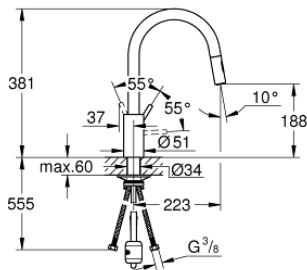

31 483 DC2 CONCETTO SINGLE-LEVER SINK MIXER 1/2"

PRODUCT DESCRIPTION

- Colour: supersteel
- high spout
- monobloc installation
- GROHE Long-Life Shine finish
- GROHE SilkMove 35 mm ceramic cartridge
- GROHE EasyDock guarantees easy retraction and smooth docking back to the starting position
- Lead and Nickel Free Inner Water Ways
- pull-out dual spray
- diverter: laminar spray/SpeedClean shower jet
- adjustable flow rate limiter
- swivel tubular spout
- swivel area 360°
- protected against backflow

- flexible connection hoses
- metal fixation set

31 483 DC2 **CONCETTO SINGLE-LEVER SINK MIXER 1/2"**

SPARE PARTS, April 2020 – now

- 1: Lever (Spare part-nr. 46754DC0)
 - 2: Cartridge (Spare part-nr. 46374000)
 - 3: Shower hose (Spare part-nr. 48293000)
 - 4: Hand shower (Spare part-nr. 48416DC0)
 - 4.1: Non-return valve (Spare part-nr. 08565000)
 - 4.2: Flow straightener (Spare part-nr. 48347000)
 - 5: Mounting set (Spare part-nr. 48477000)
 - 6: Coupling piece (Spare part-nr. 46338000)
 - 6.1: O-ring $\varnothing 10 \times \varnothing 2,2$ (Spare part-nr. 0057500M)
 - 7: Socket Spanner (Spare part-nr. 19332000)*
- * Optional accessories