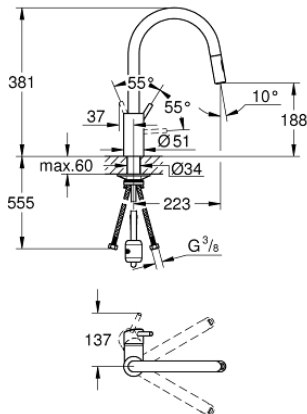

31 483 002 **CONCETTO SINGLE-LEVER SINK MIXER 1/2"**

PRODUCT DESCRIPTION

- Colour: Chrome
 - high spout
 - monobloc installation
 - GROHE Long-Life Shine durable sparkling sheen
 - GROHE SilkMove 35 mm ceramic cartridge
 - GROHE EasyDock guarantees easy retraction and smooth docking back to the starting position
 - Lead and Nickel Free Inner Water Ways
 - pull-out dual spray
 - diverter: laminar spray/SpeedClean shower jet
 - adjustable flow rate limiter
 - swivel tubular spout
 - swivel area 360°
 - protected against backflow
-
- flexible connection hoses
 - metal fixation set

31 483 002 **CONCETTO SINGLE-LEVER SINK MIXER 1/2"**

SPARE PARTS, April 2020 – now

- 1: Lever (Spare part-nr. 46754000)
 - 2: Cartridge (Spare part-nr. 46374000)
 - 3: Shower hose (Spare part-nr. 48293000)
 - 4: Hand shower (Spare part-nr. 48416000)
 - 4.1: Non-return valve (Spare part-nr. 08565000)
 - 4.2: Flow straightener (Spare part-nr. 48347000)
 - 5: Mounting set (Spare part-nr. 48477000)
 - 6: Coupling piece (Spare part-nr. 46338000)
 - 6.1: O-ring $\varnothing 10 \times \varnothing 2,2$ (Spare part-nr. 0057500M)
 - 7: Socket Spanner (Spare part-nr. 19332000)*
- * Optional accessories