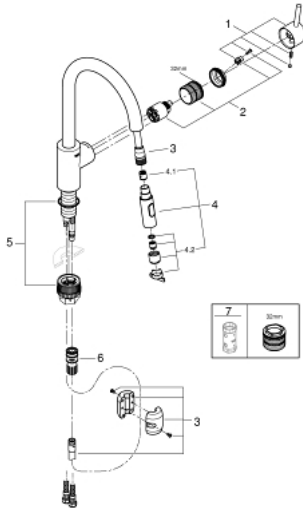

31 483 002 **CONCETTO SINGLE-LEVER SINK MIXER 1/2"**

PRODUCT DESCRIPTION

- Colour: Chrome
 - high spout
 - monobloc installation
 - GROHE Long-Life Shine durable sparkling sheen
 - GROHE SilkMove 35 mm ceramic cartridge
 - GROHE EasyDock guarantees easy retraction and smooth docking back to the starting position
 - Lead and Nickel Free Inner Water Ways
 - pull-out dual spray
 - diverter: laminar spray/SpeedClean shower jet
 - adjustable flow rate limiter
 - swivel tubular spout
 - swivel area 360°
 - protected against backflow
-
- flexible connection hoses
 - metal fixation set

31 483 002 **CONCETTO SINGLE-LEVER SINK MIXER 1/2"**

SPARE PARTS, April 2020 – now

- 1: Lever (Spare part-nr. 46754000)
 - 2: Cartridge (Spare part-nr. 46374000)
 - 3: Shower hose (Spare part-nr. 48293000)
 - 4: Hand shower (Spare part-nr. 48416000)
 - 4.1: Non-return valve (Spare part-nr. 08565000)
 - 4.2: Flow straightener (Spare part-nr. 48347000)
 - 5: Mounting set (Spare part-nr. 48477000)
 - 6: Coupling piece (Spare part-nr. 46338000)
 - 6.1: O-ring $\varnothing 10 \times \varnothing 2,2$ (Spare part-nr. 0057500M)
 - 7: Socket Spanner (Spare part-nr. 19332000)*
- * Optional accessories