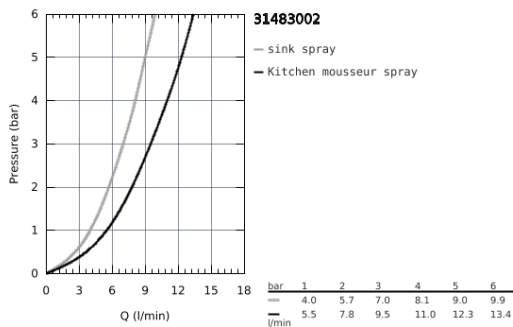

31 483 002 **CONCETTO SINGLE-LEVER SINK MIXER 1/2"**

PRODUCT DESCRIPTION

- Colour: Chrome
 - high spout
 - monobloc installation
 - GROHE Long-Life Shine durable sparkling sheen
 - GROHE SilkMove 35 mm ceramic cartridge
 - GROHE EasyDock guarantees easy retraction and smooth docking back to the starting position
 - Lead and Nickel Free Inner Water Ways
 - pull-out dual spray
 - diverter: laminar spray/SpeedClean shower jet
 - adjustable flow rate limiter
 - swivel tubular spout
 - swivel area 360°
 - protected against backflow
-
- flexible connection hoses
 - metal fixation set

31 483 002 **CONCETTO SINGLE-LEVER SINK MIXER 1/2"**

SPARE PARTS, April 2020 – now

- 1: Lever (Spare part-nr. 46754000)
 - 2: Cartridge (Spare part-nr. 46374000)
 - 3: Shower hose (Spare part-nr. 48293000)
 - 4: Hand shower (Spare part-nr. 48416000)
 - 4.1: Non-return valve (Spare part-nr. 08565000)
 - 4.2: Flow straightener (Spare part-nr. 48347000)
 - 5: Mounting set (Spare part-nr. 48477000)
 - 6: Coupling piece (Spare part-nr. 46338000)
 - 6.1: O-ring $\varnothing 10 \times \varnothing 2,2$ (Spare part-nr. 0057500M)
 - 7: Socket Spanner (Spare part-nr. 19332000)*
- * Optional accessories