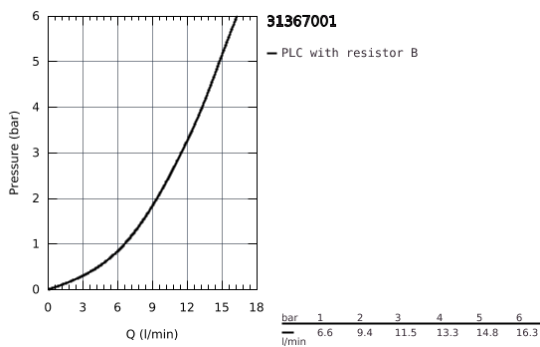

31 367 001 **BAUEDGE SINGLE-LEVER SINK MIXER 1/2"**

**PRODUCT DESCRIPTION**

- Colour: Chrome
- high spout
- monobloc installation
- GROHE Long-Life Shine finish
- GROHE Long-Life 28 mm ceramic cartridge
- Lead and Nickel Free Inner Water Ways
- spout with mousseur
- swivel tubular spout
- swivel area 360°
- flexible connection hoses
- metal fixation set
- for installation on a max. 40 mm worktop fixation set 48 384 000 is needed

## 31 367 001 BAUEDGE SINGLE-LEVER SINK MIXER 1/2"