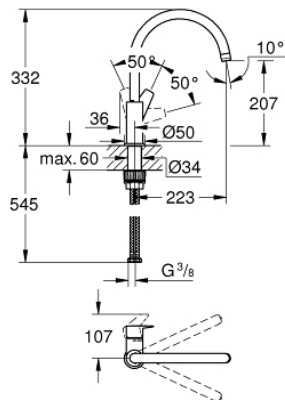

31 367 001 **BAUEDGE SINGLE-LEVER SINK MIXER 1/2"**

**PRODUCT DESCRIPTION**

- Colour: Chrome
- high spout
- monobloc installation
- GROHE Long-Life Shine finish
- GROHE Long-Life 28 mm ceramic cartridge
- Lead and Nickel Free Inner Water Ways
- spout with mousseur
- swivel tubular spout
- swivel area 360°
- flexible connection hoses
- metal fixation set
- for installation on a max. 40 mm worktop fixation set 48 384 000 is needed

## 31 367 001 BAUEDGE SINGLE-LEVER SINK MIXER 1/2"

### SPARE PARTS, April 2020 – now

1: Cartridge (Spare part-nr. 46963000)

2: Flow restrictor (Spare part-nr. 13967000)

3: Mounting set (Spare part-nr. 48477000)

4: Shank fastening assembly (Spare part-nr. 48384000)\*