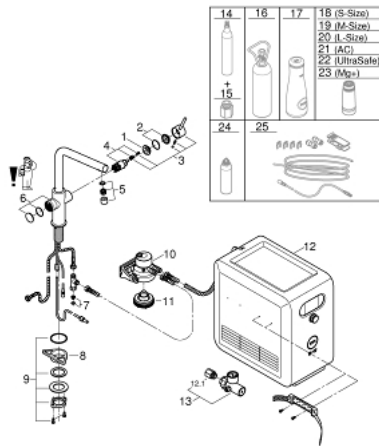

31 347 003 GROHE BLUE PROFESSIONAL L-SPOUT KIT

SPARE PARTS, March 2017 – now

- 1: retaining ring (Spare part-nr. 07419000)
- 2: Shield for cross handle (Spare part-nr. 46581000)
- 3: Lever (Spare part-nr. 46957000)
- 4: Cartridge (Spare part-nr. 46580000)
- 5: Flow restrictor (Spare part-nr. 48194000)
- 6: Operating unit (Spare part-nr. 46958000)
- 7: strainer (Spare part-nr. 47576000)
- 8: Support plate (Spare part-nr. 05334000)
- 9: Shank fastening assembly (Spare part-nr. 48384000)
- 10: Filter Head (Spare part-nr. 64508001)
- 11: Cooler and carbonizer (Spare part-nr. 40554001)
- 12: Pressure indicator (Spare part-nr. 46717000)
- 12.1: CO₂ adapter (Spare part-nr. 40962000)
- 13: Starter kit 425 g CO₂ bottles (4 pieces) (Spare part-nr. 40422000)*
- 14: CO₂ adapter (Spare part-nr. 40962000)*
- 15: Starter kit 2 kg CO₂ bottle (Spare part-nr. 40423000)*
- 16: Glass carafe (Spare part-nr. 40405000)*
- 17: Filter S-Size (Spare part-nr. 40404001)*
- 18: Filter M-Size (Spare part-nr. 40430001)*
- 19: Filter L-Size (Spare part-nr. 40412001)*
- 20: Activated carbon filter (Spare part-nr. 40547001)*
- 21: UltraSafe filter (Spare part-nr. 40575001)*
- 22: Magnesium+ Filter (Spare part-nr. 40691001)*
- 23: Cleaning cartridge (Spare part-nr. 40434001)*
- 24: Cleaning cartridge adapter (Spare part-nr. 40694000)*
- 25: Extension set (Spare part-nr. 40843000)*