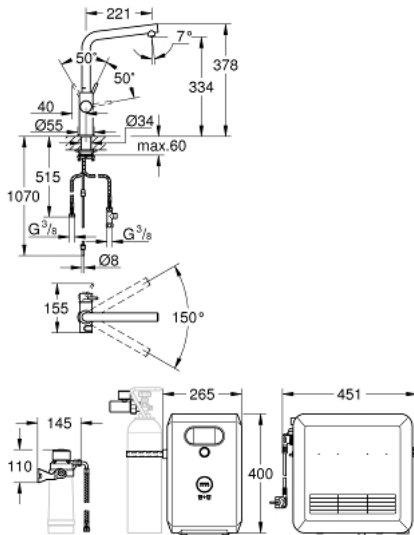

31 347 003 GROHE BLUE PROFESSIONAL L-SPOUT KIT

PRODUCT DESCRIPTION (1/2)

- Colour: Chrome
- Consisting of:
  - GROHE Blue single-lever sink mixer with filter function
  - monobloc installation
  - L-spout
  - touch operated for 3 types of filtered and chilled water
  - still, medium, sparkling
  - GROHE Long-Life Shine durable sparkling sheen
  - 28 mm ceramic cartridge with GROHE SilkMove
  - swivel tubular spout
  - swivel area 150°
  - separate inner water ways for filtered and non-filtered water
- flexible connection hoses
- GROHE Blue Professional cooler
- delivers 12 liters of chilled sparkling water per hour
- colour display with push and turn control
- 270 Watt cooling unit, 230 V, 50 Hz
- sound level in standby 46 dB(A)
- type of protection IP 21
- CE approved
- requires ventilation holes in the bottom of the kitchen cabinet
- software set-up and monitoring of filter and CO2 capacity possible via GROHE Ondus app
- push notifications at low filter resp. CO2 capacity
- additional monitoring via GROHE Blue Professional Browser-Monitor possible
- with Bluetooth 4.0* and WIFI interface for wireless data communication
- for Apple** and Android devices