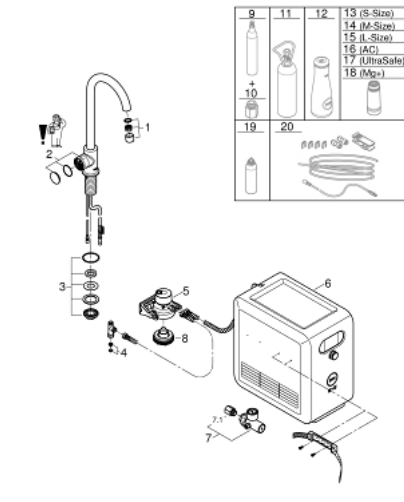

31 302 DC2 GROHE BLUE PROFESSIONAL C-SPOUT KIT WITH MONO FAUCET

SPARE PARTS, March 2017 – now

1. 1: Flow restrictor (Spare part-nr. 46895DC0)
  2. 2: Operating unit (Spare part-nr. 46958DC0)
  3. 3: Screw coupling (Spare part-nr. 48201000)
  4. 4: strainer (Spare part-nr. 47576000)
  5. 5: Filter Head (Spare part-nr. 64508001)
  6. 6: Cooler and carbonizer (Spare part-nr. 40554001)
  7. 7: Pressure indicator (Spare part-nr. 46717000)
  - 7.1: CO₂ adapter (Spare part-nr. 40962000)
  9. 8: Starter kit 425 g CO₂ bottles (4 pieces) (Spare part-nr. 40422000)*
  10. 9: CO₂ adapter (Spare part-nr. 40962000)*
  11. 10: Starter kit 2 kg CO₂ bottle (Spare part-nr. 40423000)*
  12. 11: Glass carafe (Spare part-nr. 40405000)*
  13. 12: Filter S-Size (Spare part-nr. 40404001)*
  14. 13: Filter M-Size (Spare part-nr. 40430001)*
  15. 14: Filter L-Size (Spare part-nr. 40412001)*
  16. 15: Activated carbon filter (Spare part-nr. 40547001)*
  17. 16: UltraSafe filter (Spare part-nr. 40575001)*
  18. 17: Magnesium+ Filter (Spare part-nr. 40691001)*
  19. 18: Cleaning cartridge (Spare part-nr. 40434001)*
  20. 19: Cleaning cartridge adapter (Spare part-nr. 40694000)*
  21. 20: Extension set (Spare part-nr. 40843000)*
2. Optional accessories