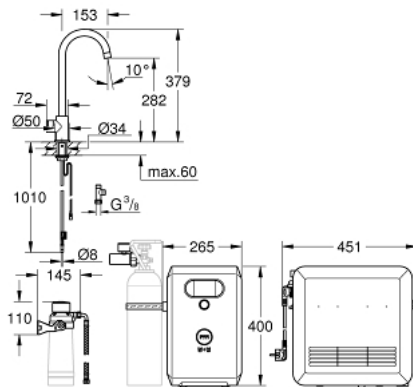

31 302 DC2 GROHE BLUE PROFESSIONAL C-SPOUT KIT WITH MONO FAUCET

PRODUCT DESCRIPTION (1/2)

- Colour: supersteel
- Consisting of:
  - GROHE Blue Mono mixer with filter function
  - monobloc installation
  - C-spout
  - touch operated for 3 types of filtered and chilled water
  - still, medium, sparkling
  - GROHE Long-Life Shine finish
  - swivel tubular spout
  - swivel area 150°
  - GROHE Blue Professional cooler
  - delivers 12 liters of chilled sparkling water per hour
  - colour display with push and turn control
  - 270 Watt cooling unit, 230 V, 50 Hz
  - sound level in standby 46 dB(A)
  - type of protection IP 21
  - CE approved
  - requires ventilation holes in the bottom of the kitchen cabinet
  - software set-up and monitoring of filter and CO2 capacity possible via GROHE Ondus app
  - push notifications at low filter resp. CO2 capacity
  - additional monitoring via GROHE Blue Professional Browser-Monitor possible
  - with Bluetooth 4.0* and WIFI interface for wireless data communication
  - for Apple** and Android devices
  - Bluetooth range (max. 10 m) varies depending on materials used and walls between transmitter and receiver
  - filter head with flexible water hardness adjustment
  - GROHE Blue filter, CO2 bottle and cleaning cartridge are not included in the delivery and have to be ordered separately