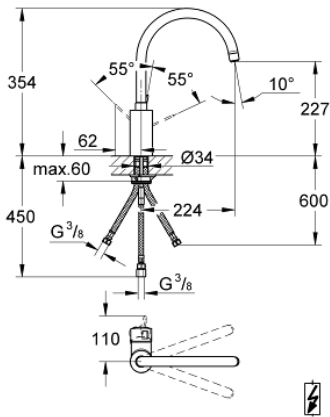

31 180 000 **EUROSMART COSMOPOLITAN SINGLE-LEVER SINK MIXER 1/2"**

PRODUCT DESCRIPTION

- Colour: Chrome
- for use with displacement water heater
- high spout
- monobloc installation
- GROHE Long-Life Shine finish
- GROHE SilkMove 35 mm ceramic cartridge
- flow straightener
- adjustable flow rate limiter
- swivel tubular spout
- selectable swivel area : 0° / 150° / 360°
- flexible connection hoses
- rapid installation system

31 180 000 **EUROSMART COSMOPOLITAN SINGLE-LEVER SINK MIXER 1/2"**

SPARE PARTS, April 2010 – now

- 1: Lever (Spare part-nr. 46683000)
- 2: Screw coupling (Spare part-nr. 46460000)
- 3: Cartridge (Spare part-nr. 46558000)
- 4: Biflo spout (Spare part-nr. 13310000)
- 4.1: O-Ring $\varnothing 13,5 \times \varnothing 2,75$ (Spare part-nr. 0128500M)
- 4.2: Safety ring (Spare part-nr. 0485300M)
- 4.3: Flow restrictor (Spare part-nr. 07757000)
- 5: Shank mounting kit (Spare part-nr. 46249000)
- 6: Mounting wrench (Spare part-nr. 19017000)*
- 7: Socket Spanner (Spare part-nr. 19332000)*