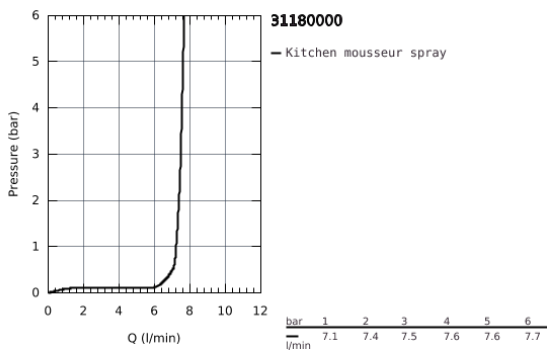

31 180 000 **EUROSMART COSMOPOLITAN SINGLE-LEVER SINK MIXER 1/2"**

PRODUCT DESCRIPTION

- Colour: Chrome
- for use with displacement water heater
- high spout
- monobloc installation
- GROHE Long-Life Shine finish
- GROHE SilkMove 35 mm ceramic cartridge
- flow straightener
- adjustable flow rate limiter
- swivel tubular spout
- selectable swivel area : 0° / 150° / 360°
- flexible connection hoses
- rapid installation system

31 180 000 **EUROSMART COSMOPOLITAN SINGLE-LEVER SINK MIXER 1/2"**

SPARE PARTS, April 2010 – now

- 1: Lever (Spare part-nr. 46683000)
- 2: Screw coupling (Spare part-nr. 46460000)
- 3: Cartridge (Spare part-nr. 46558000)
- 4: Biflo spout (Spare part-nr. 13310000)
- 4.1: O-Ring $\varnothing 13,5 \times \varnothing 2,75$ (Spare part-nr. 0128500M)
- 4.2: Safety ring (Spare part-nr. 0485300M)
- 4.3: Flow restrictor (Spare part-nr. 07757000)
- 5: Shank mounting kit (Spare part-nr. 46249000)
- 6: Mounting wrench (Spare part-nr. 19017000)*
- 7: Socket Spanner (Spare part-nr. 19332000)*