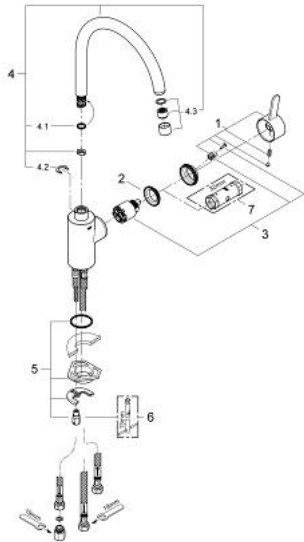

31 180 000 **EUROSMART COSMOPOLITAN SINGLE-LEVER SINK MIXER 1/2"**

PRODUCT DESCRIPTION

- Colour: Chrome
- for use with displacement water heater
- high spout
- monobloc installation
- GROHE Long-Life Shine finish
- GROHE SilkMove 35 mm ceramic cartridge
- flow straightener
- adjustable flow rate limiter
- swivel tubular spout
- selectable swivel area : 0° / 150° / 360°
- flexible connection hoses
- rapid installation system

31 180 000 **EUROSMART COSMOPOLITAN SINGLE-LEVER SINK MIXER 1/2"**

SPARE PARTS, April 2010 – now

- 1: Lever (Spare part-nr. 46683000)
- 2: Screw coupling (Spare part-nr. 46460000)
- 3: Cartridge (Spare part-nr. 46558000)
- 4: Biflo spout (Spare part-nr. 13310000)
- 4.1: O-Ring $\varnothing 13,5 \times \varnothing 2,75$ (Spare part-nr. 0128500M)
- 4.2: Safety ring (Spare part-nr. 0485300M)
- 4.3: Flow restrictor (Spare part-nr. 07757000)
- 5: Shank mounting kit (Spare part-nr. 46249000)
- 6: Mounting wrench (Spare part-nr. 19017000)*
- 7: Socket Spanner (Spare part-nr. 19332000)*