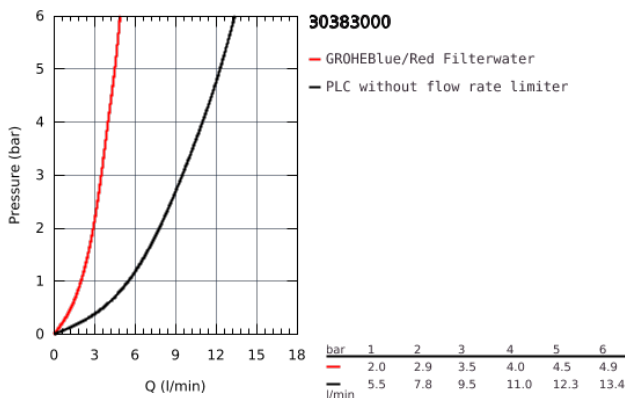

## 30 383 000 GROHE BLUE PURE EUROSMART STARTER KIT

### PRODUCT DESCRIPTION

- Colour: Chrome
- Consisting of:
  - GROHE Blue single-lever sink mixer with filter function
  - monobloc installation
  - C-spout
  - separate handle for filtered water
  - headpart 1/2"
  - GROHE Long-Life Shine durable sparkling sheen
  - 28 mm ceramic cartridge with GROHE SilkMove
  - swivel tubular spout
  - swivel area 150°
  - separate inner water ways for filtered and non-filtered water
- flexible connection hoses
- GROHE Blue filter head
- GROHE Blue activated carbon filter for premium taste
- Up to 3000 Liters
- filter exchange timer including 2 x AA batteries