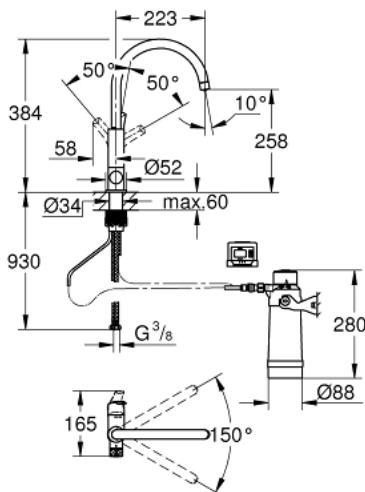

### PRODUCT DESCRIPTION

- Colour: Chrome
- Consisting of:
  - GROHE Blue single-lever sink mixer with filter function
  - monobloc installation
  - C-spout
  - separate handle for filtered water
  - headpart 1/2"
  - GROHE Long-Life Shine durable sparkling sheen
  - 28 mm ceramic cartridge with GROHE SilkMove
  - swivel tubular spout
  - swivel area 150°
  - separate inner water ways for filtered and non-filtered water
- flexible connection hoses
- GROHE Blue filter head
- GROHE Blue activated carbon filter for premium taste
- Up to 3000 Liters
- filter exchange timer including 2 x AA batteries

### SPARE PARTS, June 2020 – now

- 1: Lever (Spare part-nr. 46900000)
- 2: Shield for cross handle (Spare part-nr. 46581000)
- 3: retaining ring (Spare part-nr. 07419000)
- 4: Cartridge (Spare part-nr. 46963000)
- 5: Ceramic headpart, 1/2" (Spare part-nr. 48509000)
- 6: Flow restrictor (Spare part-nr. 48194000)
- 7: Mounting set (Spare part-nr. 48477000)
- 8: Filter Head (Spare part-nr. 64508001)
- 9: Activated carbon filter (Spare part-nr. 40547001)
- 10: Glass carafe (Spare part-nr. 40405000)\*