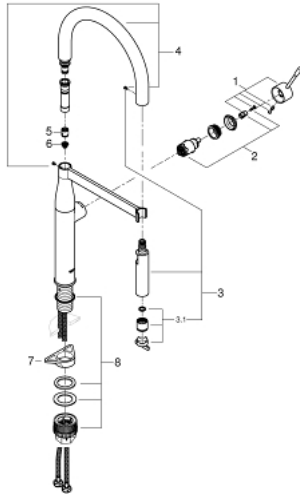

30 294 000 ESSENCE SINGLE-LEVER SINK MIXER 1/2"

PRODUCT DESCRIPTION

- Colour: Chrome
- monobloc installation
- GROHE Long-Life Shine durable sparkling sheen
- 28 mm ceramic cartridge with GROHE SilkMove
- flow strainer
- with integrated temperature limiter
- professional spray
- with flexible, hygienic GROHFlexx kitchen santoprene hose
- diverter: laminar spray/SpeedClean shower jet
- automatic return to laminar spray
- metal spray
- GROHE Magnetic Docking guarantees easy retraction and smooth docking of the spray head back to the starting position
- swivel spout
- swivel area 360°
- protected against backflow
- flexible connection hoses
- metal fixation set

30 294 000 **ESSENCE SINGLE-LEVER SINK MIXER 1/2"**

SPARE PARTS, April 2015 – now

- 1: Lever (Spare part-nr. 46927000)
- 2: Cartridge (Spare part-nr. 46963000)
- 3: Hand shower (Spare part-nr. 46965000)
- 3.1: Flow straightener (Spare part-nr. 48347000)
- 4: Shower hose (Spare part-nr. 46964KK0)
- 5: Non-return valve (Spare part-nr. 08565000)
- 6: Strainer (Spare part-nr. 0676800M)
- 7: Support plate (Spare part-nr. 05334000)
- 8: Mounting set (Spare part-nr. 48477000)