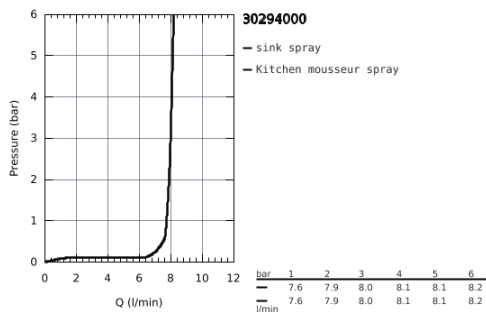

30 294 000 ESSENCE SINGLE-LEVER SINK MIXER 1/2"

PRODUCT DESCRIPTION

- Colour: Chrome
- monobloc installation
- GROHE Long-Life Shine durable sparkling sheen
- 28 mm ceramic cartridge with GROHE SilkMove
- flow strainer
- with integrated temperature limiter
- professional spray
- with flexible, hygienic GROHFlexx kitchen santoprene hose
- diverter: laminar spray/SpeedClean shower jet
- automatic return to laminar spray
- metal spray
- GROHE Magnetic Docking guarantees easy retraction and smooth docking of the spray head back to the starting position
- swivel spout
- swivel area 360°
- protected against backflow
- flexible connection hoses
- metal fixation set

30 294 000 **ESSENCE SINGLE-LEVER SINK MIXER 1/2"**

SPARE PARTS, April 2015 – now

- 1: Lever (Spare part-nr. 46927000)
- 2: Cartridge (Spare part-nr. 46963000)
- 3: Hand shower (Spare part-nr. 46965000)
- 3.1: Flow straightener (Spare part-nr. 48347000)
- 4: Shower hose (Spare part-nr. 46964KK0)
- 5: Non-return valve (Spare part-nr. 08565000)
- 6: Strainer (Spare part-nr. 0676800M)
- 7: Support plate (Spare part-nr. 05334000)
- 8: Mounting set (Spare part-nr. 48477000)