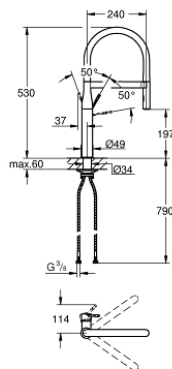

30 294 000 ESSENCE SINGLE-LEVER SINK MIXER 1/2"

PRODUCT DESCRIPTION

- Colour: Chrome
- monobloc installation
- GROHE Long-Life Shine durable sparkling sheen
- 28 mm ceramic cartridge with GROHE SilkMove
- flow strainer
- with integrated temperature limiter
- professional spray
- with flexible, hygienic GROHFlexx kitchen santoprene hose
- diverter: laminar spray/SpeedClean shower jet
- automatic return to laminar spray
- metal spray
- GROHE Magnetic Docking guarantees easy retraction and smooth docking of the spray head back to the starting position
- swivel spout
- swivel area 360°
- protected against backflow
- flexible connection hoses
- metal fixation set

30 294 000 **ESSENCE SINGLE-LEVER SINK MIXER 1/2"**

SPARE PARTS, April 2015 – now

- 1: Lever (Spare part-nr. 46927000)
- 2: Cartridge (Spare part-nr. 46963000)
- 3: Hand shower (Spare part-nr. 46965000)
- 3.1: Flow straightener (Spare part-nr. 48347000)
- 4: Shower hose (Spare part-nr. 46964KK0)
- 5: Non-return valve (Spare part-nr. 08565000)
- 6: Strainer (Spare part-nr. 0676800M)
- 7: Support plate (Spare part-nr. 05334000)
- 8: Mounting set (Spare part-nr. 48477000)