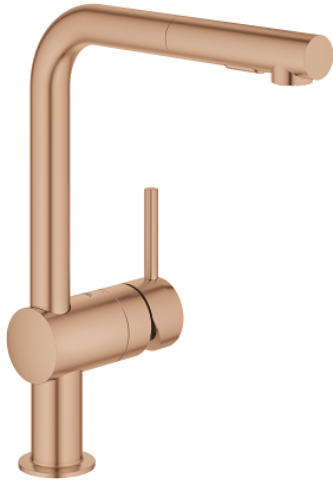

30 274 DL0 MINTA SINGLE-LEVER SINK MIXER 1/2"

PRODUCT DESCRIPTION

- Colour: brushed warm sunset
- L-spout
- monobloc installation
- GROHE Long-Life Shine finish
- GROHE SilkMove 46 mm ceramic cartridge
- flow strainer
- pull-out dual spray control - switches between regular flow and spray
- diverter: laminar spray/SpeedClean shower jet
- automatic return to laminar spray
- metal spray
- adjustable flow rate limiter
- swivel tubular spout
- swivel area 360°
- integrated non-return valve
- protected against backflow
- flexible connection hoses
- rapid installation system