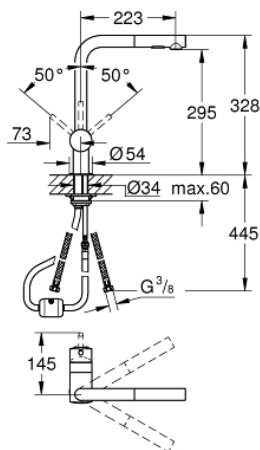

30 274 DC0 MINTA SINGLE-LEVER SINK MIXER 1/2"

PRODUCT DESCRIPTION

- Colour: supersteel
- L-spout
- monobloc installation
- GROHE Long-Life Shine finish
- GROHE SilkMove 46 mm ceramic cartridge
- flow strainer
- pull-out dual spray control - switches between regular flow and spray
- diverter: laminar spray/SpeedClean shower jet
- automatic return to laminar spray
- metal spray
- adjustable flow rate limiter
- swivel tubular spout
- swivel area 360°
- integrated non-return valve
- protected against backflow
- flexible connection hoses
- rapid installation system

30 274 DC0 MINTA SINGLE-LEVER SINK MIXER 1/2"

SPARE PARTS, October 2015 – now

- 1: Lever (Spare part-nr. 46015DC0)
 - 2: Shield for cross handle (Spare part-nr. 46025DC0)
 - 3: Cartridge (Spare part-nr. 46048000)
 - 4: Hand shower (Spare part-nr. 46926DC0)
 - 4.1: Strainer (Spare part-nr. 0676800M)
 - 4.2: Non-return valve (Spare part-nr. 08565000)
 - 4.3: Flow straightener (Spare part-nr. 48275000)
 - 5: Shank mounting kit (Spare part-nr. 46345000)
 - 6: Shower hose (Spare part-nr. 48293000)
 - 7: Lever (Spare part-nr. 40684DC0)*
 - 8: Temperature limiter (Spare part-nr. 46375000)*
- * Optional accessories