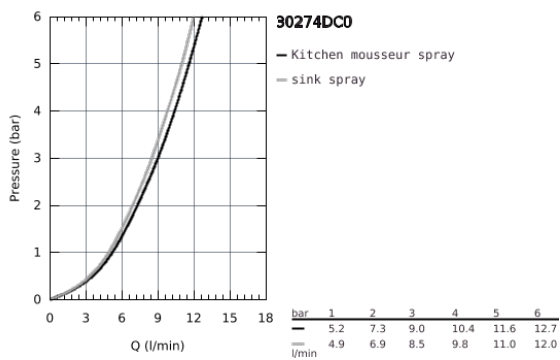

30 274 DC0 MINTA SINGLE-LEVER SINK MIXER 1/2"

PRODUCT DESCRIPTION

- Colour: supersteel
- L-spout
- monobloc installation
- GROHE Long-Life Shine finish
- GROHE SilkMove 46 mm ceramic cartridge
- flow strainer
- pull-out dual spray control - switches between regular flow and spray
- diverter: laminar spray/SpeedClean shower jet
- automatic return to laminar spray
- metal spray
- adjustable flow rate limiter
- swivel tubular spout
- swivel area 360°
- integrated non-return valve
- protected against backflow
- flexible connection hoses
- rapid installation system

30 274 DC0 MINTA SINGLE-LEVER SINK MIXER 1/2"

SPARE PARTS, October 2015 – now

- 1: Lever (Spare part-nr. 46015DC0)
 - 2: Shield for cross handle (Spare part-nr. 46025DC0)
 - 3: Cartridge (Spare part-nr. 46048000)
 - 4: Hand shower (Spare part-nr. 46926DC0)
 - 4.1: Strainer (Spare part-nr. 0676800M)
 - 4.2: Non-return valve (Spare part-nr. 08565000)
 - 4.3: Flow straightener (Spare part-nr. 48275000)
 - 5: Shank mounting kit (Spare part-nr. 46345000)
 - 6: Shower hose (Spare part-nr. 48293000)
 - 7: Lever (Spare part-nr. 40684DC0)*
 - 8: Temperature limiter (Spare part-nr. 46375000)*
- * Optional accessories