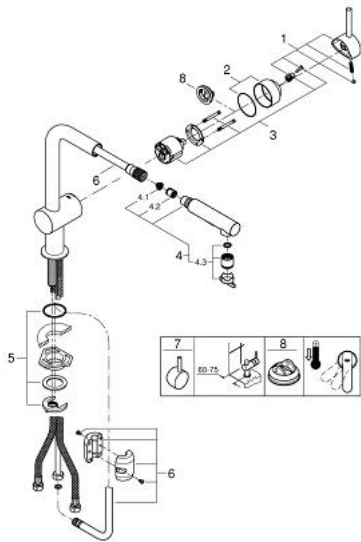

30 274 DC0 MINTA SINGLE-LEVER SINK MIXER 1/2"

PRODUCT DESCRIPTION

- Colour: supersteel
- L-spout
- monobloc installation
- GROHE Long-Life Shine finish
- GROHE SilkMove 46 mm ceramic cartridge
- flow strainer
- pull-out dual spray control - switches between regular flow and spray
- diverter: laminar spray/SpeedClean shower jet
- automatic return to laminar spray
- metal spray
- adjustable flow rate limiter
- swivel tubular spout
- swivel area 360°
- integrated non-return valve
- protected against backflow
- flexible connection hoses
- rapid installation system

30 274 DC0 MINTA SINGLE-LEVER SINK MIXER 1/2"

SPARE PARTS, October 2015 – now

- 1: Lever (Spare part-nr. 46015DC0)
 - 2: Shield for cross handle (Spare part-nr. 46025DC0)
 - 3: Cartridge (Spare part-nr. 46048000)
 - 4: Hand shower (Spare part-nr. 46926DC0)
 - 4.1: Strainer (Spare part-nr. 0676800M)
 - 4.2: Non-return valve (Spare part-nr. 08565000)
 - 4.3: Flow straightener (Spare part-nr. 48275000)
 - 5: Shank mounting kit (Spare part-nr. 46345000)
 - 6: Shower hose (Spare part-nr. 48293000)
 - 7: Lever (Spare part-nr. 40684DC0)*
 - 8: Temperature limiter (Spare part-nr. 46375000)*
- * Optional accessories