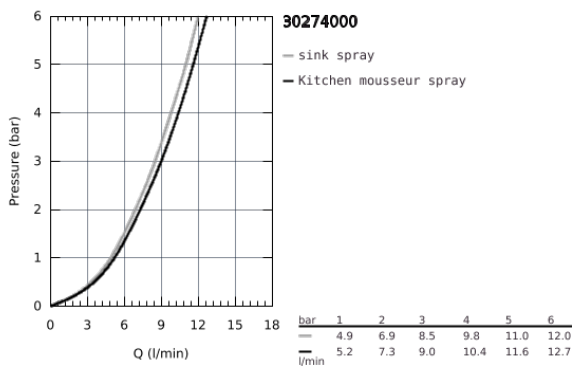

30 274 000 MINTA SINGLE-LEVER SINK MIXER 1/2"

PRODUCT DESCRIPTION

- Colour: Chrome
- L-spout
- monobloc installation
- GROHE Long-Life Shine finish
- GROHE SilkMove 46 mm ceramic cartridge
- flow strainer
- pull-out dual spray control - switches between regular flow and spray
- diverter: laminar spray/SpeedClean shower jet
- automatic return to laminar spray
- metal spray
- adjustable flow rate limiter
- swivel tubular spout
- swivel area 360°
- integrated non-return valve
- protected against backflow
- flexible connection hoses
- rapid installation system

30 274 000 MINTA SINGLE-LEVER SINK MIXER 1/2"

SPARE PARTS, October 2015 – now

- 1: Lever (Spare part-nr. 46015000)
 - 2: Shield for cross handle (Spare part-nr. 46025000)
 - 3: Cartridge (Spare part-nr. 46048000)
 - 4: Hand shower (Spare part-nr. 46926000)
 - 4.1: Strainer (Spare part-nr. 0676800M)
 - 4.2: Non-return valve (Spare part-nr. 08565000)
 - 4.3: Flow straightener (Spare part-nr. 48275000)
 - 5: Shank mounting kit (Spare part-nr. 46345000)
 - 6: Shower hose (Spare part-nr. 48293000)
 - 7: Lever (Spare part-nr. 40684000)*
 - 8: Temperature limiter (Spare part-nr. 46375000)*
- * Optional accessories