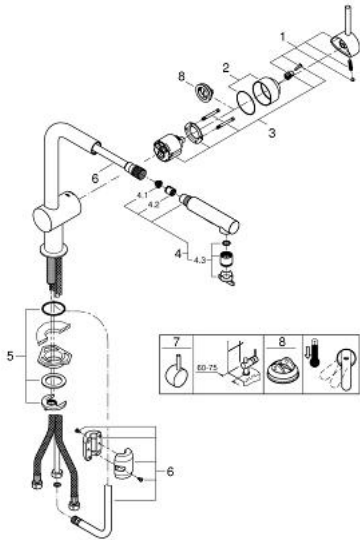

30 274 000 MINTA SINGLE-LEVER SINK MIXER 1/2"

PRODUCT DESCRIPTION

- Colour: Chrome
- L-spout
- monobloc installation
- GROHE Long-Life Shine finish
- GROHE SilkMove 46 mm ceramic cartridge
- flow strainer
- pull-out dual spray control - switches between regular flow and spray
- diverter: laminar spray/SpeedClean shower jet
- automatic return to laminar spray
- metal spray
- adjustable flow rate limiter
- swivel tubular spout
- swivel area 360°
- integrated non-return valve
- protected against backflow
- flexible connection hoses
- rapid installation system

30 274 000 MINTA SINGLE-LEVER SINK MIXER 1/2"

SPARE PARTS, October 2015 – now

- 1: Lever (Spare part-nr. 46015000)
 - 2: Shield for cross handle (Spare part-nr. 46025000)
 - 3: Cartridge (Spare part-nr. 46048000)
 - 4: Hand shower (Spare part-nr. 46926000)
 - 4.1: Strainer (Spare part-nr. 0676800M)
 - 4.2: Non-return valve (Spare part-nr. 08565000)
 - 4.3: Flow straightener (Spare part-nr. 48275000)
 - 5: Shank mounting kit (Spare part-nr. 46345000)
 - 6: Shower hose (Spare part-nr. 48293000)
 - 7: Lever (Spare part-nr. 40684000)*
 - 8: Temperature limiter (Spare part-nr. 46375000)*
- * Optional accessories