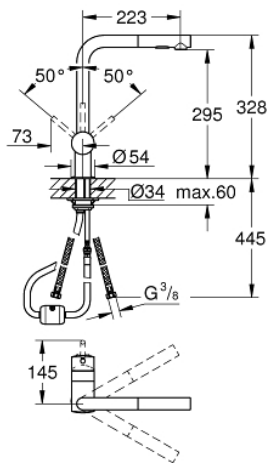

30 274 000 MINTA SINGLE-LEVER SINK MIXER 1/2"

PRODUCT DESCRIPTION

- Colour: Chrome
- L-spout
- monobloc installation
- GROHE Long-Life Shine finish
- GROHE SilkMove 46 mm ceramic cartridge
- flow strainer
- pull-out dual spray control - switches between regular flow and spray
- diverter: laminar spray/SpeedClean shower jet
- automatic return to laminar spray
- metal spray
- adjustable flow rate limiter
- swivel tubular spout
- swivel area 360°
- integrated non-return valve
- protected against backflow
- flexible connection hoses
- rapid installation system

30 274 000 MINTA SINGLE-LEVER SINK MIXER 1/2"

SPARE PARTS, October 2015 – now

- 1: Lever (Spare part-nr. 46015000)
 - 2: Shield for cross handle (Spare part-nr. 46025000)
 - 3: Cartridge (Spare part-nr. 46048000)
 - 4: Hand shower (Spare part-nr. 46926000)
 - 4.1: Strainer (Spare part-nr. 0676800M)
 - 4.2: Non-return valve (Spare part-nr. 08565000)
 - 4.3: Flow straightener (Spare part-nr. 48275000)
 - 5: Shank mounting kit (Spare part-nr. 46345000)
 - 6: Shower hose (Spare part-nr. 48293000)
 - 7: Lever (Spare part-nr. 40684000)*
 - 8: Temperature limiter (Spare part-nr. 46375000)*
- * Optional accessories