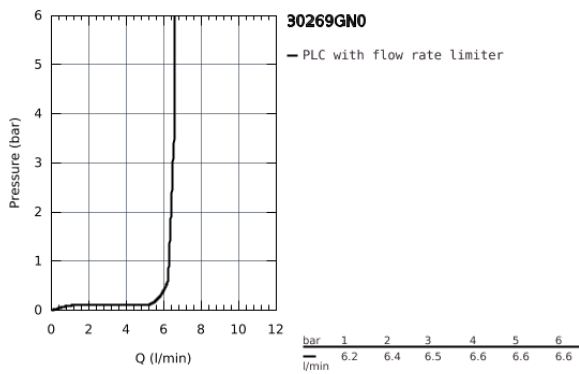

30 269 GN0 ESSENCE SINGLE-LEVER SINK MIXER 1/2"

PRODUCT DESCRIPTION

- Colour: brushed cool sunrise
- high spout
- monobloc installation
- GROHE Long-Life Shine finish
- 28 mm ceramic cartridge with GROHE SilkMove
- mousseur
- swivel tubular spout
- adjustable swivel area 0° / 150° / 360°
- flexible connection hoses
- metal fixation set
- integrated temperature limiter

30 269 GN0 ESSENCE SINGLE-LEVER SINK MIXER 1/2"