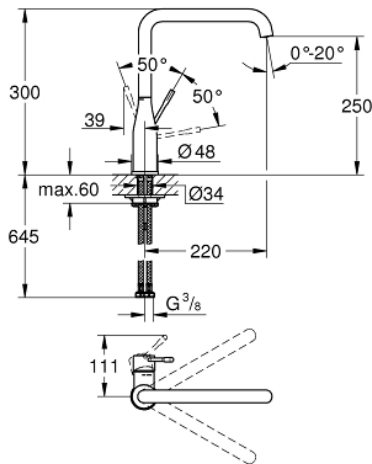

30 269 GN0 ESSENCE SINGLE-LEVER SINK MIXER 1/2"

PRODUCT DESCRIPTION

- Colour: brushed cool sunrise
- high spout
- monobloc installation
- GROHE Long-Life Shine finish
- 28 mm ceramic cartridge with GROHE SilkMove
- mousseur
- swivel tubular spout
- adjustable swivel area 0° / 150° / 360°
- flexible connection hoses
- metal fixation set
- integrated temperature limiter

30 269 GN0 ESSENCE SINGLE-LEVER SINK MIXER 1/2"