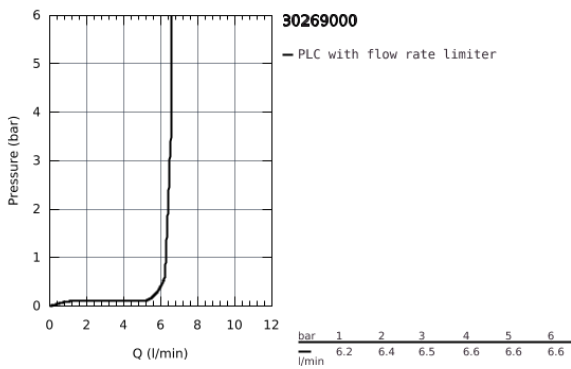

30 269 000 **ESSENCE SINGLE-LEVER SINK MIXER 1/2"**

PRODUCT DESCRIPTION

- Colour: Chrome
- high spout
- monobloc installation
- GROHE Long-Life Shine durable sparkling sheen
- 28 mm ceramic cartridge with GROHE SilkMove
- mousseur
- swivel tubular spout
- adjustable swivel area 0° / 150° / 360°
- flexible connection hoses
- metal fixation set
- integrated temperature limiter

30 269 000 ESSENCE SINGLE-LEVER SINK MIXER 1/2"

SPARE PARTS, March 2016 – now

- 1: Lever (Spare part-nr. 46927000)
- 2: Cartridge (Spare part-nr. 46580000)
- 3: L-spout (Spare part-nr. 13376000)
- 3.1: Flow restrictor (Spare part-nr. 48270000)
- 3.2: O-Ring Ø13,5 x Ø2,75 (Spare part-nr. 0128500M)
- 3.3: Safety ring (Spare part-nr. 4826600M)
- 4: Shank mounting kit (Spare part-nr. 46671000)
- 5: Mounting wrench (Spare part-nr. 19017000)*