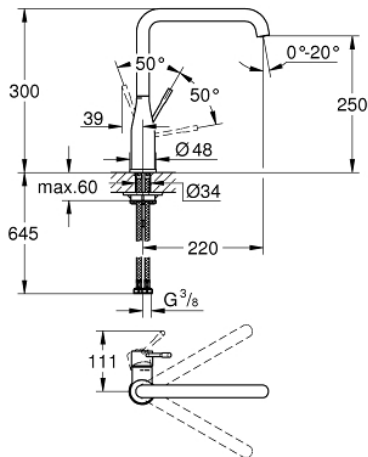

30 269 000 **ESSENCE SINGLE-LEVER SINK MIXER 1/2"**

PRODUCT DESCRIPTION

- Colour: Chrome
- high spout
- monobloc installation
- GROHE Long-Life Shine durable sparkling sheen
- 28 mm ceramic cartridge with GROHE SilkMove
- mousseur
- swivel tubular spout
- adjustable swivel area 0° / 150° / 360°
- flexible connection hoses
- metal fixation set
- integrated temperature limiter

30 269 000 ESSENCE SINGLE-LEVER SINK MIXER 1/2"

SPARE PARTS, March 2016 – now

- 1: Lever (Spare part-nr. 46927000)
- 2: Cartridge (Spare part-nr. 46580000)
- 3: L-spout (Spare part-nr. 13376000)
- 3.1: Flow restrictor (Spare part-nr. 48270000)
- 3.2: O-Ring Ø13,5 x Ø2,75 (Spare part-nr. 0128500M)
- 3.3: Safety ring (Spare part-nr. 4826600M)
- 4: Shank mounting kit (Spare part-nr. 46671000)
- 5: Mounting wrench (Spare part-nr. 19017000)*