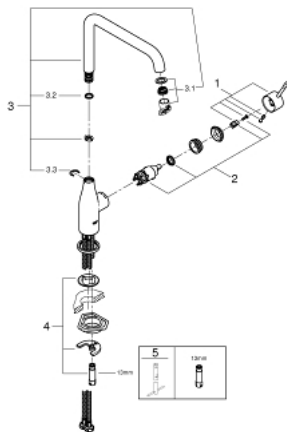

30 269 000 **ESSENCE SINGLE-LEVER SINK MIXER 1/2"**

PRODUCT DESCRIPTION

- Colour: Chrome
- high spout
- monobloc installation
- GROHE Long-Life Shine durable sparkling sheen
- 28 mm ceramic cartridge with GROHE SilkMove
- mousseur
- swivel tubular spout
- adjustable swivel area 0° / 150° / 360°
- flexible connection hoses
- metal fixation set
- integrated temperature limiter

30 269 000 ESSENCE SINGLE-LEVER SINK MIXER 1/2"

SPARE PARTS, March 2016 – now

- 1: Lever (Spare part-nr. 46927000)
- 2: Cartridge (Spare part-nr. 46580000)
- 3: L-spout (Spare part-nr. 13376000)
- 3.1: Flow restrictor (Spare part-nr. 48270000)
- 3.2: O-Ring Ø13,5 x Ø2,75 (Spare part-nr. 0128500M)
- 3.3: Safety ring (Spare part-nr. 4826600M)
- 4: Shank mounting kit (Spare part-nr. 46671000)
- 5: Mounting wrench (Spare part-nr. 19017000)*