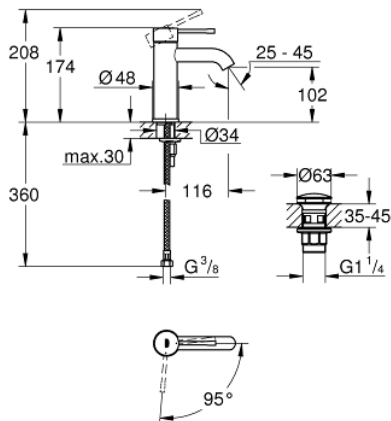

23 797 001 **ESSENCE BASIN MIXER 1/2"**  
**S-SIZE**

**PRODUCT DESCRIPTION**

- Colour: Chrome
  - monobloc installation
  - metal lever
  - GROHE SilkMove Energy Saving 28 mm ceramic cartridge with energy saving function via cold start
  - with temperature limiter
  - GROHE Long-Life Shine durable sparkling sheen
  - GROHE Water Saving mousseur 5.7 l/min
  - GROHE FastFixation Plus installation system
  - smooth body
  - waste set with push-open plug
- 
- flexible connection hoses

23 797 001 **ESSENCE BASIN MIXER 1/2"**  
**S-SIZE**

**SPARE PARTS**, September 2016 – now

- 1: Lever (Spare part-nr. 46918000)
- 2: retaining ring (Spare part-nr. 46715000)
- 3: Cartridge (Spare part-nr. 46580000)
- 4: Spray plate (Spare part-nr. 48270000)
- 5: Shank mounting kit (Spare part-nr. 46645000)
- 6: Waste set with push-open plug (Spare part-nr. 65807000)
- 7: Mounting wrench (Spare part-nr. 19017000)\*