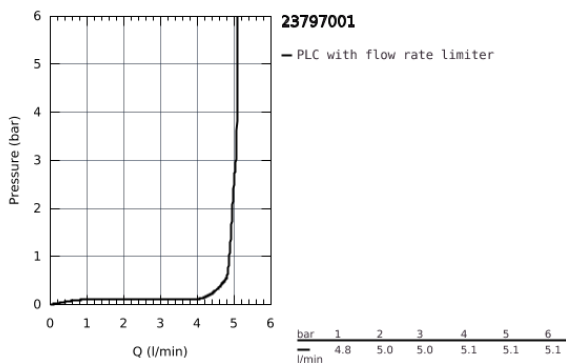

23 797 001 **ESSENCE BASIN MIXER 1/2"**  
**S-SIZE**

**PRODUCT DESCRIPTION**

- Colour: Chrome
  - monobloc installation
  - metal lever
  - GROHE SilkMove Energy Saving 28 mm ceramic cartridge with energy saving function via cold start
  - with temperature limiter
  - GROHE Long-Life Shine durable sparkling sheen
  - GROHE Water Saving mousseur 5.7 l/min
  - GROHE FastFixation Plus installation system
  - smooth body
  - waste set with push-open plug
- 
- flexible connection hoses

23 797 001 **ESSENCE BASIN MIXER 1/2"**  
**S-SIZE**

**SPARE PARTS**, September 2016 – now

- 1: Lever (Spare part-nr. 46918000)
- 2: retaining ring (Spare part-nr. 46715000)
- 3: Cartridge (Spare part-nr. 46580000)
- 4: Spray plate (Spare part-nr. 48270000)
- 5: Shank mounting kit (Spare part-nr. 46645000)
- 6: Waste set with push-open plug (Spare part-nr. 65807000)
- 7: Mounting wrench (Spare part-nr. 19017000)\*