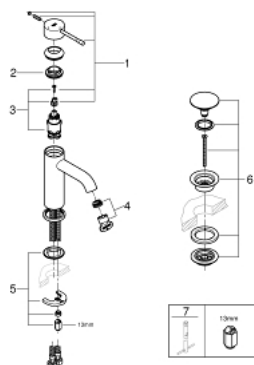

23 797 001 **ESSENCE BASIN MIXER 1/2"**  
**S-SIZE**

**PRODUCT DESCRIPTION**

- Colour: Chrome
  - monobloc installation
  - metal lever
  - GROHE SilkMove Energy Saving 28 mm ceramic cartridge with energy saving function via cold start
  - with temperature limiter
  - GROHE Long-Life Shine durable sparkling sheen
  - GROHE Water Saving mousseur 5.7 l/min
  - GROHE FastFixation Plus installation system
  - smooth body
  - waste set with push-open plug
- 
- flexible connection hoses

23 797 001 **ESSENCE BASIN MIXER 1/2"**  
**S-SIZE**

**SPARE PARTS**, September 2016 – now

- 1: Lever (Spare part-nr. 46918000)
- 2: retaining ring (Spare part-nr. 46715000)
- 3: Cartridge (Spare part-nr. 46580000)
- 4: Spray plate (Spare part-nr. 48270000)
- 5: Shank mounting kit (Spare part-nr. 46645000)
- 6: Waste set with push-open plug (Spare part-nr. 65807000)
- 7: Mounting wrench (Spare part-nr. 19017000)\*