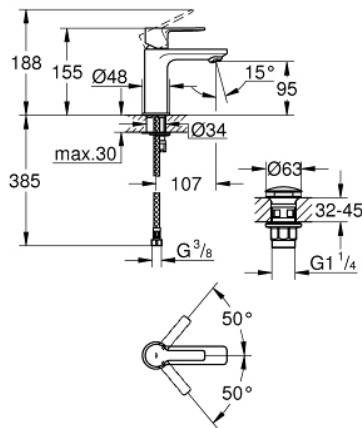

23 791 001 LINEARE BASIN MIXER 1/2"  
XS-SIZE

**PRODUCT DESCRIPTION**

- Colour: Chrome
- monobloc installation
- metal lever
- 28 mm ceramic cartridge with GROHE SilkMove
- with temperature limiter
- GROHE Long-Life Shine durable sparkling sheen
- GROHE Water Saving SpeedClean mousseur 5.7 l/min
- GROHE FastFixation Plus installation system
- smooth body with push-open pop-up waste set 1 1/4"
- flexible connection hoses

23 791 001 LINEARE BASIN MIXER 1/2"  
XS-SIZE

**SPARE PARTS**, July 2016 – now

- 1: Lever (Spare part-nr. 46980000)
  - 2: Shield for cross handle (Spare part-nr. 46581000)
  - 3: retaining ring (Spare part-nr. 07419000)
  - 4: Cartridge (Spare part-nr. 46580000)
  - 5: Flow restrictor (Spare part-nr. 48159000)
  - 6: Shank mounting kit (Spare part-nr. 46645000)
  - 7: Waste set with push-open plug (Spare part-nr. 65807000)
  - 7.1: Nipple (Spare part-nr. 45986000)
  - 8: Mounting wrench (Spare part-nr. 19017000)\*
- \* Optional accessories