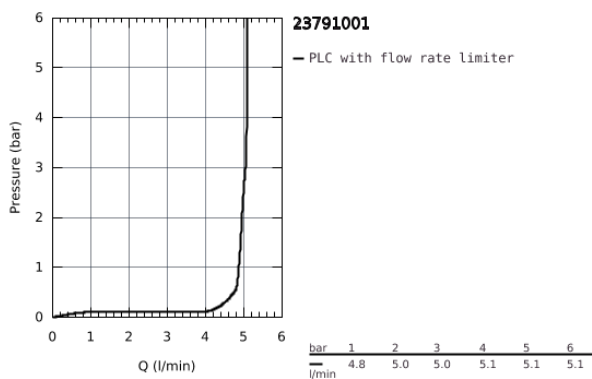

23 791 001 LINEARE BASIN MIXER 1/2"  
XS-SIZE

**PRODUCT DESCRIPTION**

- Colour: Chrome
- monobloc installation
- metal lever
- 28 mm ceramic cartridge with GROHE SilkMove
- with temperature limiter
- GROHE Long-Life Shine durable sparkling sheen
- GROHE Water Saving SpeedClean mousseur 5.7 l/min
- GROHE FastFixation Plus installation system
- smooth body with push-open pop-up waste set 1 1/4"
- flexible connection hoses

23 791 001 LINEARE BASIN MIXER 1/2"  
XS-SIZE

**SPARE PARTS**, July 2016 – now

- 1: Lever (Spare part-nr. 46980000)
  - 2: Shield for cross handle (Spare part-nr. 46581000)
  - 3: retaining ring (Spare part-nr. 07419000)
  - 4: Cartridge (Spare part-nr. 46580000)
  - 5: Flow restrictor (Spare part-nr. 48159000)
  - 6: Shank mounting kit (Spare part-nr. 46645000)
  - 7: Waste set with push-open plug (Spare part-nr. 65807000)
  - 7.1: Nipple (Spare part-nr. 45986000)
  - 8: Mounting wrench (Spare part-nr. 19017000)\*
- \* Optional accessories