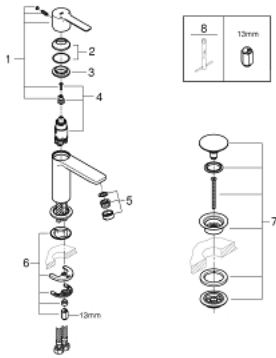

23 791 001 LINEARE BASIN MIXER 1/2"  
XS-SIZE

**PRODUCT DESCRIPTION**

- Colour: Chrome
- monobloc installation
- metal lever
- 28 mm ceramic cartridge with GROHE SilkMove
- with temperature limiter
- GROHE Long-Life Shine durable sparkling sheen
- GROHE Water Saving SpeedClean mousseur 5.7 l/min
- GROHE FastFixation Plus installation system
- smooth body with push-open pop-up waste set 1 1/4"
- flexible connection hoses

23 791 001 LINEARE BASIN MIXER 1/2"  
XS-SIZE

**SPARE PARTS**, July 2016 – now

- 1: Lever (Spare part-nr. 46980000)
  - 2: Shield for cross handle (Spare part-nr. 46581000)
  - 3: retaining ring (Spare part-nr. 07419000)
  - 4: Cartridge (Spare part-nr. 46580000)
  - 5: Flow restrictor (Spare part-nr. 48159000)
  - 6: Shank mounting kit (Spare part-nr. 46645000)
  - 7: Waste set with push-open plug (Spare part-nr. 65807000)
  - 7.1: Nipple (Spare part-nr. 45986000)
  - 8: Mounting wrench (Spare part-nr. 19017000)\*
- \* Optional accessories