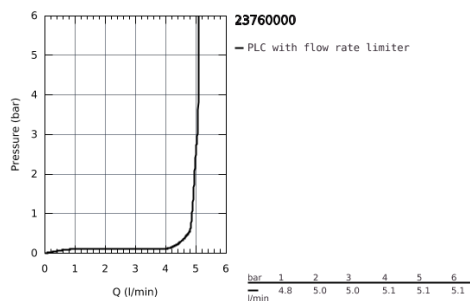

23 760 000 **BAUEDGE SINGLE-LEVER BASIN MIXER 1/2"**  
**L-SIZE**

**PRODUCT DESCRIPTION**

- Colour: Chrome
- monobloc installation
- metal lever
- GROHE Long-Life 28 mm ceramic cartridge
- GROHE Long-Life finish
- GROHE Water Saving mousseur 5.7 l/min
- rapid installation system
- swivel tubular spout
- plastic pop-up waste set 1 1/4"
- flexible connection hoses

23 760 000 **BAUEDGE SINGLE-LEVER BASIN MIXER 1/2"**  
**L-SIZE**

**SPARE PARTS**, December 2018 – now

- 1: Lever (Spare part-nr. 46812000)
- 2: Shield for cross handle (Spare part-nr. 46581000)
- 3: retaining ring (Spare part-nr. 46715000)
- 4: Cartridge (Spare part-nr. 46580000)
- 5: Flow restrictor (Spare part-nr. 13935000)
- 6: Safety ring (Spare part-nr. 4825700M)
- 7: Pop-up rod (Spare part-nr. 46739000)
- 8: Shank mounting kit (Spare part-nr. 46249000)
- 9: Pop-up waste set 1 1/4" (Spare part-nr. 28910000)
- 9.1: Chrome bath plug (Spare part-nr. 07182000)
- 9.2: Eccentric rod (Spare part-nr. 07052000)
- 10: Eccentric rod (Spare part-nr. 07341000)\*
- 11: Mounting wrench (Spare part-nr. 19017000)\*