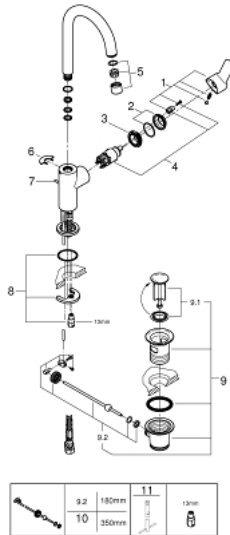

23 760 000 **BAUEDGE SINGLE-LEVER BASIN MIXER 1/2"**  
**L-SIZE**

**PRODUCT DESCRIPTION**

- Colour: Chrome
- monobloc installation
- metal lever
- GROHE Long-Life 28 mm ceramic cartridge
- GROHE Long-Life finish
- GROHE Water Saving mousseur 5.7 l/min
- rapid installation system
- swivel tubular spout
- plastic pop-up waste set 1 1/4"
- flexible connection hoses

23 760 000 **BAUEDGE SINGLE-LEVER BASIN MIXER 1/2"**  
**L-SIZE**

**SPARE PARTS**, December 2018 – now

- 1: Lever (Spare part-nr. 46812000)
- 2: Shield for cross handle (Spare part-nr. 46581000)
- 3: retaining ring (Spare part-nr. 46715000)
- 4: Cartridge (Spare part-nr. 46580000)
- 5: Flow restrictor (Spare part-nr. 13935000)
- 6: Safety ring (Spare part-nr. 4825700M)
- 7: Pop-up rod (Spare part-nr. 46739000)
- 8: Shank mounting kit (Spare part-nr. 46249000)
- 9: Pop-up waste set 1 1/4" (Spare part-nr. 28910000)
- 9.1: Chrome bath plug (Spare part-nr. 07182000)
- 9.2: Eccentric rod (Spare part-nr. 07052000)
- 10: Eccentric rod (Spare part-nr. 07341000)\*
- 11: Mounting wrench (Spare part-nr. 19017000)\*