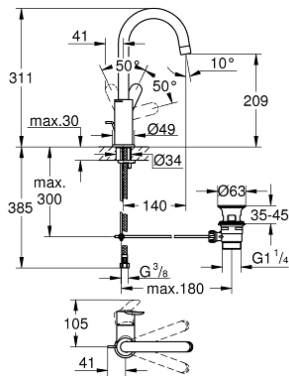

23 760 000 **BAUEDGE SINGLE-LEVER BASIN MIXER 1/2"**  
**L-SIZE**

**PRODUCT DESCRIPTION**

- Colour: Chrome
- monobloc installation
- metal lever
- GROHE Long-Life 28 mm ceramic cartridge
- GROHE Long-Life finish
- GROHE Water Saving mousseur 5.7 l/min
- rapid installation system
- swivel tubular spout
- plastic pop-up waste set 1 1/4"
- flexible connection hoses

23 760 000 **BAUEDGE SINGLE-LEVER BASIN MIXER 1/2"**  
**L-SIZE**

**SPARE PARTS**, December 2018 – now

- 1: Lever (Spare part-nr. 46812000)
- 2: Shield for cross handle (Spare part-nr. 46581000)
- 3: retaining ring (Spare part-nr. 46715000)
- 4: Cartridge (Spare part-nr. 46580000)
- 5: Flow restrictor (Spare part-nr. 13935000)
- 6: Safety ring (Spare part-nr. 4825700M)
- 7: Pop-up rod (Spare part-nr. 46739000)
- 8: Shank mounting kit (Spare part-nr. 46249000)
- 9: Pop-up waste set 1 1/4" (Spare part-nr. 28910000)
- 9.1: Chrome bath plug (Spare part-nr. 07182000)
- 9.2: Eccentric rod (Spare part-nr. 07052000)
- 10: Eccentric rod (Spare part-nr. 07341000)\*
- 11: Mounting wrench (Spare part-nr. 19017000)\*