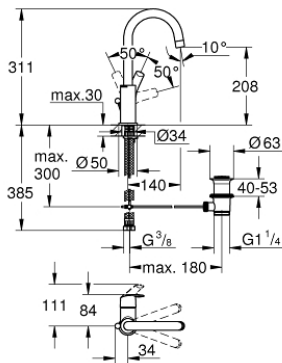

23 537 002 **EUROSMART SINGLE-LEVER BASIN MIXER 1/2"**
L-SIZE

PRODUCT DESCRIPTION

- Colour: Chrome
- monobloc installation
- metal lever
- 28 mm ceramic cartridge with GROHE SilkMove
- with temperature limiter
- GROHE Long-Life finish
- GROHE Water Saving mousseur 5.7 l/min
- GROHE FastFixation installation system
- swivel tubular spout
- swivel area 360°
- pop-up waste set 1 1/4"
- flexible connection hoses

23 537 002 **EUROSMART SINGLE-LEVER BASIN MIXER 1/2"**
L-SIZE

SPARE PARTS, January 2019 – now

- 1: Lever (Spare part-nr. 46900000)
 - 2: retaining ring (Spare part-nr. 46715000)
 - 3: Cartridge (Spare part-nr. 46580000)
 - 4: Swivel tube spout (Spare part-nr. 13368000)
 - 4.1: Safety ring (Spare part-nr. 4825700M)
 - 4.2: Flow restrictor (Spare part-nr. 13967000)
 - 5: Pop-up rod (Spare part-nr. 06329000)
 - 6: Shank mounting kit (Spare part-nr. 46249000)
 - 7: Pop-up waste set 1 1/4" (Spare part-nr. 28910000)
 - 7.1: Chrome bath plug (Spare part-nr. 07182000)
 - 7.2: Eccentric rod (Spare part-nr. 07052000)
 - 8: Mounting wrench (Spare part-nr. 19017000)*
 - 9: Eccentric rod (Spare part-nr. 07341000)*
- * Optional accessories