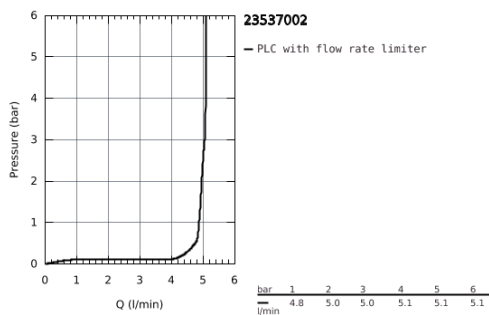

23 537 002 **EUROSMART SINGLE-LEVER BASIN MIXER 1/2"**
L-SIZE

PRODUCT DESCRIPTION

- Colour: Chrome
- monobloc installation
- metal lever
- 28 mm ceramic cartridge with GROHE SilkMove
- with temperature limiter
- GROHE Long-Life finish
- GROHE Water Saving mousseur 5.7 l/min
- GROHE FastFixation installation system
- swivel tubular spout
- swivel area 360°
- pop-up waste set 1 1/4"
- flexible connection hoses

23 537 002 **EUROSMART SINGLE-LEVER BASIN MIXER 1/2"**
L-SIZE

SPARE PARTS, January 2019 – now

- 1: Lever (Spare part-nr. 46900000)
 - 2: retaining ring (Spare part-nr. 46715000)
 - 3: Cartridge (Spare part-nr. 46580000)
 - 4: Swivel tube spout (Spare part-nr. 13368000)
 - 4.1: Safety ring (Spare part-nr. 4825700M)
 - 4.2: Flow restrictor (Spare part-nr. 13967000)
 - 5: Pop-up rod (Spare part-nr. 06329000)
 - 6: Shank mounting kit (Spare part-nr. 46249000)
 - 7: Pop-up waste set 1 1/4" (Spare part-nr. 28910000)
 - 7.1: Chrome bath plug (Spare part-nr. 07182000)
 - 7.2: Eccentric rod (Spare part-nr. 07052000)
 - 8: Mounting wrench (Spare part-nr. 19017000)*
 - 9: Eccentric rod (Spare part-nr. 07341000)*
- * Optional accessories