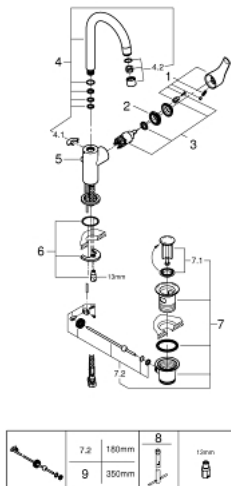

23 537 002 **EUROSMART SINGLE-LEVER BASIN MIXER 1/2"**
L-SIZE

PRODUCT DESCRIPTION

- Colour: Chrome
- monobloc installation
- metal lever
- 28 mm ceramic cartridge with GROHE SilkMove
- with temperature limiter
- GROHE Long-Life finish
- GROHE Water Saving mousseur 5.7 l/min
- GROHE FastFixation installation system
- swivel tubular spout
- swivel area 360°
- pop-up waste set 1 1/4"
- flexible connection hoses

23 537 002 **EUROSMART SINGLE-LEVER BASIN MIXER 1/2"**
L-SIZE

SPARE PARTS, January 2019 – now

- 1: Lever (Spare part-nr. 46900000)
 - 2: retaining ring (Spare part-nr. 46715000)
 - 3: Cartridge (Spare part-nr. 46580000)
 - 4: Swivel tube spout (Spare part-nr. 13368000)
 - 4.1: Safety ring (Spare part-nr. 4825700M)
 - 4.2: Flow restrictor (Spare part-nr. 13967000)
 - 5: Pop-up rod (Spare part-nr. 06329000)
 - 6: Shank mounting kit (Spare part-nr. 46249000)
 - 7: Pop-up waste set 1 1/4" (Spare part-nr. 28910000)
 - 7.1: Chrome bath plug (Spare part-nr. 07182000)
 - 7.2: Eccentric rod (Spare part-nr. 07052000)
 - 8: Mounting wrench (Spare part-nr. 19017000)*
 - 9: Eccentric rod (Spare part-nr. 07341000)*
- * Optional accessories