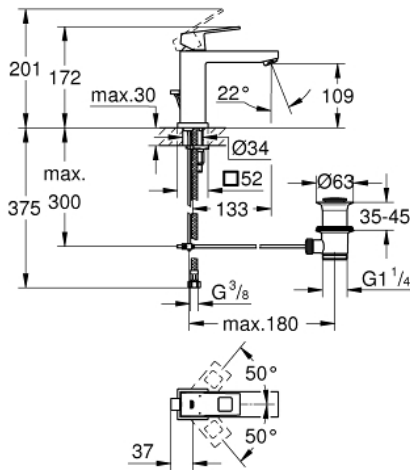

23 445 000 **EUROCUBE BASIN MIXER 1/2"**  
**M-SIZE**

**PRODUCT DESCRIPTION**

- Colour: Chrome
- monobloc installation
- metal lever
- 28 mm ceramic cartridge with GROHE SilkMove
- with temperature limiter
- GROHE Long-Life Shine durable sparkling sheen
- GROHE Water Saving SpeedClean mousseur 5.7 l/min
- GROHE FastFixation Plus installation system
- pop-up waste set 1 1/4"
  
- flexible connection hoses

23 445 000 **EUROCUBE BASIN MIXER 1/2"**  
**M-SIZE**

**SPARE PARTS**, September 2013 – now

- 1: Lever (Spare part-nr. 46786000)
  - 2: retaining ring (Spare part-nr. 46715000)
  - 3: Cartridge (Spare part-nr. 46580000)
  - 4: Flow restrictor (Spare part-nr. 48159000)
  - 5: Pop-up rod (Spare part-nr. 46787000)
  - 6: Shank mounting kit (Spare part-nr. 46645000)
  - 7: Pop-up waste set 1 1/4" (Spare part-nr. 28910000)
  - 7.1: Chrome bath plug (Spare part-nr. 07182000)
  - 7.2: Eccentric rod (Spare part-nr. 07052000)
  - 8: Mounting wrench (Spare part-nr. 19017000)\*
  - 9: Eccentric rod (Spare part-nr. 07341000)\*
- \* Optional accessories