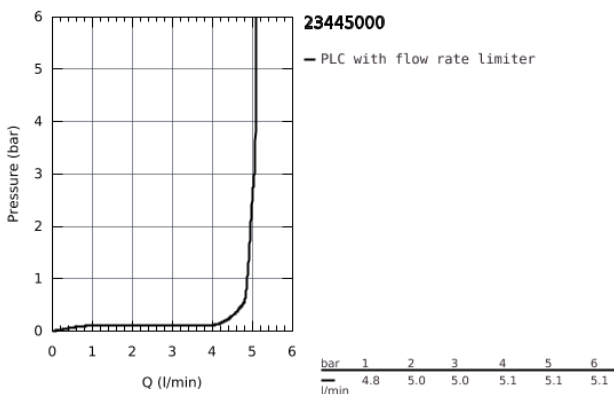

23 445 000 **EUROCUBE BASIN MIXER 1/2"**  
**M-SIZE**

**PRODUCT DESCRIPTION**

- Colour: Chrome
- monobloc installation
- metal lever
- 28 mm ceramic cartridge with GROHE SilkMove
- with temperature limiter
- GROHE Long-Life Shine durable sparkling sheen
- GROHE Water Saving SpeedClean mousseur 5.7 l/min
- GROHE FastFixation Plus installation system
- pop-up waste set 1 1/4"
  
- flexible connection hoses

23 445 000 **EUROCUBE BASIN MIXER 1/2"**  
**M-SIZE**

**SPARE PARTS**, September 2013 – now

- 1: Lever (Spare part-nr. 46786000)
  - 2: retaining ring (Spare part-nr. 46715000)
  - 3: Cartridge (Spare part-nr. 46580000)
  - 4: Flow restrictor (Spare part-nr. 48159000)
  - 5: Pop-up rod (Spare part-nr. 46787000)
  - 6: Shank mounting kit (Spare part-nr. 46645000)
  - 7: Pop-up waste set 1 1/4" (Spare part-nr. 28910000)
  - 7.1: Chrome bath plug (Spare part-nr. 07182000)
  - 7.2: Eccentric rod (Spare part-nr. 07052000)
  - 8: Mounting wrench (Spare part-nr. 19017000)\*
  - 9: Eccentric rod (Spare part-nr. 07341000)\*
- \* Optional accessories