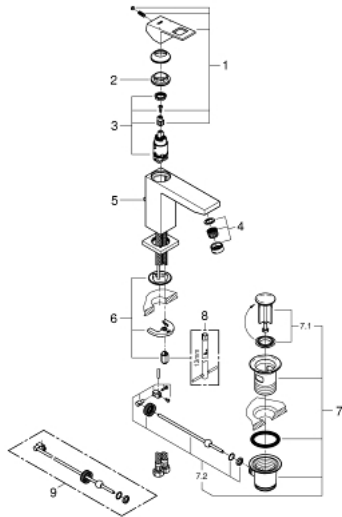

23 445 000 **EUROCUBE BASIN MIXER 1/2"**  
**M-SIZE**

**PRODUCT DESCRIPTION**

- Colour: Chrome
- monobloc installation
- metal lever
- 28 mm ceramic cartridge with GROHE SilkMove
- with temperature limiter
- GROHE Long-Life Shine durable sparkling sheen
- GROHE Water Saving SpeedClean mousseur 5.7 l/min
- GROHE FastFixation Plus installation system
- pop-up waste set 1 1/4"
  
- flexible connection hoses

23 445 000 **EUROCUBE BASIN MIXER 1/2"**  
**M-SIZE**

**SPARE PARTS**, September 2013 – now

- 1: Lever (Spare part-nr. 46786000)
  - 2: retaining ring (Spare part-nr. 46715000)
  - 3: Cartridge (Spare part-nr. 46580000)
  - 4: Flow restrictor (Spare part-nr. 48159000)
  - 5: Pop-up rod (Spare part-nr. 46787000)
  - 6: Shank mounting kit (Spare part-nr. 46645000)
  - 7: Pop-up waste set 1 1/4" (Spare part-nr. 28910000)
  - 7.1: Chrome bath plug (Spare part-nr. 07182000)
  - 7.2: Eccentric rod (Spare part-nr. 07052000)
  - 8: Mounting wrench (Spare part-nr. 19017000)\*
  - 9: Eccentric rod (Spare part-nr. 07341000)\*
- \* Optional accessories