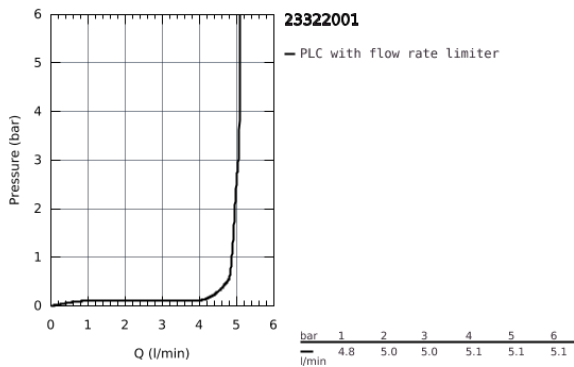

23 322 001 **EUROSMART BASIN MIXER 1/2"**
M-SIZE

PRODUCT DESCRIPTION

- Colour: Chrome
- monobloc installation
- metal lever
- 28 mm ceramic cartridge with GROHE SilkMove
- with temperature limiter
- GROHE Long-Life Shine durable sparkling sheen
- GROHE Water Saving mousseur 5.7 l/min
- GROHE FastFixation installation system
- pop-up waste set 1 1/4"
- flexible connection hoses

23 322 001 EUROSMART BASIN MIXER 1/2" M-SIZE

SPARE PARTS, April 2016 – now

- 1: Lever (Spare part-nr. 46859000)
- 2: retaining ring (Spare part-nr. 46715000)
- 3: Cartridge (Spare part-nr. 46580000)
- 4: Pop-up rod (Spare part-nr. 06329000)
- 5: Flow restrictor (Spare part-nr. 48159000)
- 6: Shank mounting kit (Spare part-nr. 46249000)
- 7: Pop-up waste set 1 1/4" (Spare part-nr. 28910000)
- 7.1: Chrome bath plug (Spare part-nr. 07182000)
- 7.2: Eccentric rod (Spare part-nr. 07052000)
- 8: Mounting wrench (Spare part-nr. 19017000)*
- 9: Eccentric rod (Spare part-nr. 07341000)*