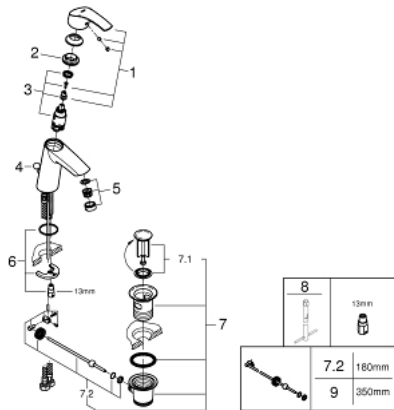

23 322 001 **EUROSMART BASIN MIXER 1/2"**
M-SIZE

PRODUCT DESCRIPTION

- Colour: Chrome
- monobloc installation
- metal lever
- 28 mm ceramic cartridge with GROHE SilkMove
- with temperature limiter
- GROHE Long-Life Shine durable sparkling sheen
- GROHE Water Saving mousseur 5.7 l/min
- GROHE FastFixation installation system
- pop-up waste set 1 1/4"
- flexible connection hoses

23 322 001 EUROSMART BASIN MIXER 1/2" M-SIZE

SPARE PARTS, April 2016 – now

- 1: Lever (Spare part-nr. 46859000)
- 2: retaining ring (Spare part-nr. 46715000)
- 3: Cartridge (Spare part-nr. 46580000)
- 4: Pop-up rod (Spare part-nr. 06329000)
- 5: Flow restrictor (Spare part-nr. 48159000)
- 6: Shank mounting kit (Spare part-nr. 46249000)
- 7: Pop-up waste set 1 1/4" (Spare part-nr. 28910000)
- 7.1: Chrome bath plug (Spare part-nr. 07182000)
- 7.2: Eccentric rod (Spare part-nr. 07052000)
- 8: Mounting wrench (Spare part-nr. 19017000)*
- 9: Eccentric rod (Spare part-nr. 07341000)*