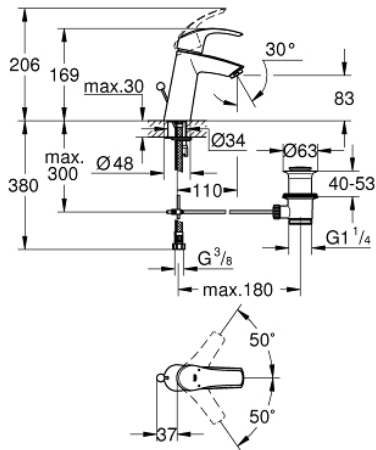

23 322 001 **EUROSMART BASIN MIXER 1/2"**
M-SIZE

PRODUCT DESCRIPTION

- Colour: Chrome
- monobloc installation
- metal lever
- 28 mm ceramic cartridge with GROHE SilkMove
- with temperature limiter
- GROHE Long-Life Shine durable sparkling sheen
- GROHE Water Saving mousseur 5.7 l/min
- GROHE FastFixation installation system
- pop-up waste set 1 1/4"
- flexible connection hoses

23 322 001 EUROSMART BASIN MIXER 1/2" M-SIZE

SPARE PARTS, April 2016 – now

- 1: Lever (Spare part-nr. 46859000)
- 2: retaining ring (Spare part-nr. 46715000)
- 3: Cartridge (Spare part-nr. 46580000)
- 4: Pop-up rod (Spare part-nr. 06329000)
- 5: Flow restrictor (Spare part-nr. 48159000)
- 6: Shank mounting kit (Spare part-nr. 46249000)
- 7: Pop-up waste set 1 1/4" (Spare part-nr. 28910000)
- 7.1: Chrome bath plug (Spare part-nr. 07182000)
- 7.2: Eccentric rod (Spare part-nr. 07052000)
- 8: Mounting wrench (Spare part-nr. 19017000)*
- 9: Eccentric rod (Spare part-nr. 07341000)*