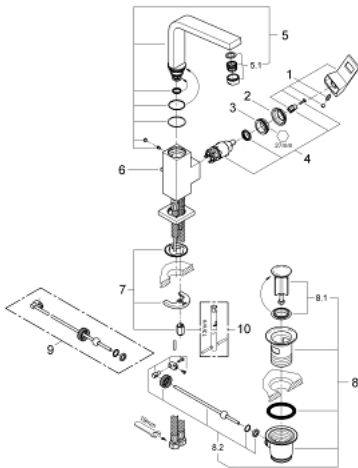

23 135 00E **EUROCUBE SINGLE-LEVER BASIN MIXER 1/2"**
L-SIZE

PRODUCT DESCRIPTION

- Colour: Chrome
- monobloc installation
- metal lever
- 28 mm ceramic cartridge with GROHE SilkMove
- temperature limiter
- GROHE Long-Life finish
- GROHE Water Saving SpeedClean mousseur 5.7 l/min
- GROHE FastFixation Plus installation system
- swivel tubular spout with stop limiter
- pop-up waste set 1 1/4"
- flexible connection hoses

23 135 00E **EUROCUBE SINGLE-LEVER BASIN MIXER 1/2"**
L-SIZE

SPARE PARTS, November 2010 – now

- 1: Lever (Spare part-nr. 46788000)
- 2: Shield for cross handle (Spare part-nr. 46581000)
- 3: retaining ring (Spare part-nr. 07419000)
- 4: Cartridge (Spare part-nr. 46580000)
- 5: Biflo spout (Spare part-nr. 13323000)
- 5.1: Flow restrictor (Spare part-nr. 48159000)
- 6: Pop-up rod (Spare part-nr. 46787000)
- 7: Shank mounting kit (Spare part-nr. 46645000)
- 8: Pop-up waste set 1 1/4" (Spare part-nr. 28910000)
- 8.1: Chrome bath plug (Spare part-nr. 07182000)
- 8.2: Eccentric rod (Spare part-nr. 07052000)
- 9: Eccentric rod (Spare part-nr. 07341000)*
- 10: Mounting wrench (Spare part-nr. 19017000)*