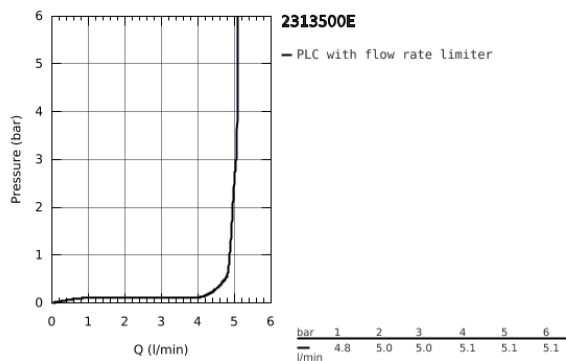

23 135 00E **EUROCUBE SINGLE-LEVER BASIN MIXER 1/2"**
L-SIZE

PRODUCT DESCRIPTION

- Colour: Chrome
- monobloc installation
- metal lever
- 28 mm ceramic cartridge with GROHE SilkMove
- temperature limiter
- GROHE Long-Life finish
- GROHE Water Saving SpeedClean mousseur 5.7 l/min
- GROHE FastFixation Plus installation system
- swivel tubular spout with stop limiter
- pop-up waste set 1 1/4"
- flexible connection hoses

23 135 00E **EUROCUBE SINGLE-LEVER BASIN MIXER 1/2"**
L-SIZE

SPARE PARTS, November 2010 – now

- 1: Lever (Spare part-nr. 46788000)
- 2: Shield for cross handle (Spare part-nr. 46581000)
- 3: retaining ring (Spare part-nr. 07419000)
- 4: Cartridge (Spare part-nr. 46580000)
- 5: Biflo spout (Spare part-nr. 13323000)
- 5.1: Flow restrictor (Spare part-nr. 48159000)
- 6: Pop-up rod (Spare part-nr. 46787000)
- 7: Shank mounting kit (Spare part-nr. 46645000)
- 8: Pop-up waste set 1 1/4" (Spare part-nr. 28910000)
- 8.1: Chrome bath plug (Spare part-nr. 07182000)
- 8.2: Eccentric rod (Spare part-nr. 07052000)
- 9: Eccentric rod (Spare part-nr. 07341000)*
- 10: Mounting wrench (Spare part-nr. 19017000)*