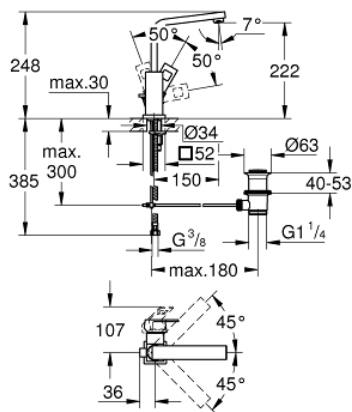

23 135 00E **EUROCUBE SINGLE-LEVER BASIN MIXER 1/2"**
L-SIZE

PRODUCT DESCRIPTION

- Colour: Chrome
- monobloc installation
- metal lever
- 28 mm ceramic cartridge with GROHE SilkMove
- temperature limiter
- GROHE Long-Life finish
- GROHE Water Saving SpeedClean mousseur 5.7 l/min
- GROHE FastFixation Plus installation system
- swivel tubular spout with stop limiter
- pop-up waste set 1 1/4"
- flexible connection hoses

23 135 00E **EUROCUBE SINGLE-LEVER BASIN MIXER 1/2"**
L-SIZE

SPARE PARTS, November 2010 – now

- 1: Lever (Spare part-nr. 46788000)
- 2: Shield for cross handle (Spare part-nr. 46581000)
- 3: retaining ring (Spare part-nr. 07419000)
- 4: Cartridge (Spare part-nr. 46580000)
- 5: Biflo spout (Spare part-nr. 13323000)
- 5.1: Flow restrictor (Spare part-nr. 48159000)
- 6: Pop-up rod (Spare part-nr. 46787000)
- 7: Shank mounting kit (Spare part-nr. 46645000)
- 8: Pop-up waste set 1 1/4" (Spare part-nr. 28910000)
- 8.1: Chrome bath plug (Spare part-nr. 07182000)
- 8.2: Eccentric rod (Spare part-nr. 07052000)
- 9: Eccentric rod (Spare part-nr. 07341000)*
- 10: Mounting wrench (Spare part-nr. 19017000)*