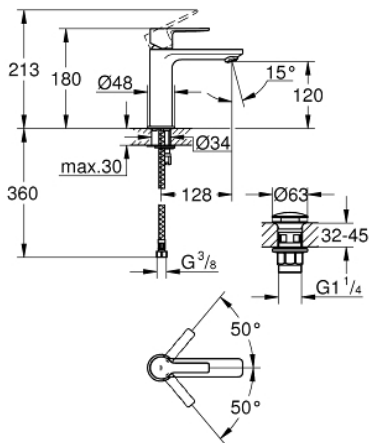

23 106 001 LINEARE BASIN MIXER 1/2"  
S-SIZE

**PRODUCT DESCRIPTION**

- Colour: Chrome
- monobloc installation
- metal lever
- 28 mm ceramic cartridge with GROHE SilkMove
- with temperature limiter
- GROHE Long-Life finish
- GROHE Water Saving SpeedClean mousseur 5.7 l/min
- GROHE FastFixation Plus installation system
- smooth body with push-open pop-up waste set 1 1/4"
- flexible connection hoses

23 106 001 LINEARE BASIN MIXER 1/2"  
S-SIZE

23 106 001 **LINEARE BASIN MIXER 1/2"**  
**S-SIZE**

**SPARE PARTS**, July 2016 – now

- 1: Lever (Spare part-nr. 46980000)
  - 2: Shield for cross handle (Spare part-nr. 46581000)
  - 3: retaining ring (Spare part-nr. 07419000)
  - 4: Cartridge (Spare part-nr. 46580000)
  - 5: Flow restrictor (Spare part-nr. 48159000)
  - 6: Shank mounting kit (Spare part-nr. 46645000)
  - 7: Waste set with push-open plug (Spare part-nr. 65807000)
  - 8: Mounting wrench (Spare part-nr. 19017000)\*
- \* Optional accessories