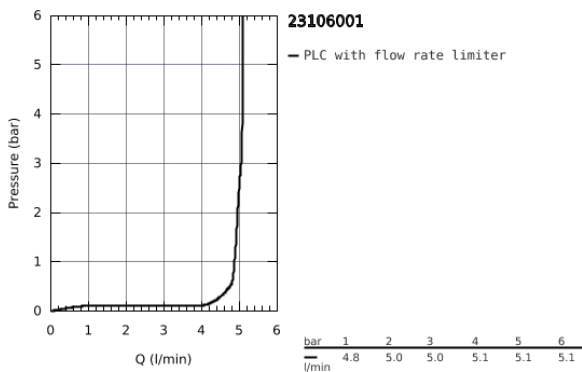

23 106 001 LINEARE BASIN MIXER 1/2"  
S-SIZE

**PRODUCT DESCRIPTION**

- Colour: Chrome
- monobloc installation
- metal lever
- 28 mm ceramic cartridge with GROHE SilkMove
- with temperature limiter
- GROHE Long-Life finish
- GROHE Water Saving SpeedClean mousseur 5.7 l/min
- GROHE FastFixation Plus installation system
- smooth body with push-open pop-up waste set 1 1/4"
- flexible connection hoses

23 106 001 LINEARE BASIN MIXER 1/2"  
S-SIZE

23 106 001 **LINEARE BASIN MIXER 1/2"**  
**S-SIZE**

**SPARE PARTS**, July 2016 – now

- 1: Lever (Spare part-nr. 46980000)
  - 2: Shield for cross handle (Spare part-nr. 46581000)
  - 3: retaining ring (Spare part-nr. 07419000)
  - 4: Cartridge (Spare part-nr. 46580000)
  - 5: Flow restrictor (Spare part-nr. 48159000)
  - 6: Shank mounting kit (Spare part-nr. 46645000)
  - 7: Waste set with push-open plug (Spare part-nr. 65807000)
  - 8: Mounting wrench (Spare part-nr. 19017000)\*
- \* Optional accessories