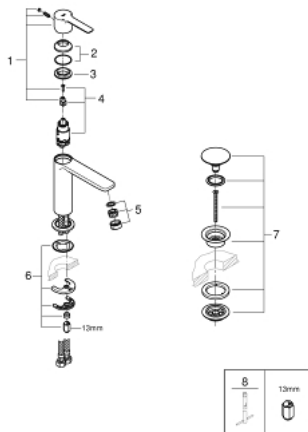

23 106 001 LINEARE BASIN MIXER 1/2"  
S-SIZE

**PRODUCT DESCRIPTION**

- Colour: Chrome
- monobloc installation
- metal lever
- 28 mm ceramic cartridge with GROHE SilkMove
- with temperature limiter
- GROHE Long-Life finish
- GROHE Water Saving SpeedClean mousseur 5.7 l/min
- GROHE FastFixation Plus installation system
- smooth body with push-open pop-up waste set 1 1/4"
- flexible connection hoses

23 106 001 LINEARE BASIN MIXER 1/2"  
S-SIZE

23 106 001 **LINEARE BASIN MIXER 1/2"**  
**S-SIZE**

**SPARE PARTS**, July 2016 – now

- 1: Lever (Spare part-nr. 46980000)
  - 2: Shield for cross handle (Spare part-nr. 46581000)
  - 3: retaining ring (Spare part-nr. 07419000)
  - 4: Cartridge (Spare part-nr. 46580000)
  - 5: Flow restrictor (Spare part-nr. 48159000)
  - 6: Shank mounting kit (Spare part-nr. 46645000)
  - 7: Waste set with push-open plug (Spare part-nr. 65807000)
  - 8: Mounting wrench (Spare part-nr. 19017000)\*
- \* Optional accessories