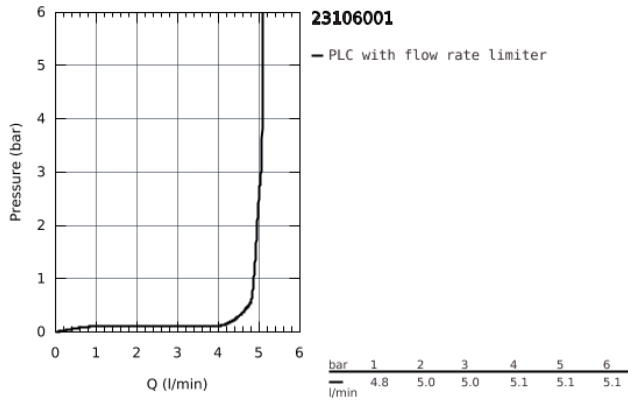

23 106 001 LINEARE BASIN MIXER 1/2"  
S-SIZE

**PRODUCT DESCRIPTION**

- Colour: Chrome
- monobloc installation
- metal lever
- 28 mm ceramic cartridge with GROHE SilkMove
- with temperature limiter
- GROHE Long-Life finish
- GROHE Water Saving SpeedClean mousseur 5.7 l/min
- GROHE FastFixation Plus installation system
- smooth body with push-open pop-up waste set 1 1/4"
- flexible connection hoses

23 106 001 LINEARE BASIN MIXER 1/2"  
S-SIZE

23 106 001 **LINEARE BASIN MIXER 1/2"**  
**S-SIZE**

**SPARE PARTS**, July 2016 – now

- 1: Lever (Spare part-nr. 46980000)
  - 2: Shield for cross handle (Spare part-nr. 46581000)
  - 3: retaining ring (Spare part-nr. 07419000)
  - 4: Cartridge (Spare part-nr. 46580000)
  - 5: Flow restrictor (Spare part-nr. 48159000)
  - 6: Shank mounting kit (Spare part-nr. 46645000)
  - 7: Waste set with push-open plug (Spare part-nr. 65807000)
  - 8: Mounting wrench (Spare part-nr. 19017000)\*
- \* Optional accessories