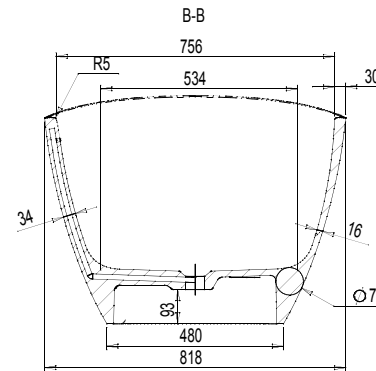

Agape Bath

ASHTON & BENTLEY

Notes

Taps, accessories and assembly parts are not included and must be purchased separately.

Important

All dimensions listed are nominal. Being cast products they are subject to a size variance of +/- 3% tolerances.

REV	DATE	DESCRIPTION	DRAWN	CHECKED
0	01/08/22	Drawing created	MF	MF

DRAWING TITLE

Agape Bath

SCALE	PAPER SIZE	DATE	DRAWN	CHECKED
1:20	A4	01/08/22	MF	MF

DRAWING NO.	REVISION
AGA	-

VARIANTS	
White Glass =	AGA-WG
White Matt =	AGA-WM