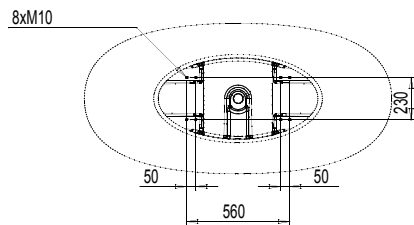

Agape Bath

ASHTON & BENTLEY

Notes

Taps, accessories and assembly parts are not included and must be purchased separately.

Important

All dimensions listed are nominal. Being cast products they are subject to a size variance of +/- 3% tolerances.

REV	DATE	DESCRIPTION	DRAWN	CHECKED
0	01/08/22	Drawing created	MF	MF

DRAWING TITLE

Agape Bath

SCALE	PAPER SIZE	DATE	DRAWN	CHECKED
1:20	A4	01/08/22	MF	MF

DRAWING NO.	REVISION
AGA	-

VARIANTS	
White Glass =	AGA-WG
White Matt =	AGA-WM