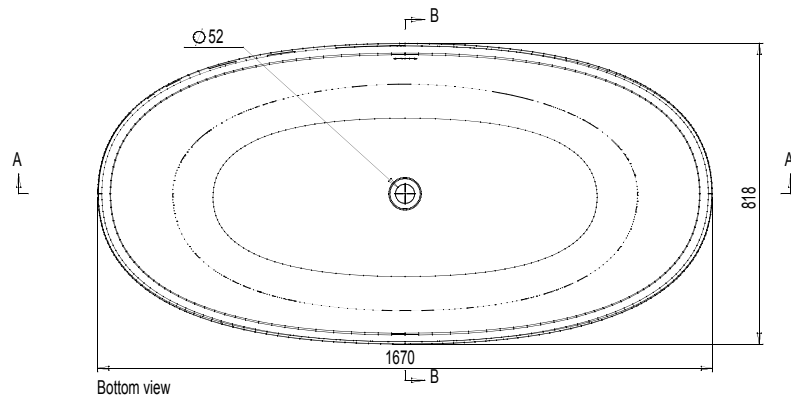

Agape Bath

ASHTON & BENTLEY

Notes

Taps, accessories and assembly parts are not included and must be purchased separately.

Important

All dimensions listed are nominal. Being cast products they are subject to a size variance of +/- 3% tolerances.

REV	DATE	DESCRIPTION	DRAWN	CHECKED
0	01/08/22	Drawing created	MF	MF

DRAWING TITLE

Agape Bath

SCALE	PAPER SIZE	DATE	DRAWN	CHECKED
1:20	A4	01/08/22	MF	MF

DRAWING NO.	REVISION
AGA	-

VARIANTS	
White Glass =	AGA-WG
White Matt =	AGA-WM