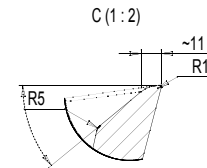

Agape Bath

ASHTON & BENTLEY

Notes

Taps, accessories and assembly parts are not included and must be purchased separately.

Important

All dimensions listed are nominal. Being cast products they are subject to a size variance of +/- 3% tolerances.

REV	DATE	DESCRIPTION	DRAWN	CHECKED
0	01/08/22	Drawing created	MF	MF

DRAWING TITLE

Agape Bath

SCALE	PAPER SIZE	DATE	DRAWN	CHECKED
1:20	A4	01/08/22	MF	MF

DRAWING NO.	REVISION
AGA	-

VARIANTS	
White Glass =	AGA-WG
White Matt =	AGA-WM