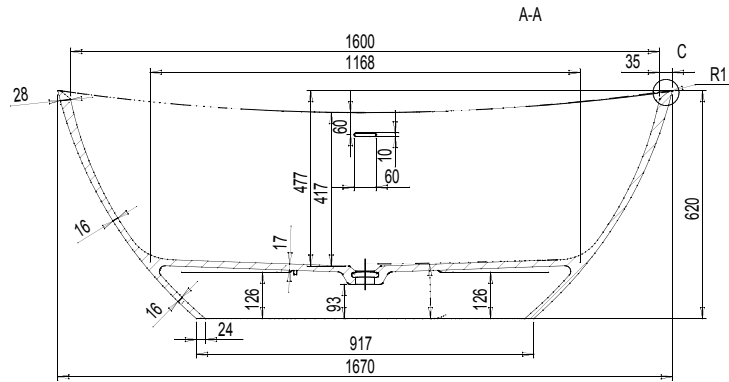

Agape Bath

ASHTON & BENTLEY

Notes

Taps, accessories and assembly parts are not included and must be purchased separately.

Important

All dimensions listed are nominal. Being cast products they are subject to a size variance of +/- 3% tolerances.

REV	DATE	DESCRIPTION	DRAWN	CHECKED
0	01/08/22	Drawing created	MF	MF

DRAWING TITLE

Agape Bath

SCALE	PAPER SIZE	DATE	DRAWN	CHECKED
1:20	A4	01/08/22	MF	MF

DRAWING NO.	REVISION
AGA	-

VARIANTS	
White Glass =	AGA-WG
White Matt =	AGA-WM